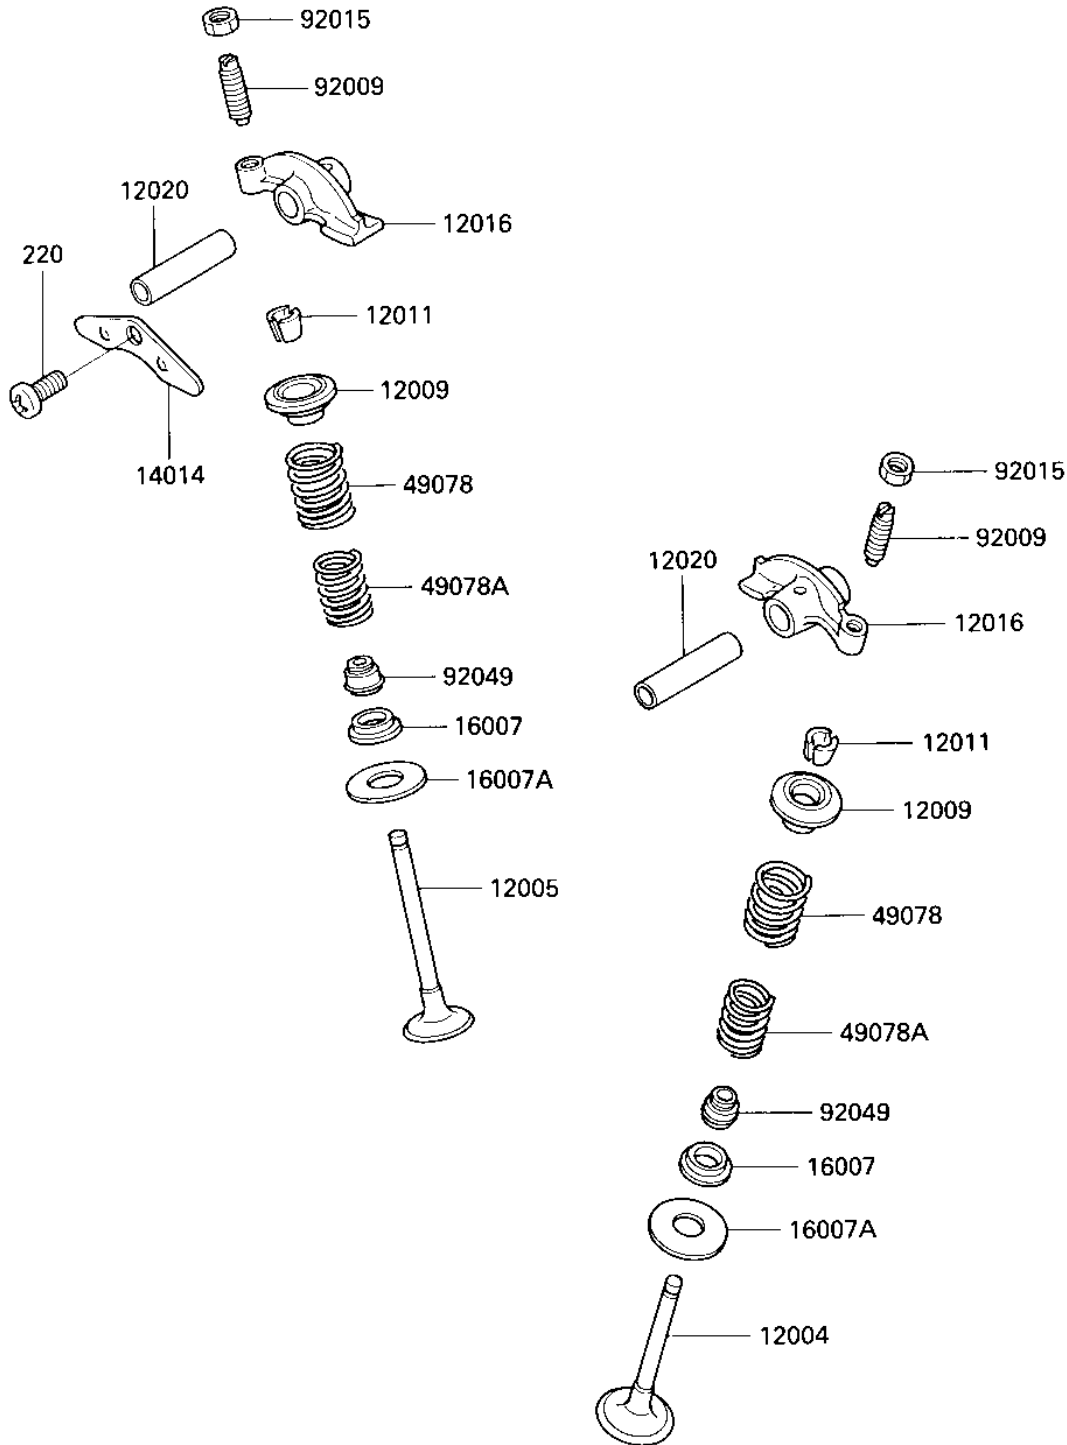

1987 Bayou 300 PARTS DIAGRAM

ROCKER ARMS/VALVES

E1210-0039

1987 Bayou 300 PARTS LIST

ROCKER ARMS/VALVES

ITEM NAME	PART NUMBER	QUANTITY
VALVE,INLET (Ref # 12004)	12004-1006	1
VALVE,EXHAUST (Ref # 12005)	12005-1005	1
RETAINER,VALVE SPRING (Ref # 12009)	12009-006	2
SPLIT KEEPER (Ref # 12011)	12011-004	4
ARM,ROCKER (Ref # 12016)	12016-012	2
SHAFT,ROCKER ARM (Ref # 12020)	12020-004	2
PLATE,POSITIONING (Ref # 14014)	14014-034	1
SEAT-SPRING,INNER (Ref # 16007)	16007-1045	2
SEAT-SPRING,OUTER (Ref # 16007A)	16007-1046	2
SPRING,OUTER VALVE (Ref # 49078)	12007-013	2
SPRING,INNER VALVE (Ref # 49078A)	12007-014	2
SCREW,SLOTTED,ROCKER (Ref # 92009)	92013-009	2
NUT,ROCKER ARM FITTING (Ref # 92015)	92016-061	2
OIL SEAL,RV37129.5 (Ref # 92049)	92049-016	2
SCREW PAN HEAD 6X10 (Ref # 220)	220B0610	1