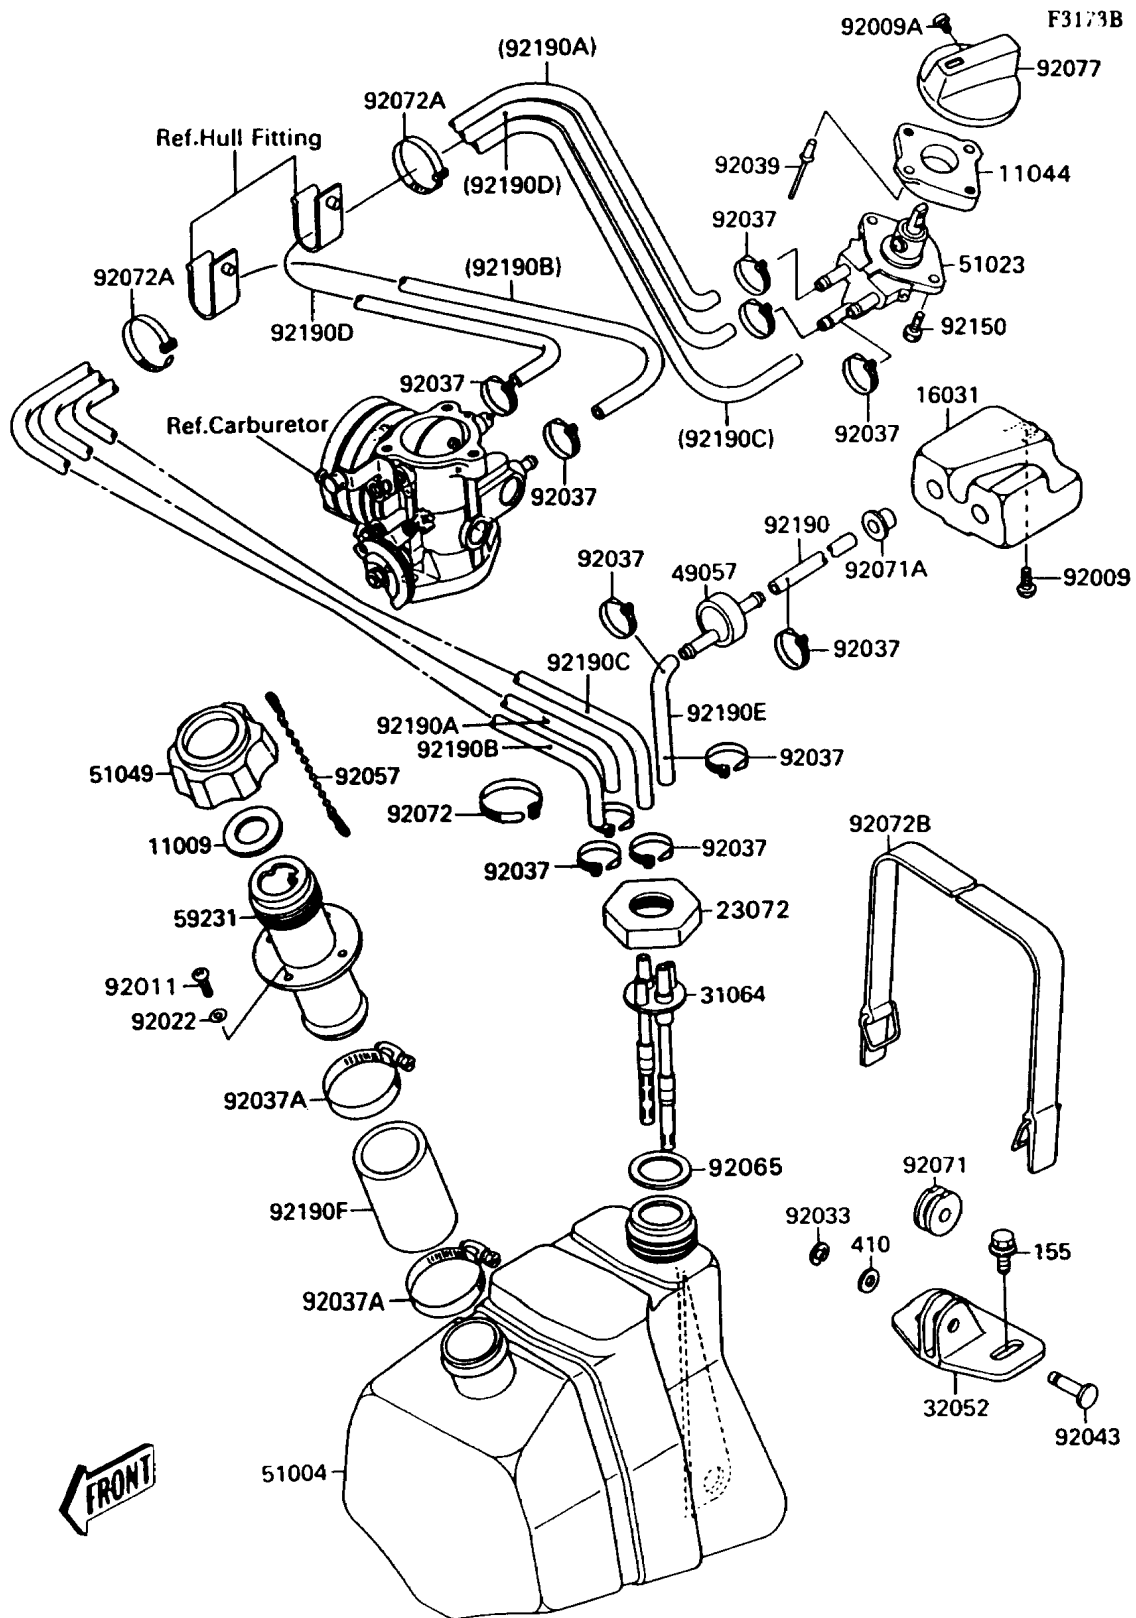

1991 300 SX PARTS DIAGRAM

Fuel Tank(JS300-A5)

1991 300 SX PARTS LIST

Fuel Tank(JS300-A5)

ITEM NAME	PART NUMBER	QUANTITY
GASKET,TANK CAP (Ref # 11009)	11009-3020	1
BRACKET,FUEL TAP (Ref # 11044)	11044-3708	1
FLOAT (Ref # 16031)	16031-3709	1
RETAINER (Ref # 23072)	23072-501	1
PIPE-COMP,FUEL (Ref # 31064)	31064-3718	1
BRACKET-TANK (Ref # 32052)	32052-3704	1
VALVE-RELIEF (Ref # 49057)	49057-3001	1
TANK-FUEL (Ref # 51004)	51004-3703	1
TAP-ASSY,FUEL (Ref # 51023)	51023-3715	1
CAP-TANK,FUEL (Ref # 51049)	51049-3705	1
FILLER (Ref # 59231)	59231-3701	1
SCREW,5X10 (Ref # 92009)	92009-3718	1
SCREW,4X8 (Ref # 92009A)	92009-3729	1
SCREW (Ref # 92011)	92011-562	1
WASHER (Ref # 92022)	92022-563	1
RING-SNAP,7MM (Ref # 92033)	92033-3704	1
CLAMP (Ref # 92037)	92037-1173	1
CLAMP (Ref # 92037A)	92037-3009	1
RIVET (Ref # 92039)	92039-3714	1
PIN (Ref # 92043)	92043-3705	1
CHAIN,COVER,L=100 (Ref # 92057)	92057-3704	1
GASKET (Ref # 92065)	92065-504	1
GROMMET (Ref # 92071)	92071-3730	1
GROMMET (Ref # 92071A)	92071-3739	1
BAND,L=123 (Ref # 92072)	92072-030	1
BAND,L=149 (Ref # 92072A)	92072-031	1
BAND,L=456 (Ref # 92072B)	92072-3708	1
KNOB,FUEL TAP (Ref # 92077)	92077-3704	1
BOLT,5X16 (Ref # 92150)	92150-3778	1

1991 300 SX PARTS LIST

Fuel Tank(JS300-A5)

ITEM NAME	PART NUMBER	QUANTITY
TUBE,5.8X10.8X650 (Ref # 92190)	92190-3755	1
TUBE,"ON",5.8X10.8X1000 (Ref # 92190A)	92190-3756	1
TUBE,"RETURN",7X12X780 (Ref # 92190B)	92190-3757	1
TUBE,"RES",5.8X10.8X1000 (Ref # 92190C)	92190-3758	1
TUBE,5.8X10.8X560 (Ref # 92190D)	92190-3759	1
TUBE,5.8X10.8X55 (Ref # 92190E)	92190-3765	1
TUBE,45X53X80 (Ref # 92190F)	92190-3776	1
BOLT-WSP-SMALL,8X20 (Ref # 155)	155R0820	1
WASHER-PLAIN-SMALL,8MM (Ref # 410)	410S0800	1