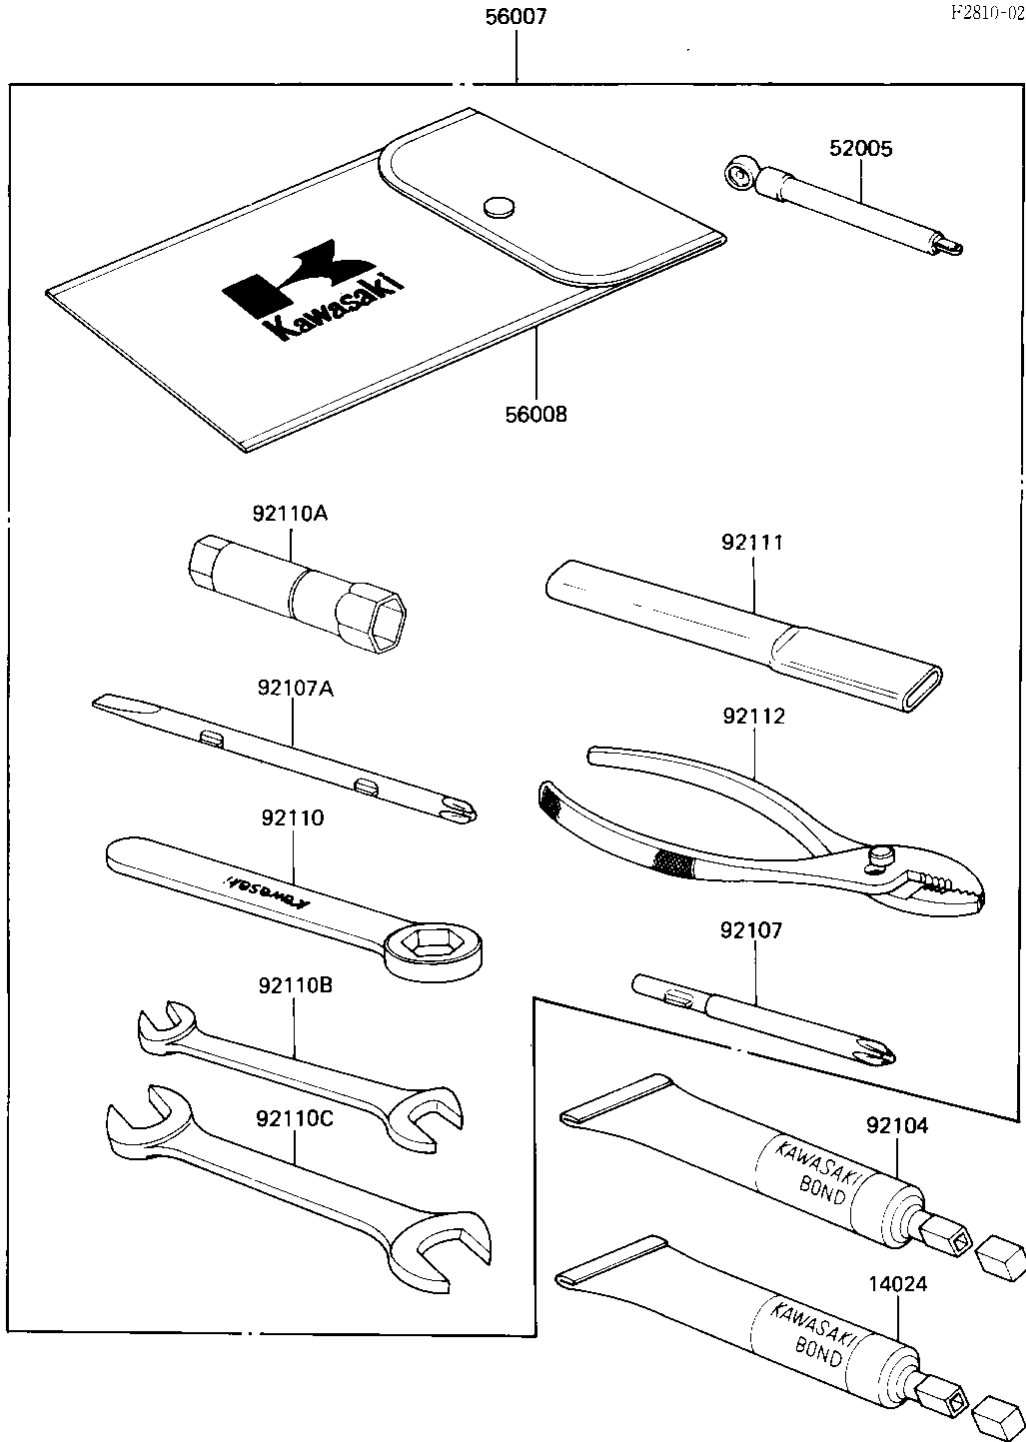

1987 Ninja® 600RX PARTS DIAGRAM

OWNER TOOLS

F2810-0210

Re
No

1987 Ninja® 600RX PARTS LIST

OWNER TOOLS

ITEM NAME	PART NUMBER	QUANTITY
BOND,#10 (Ref # 14024)	56019-120	1
GAUGE,AIR,3.5KG/CM2 (Ref # 52005)	52005-1031	1
TOOLKIT (Ref # 56007)	56007-1301	1
BAG,TOOLKIT (Ref # 56008)	56008-1019	1
GASKET-LIQUID,BLACK (Ref # 92104)	92104-1003	1
SCREW DRIVER #3 PHILIP (Ref # 92107)	92107-005	1
92107-1052 (Canada) (Ref # 92107A)	92107-1051	1
TOOL-WRENCH,BOX END,2 (Ref # 92110)	92110-1150	1
TOOL-WRENCH (Ref # 92110A)	92110-1111	1
TOOL-WRENCH,OPEN END, (Ref # 92110B)	92110-1152	1
TOOL-WRENCH,OPEN END, (Ref # 92110C)	92110-1153	1
TOOL-BAR,BOX END WRENCH (Ref # 92111)	92111-004	1
PLIERS,160MM (Ref # 92112)	92112-003	1