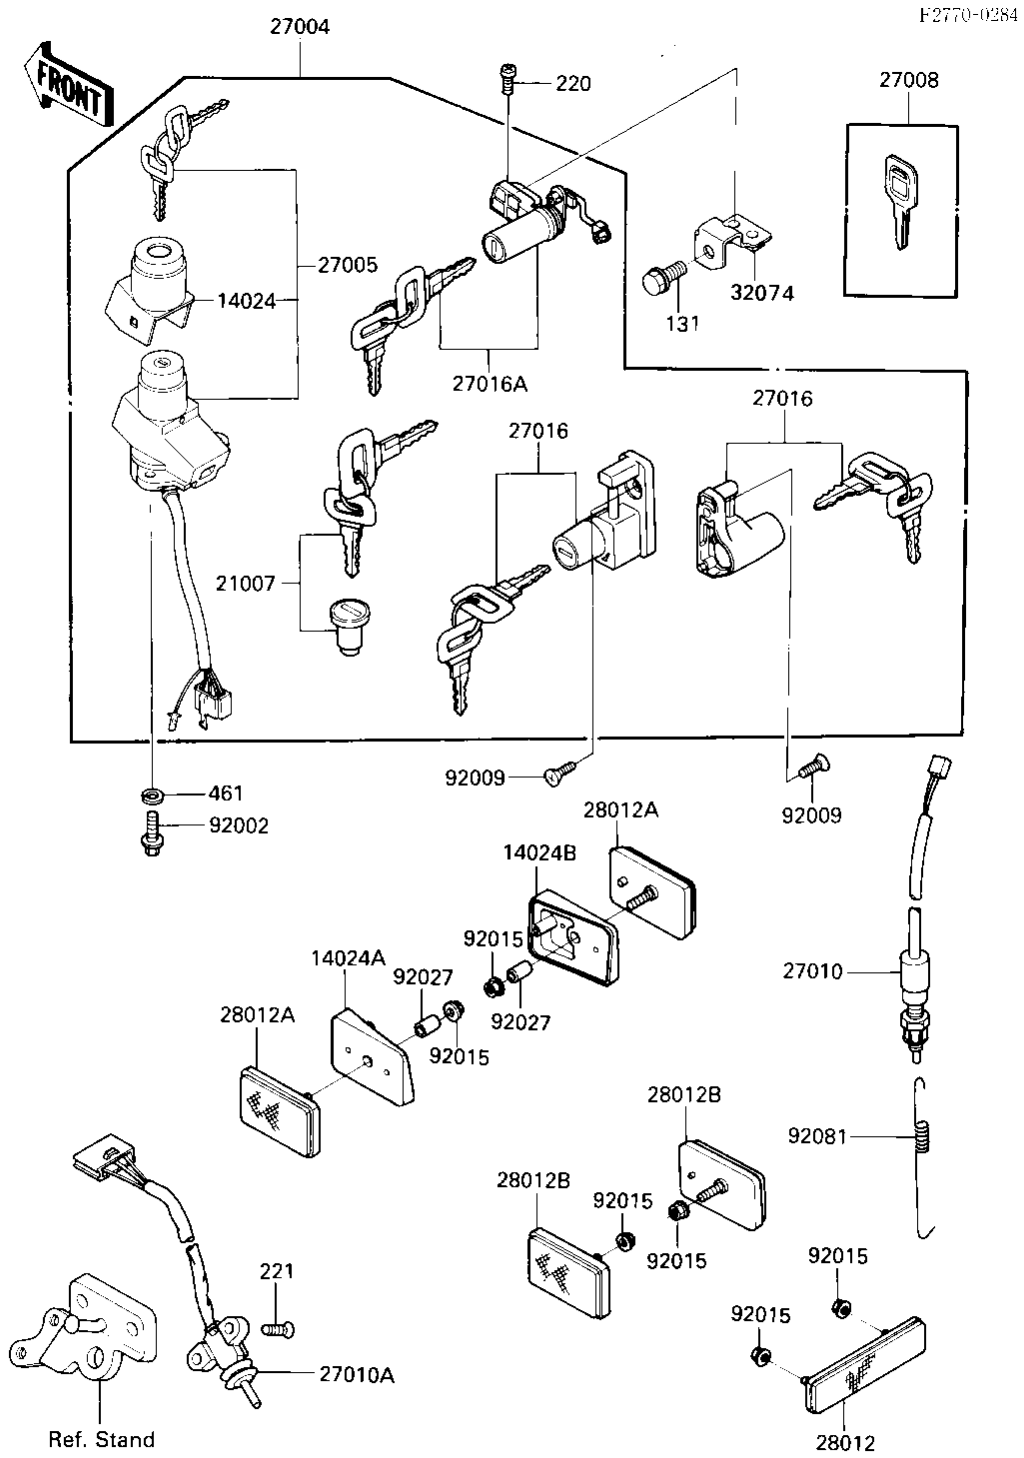

1987 Ninja® 600RX PARTS DIAGRAM

IGNITION SWITCH/LOCKS/REFLECTORS

1987 Ninja® 600RX PARTS LIST

IGNITION SWITCH/LOCKS/REFLECTORS

ITEM NAME	PART NUMBER	QUANTITY
COVER,IGNITION SWITCH (Ref # 14024)	14024-1332	2
COVER,REFLECTOR,FR (Ref # 14024A)	14025-1886	1
COVER,REFLECTOR,FR (Ref # 14024B)	14025-1887	1
ROTOR,LOCK,TANK CAP (Ref # 21007)	21007-5012	1
SWITCH-ASSY (Ref # 27004)	27004-5262	1
SWITCH-ASSY-IGNITION (Ref # 27005)	27005-5047	1
KEY-LOCK,BLANK (Ref # 27008)	27008-1103	1
SWITCH,BRAKE LAMP (Ref # 27010)	27010-1093	1
SWITCH,SIDE STAND (Ref # 27010A)	27010-1190	1
LOCK-ASSY,HELMET (Ref # 27016)	27016-5091	2
LOCK-ASSY,SEAT (Ref # 27016A)	27016-5093	1
REFLECTOR,REAR REFLEX (Ref # 28012)	28012-1005	1
REFLECTOR-REFLEX,FR (Ref # 28012A)	28012-1052	2
REFLECTOR-REFLEX,RR (Ref # 28012B)	28012-1054	2
BRACKET-LOCK,SEAT (Ref # 32074)	32074-1121	1
BOLT (Ref # 92002)	92002-1333	2
SCREW,5X16 (Ref # 92009)	92009-1305	2
NUT,FLANGED,5MM (Ref # 92015)	92015-1259	6
COLLAR,5X8X14.5 (Ref # 92027)	92027-1789	2
SPRING,BRAKE LAMP SWI (Ref # 92081)	92081-1704	1
BELT,FLANGED,6X12 (Ref # 131)	131B0612	1
SCREW PAN HEAD 5X12 (Ref # 220)	220B0512	2
SCREW-CSK-CROS (Ref # 221)	221C0520	2
WASHER SPRING 6MM (Ref # 461)	461F0600	2