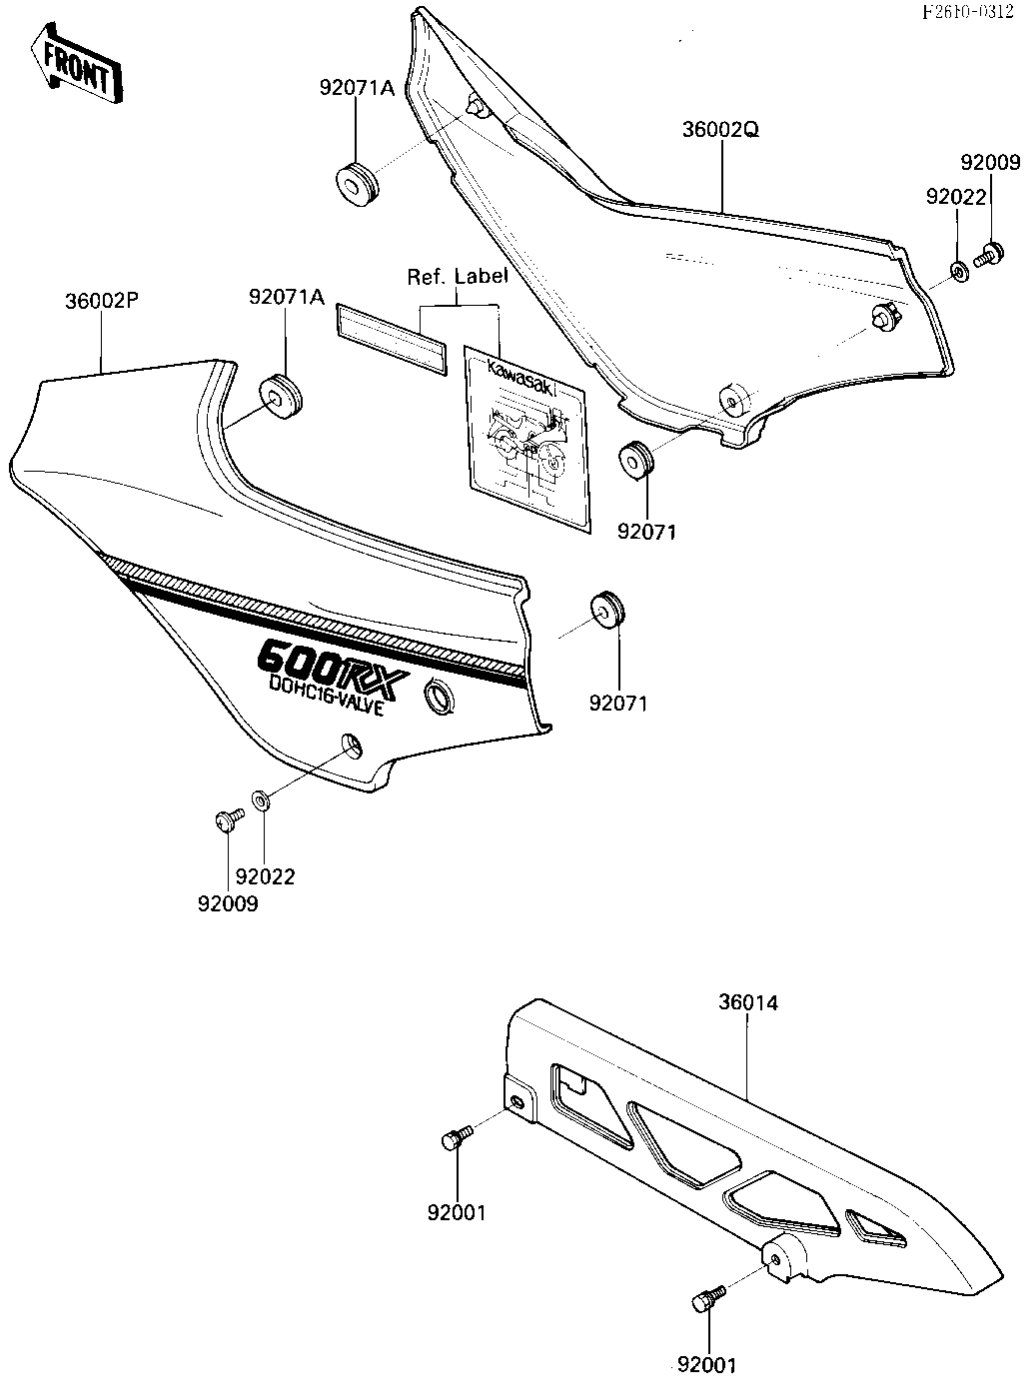

1987 Ninja® 600RX PARTS DIAGRAM

SIDE COVERS/CHAIN COVER

1987 Ninja® 600RX PARTS LIST

SIDE COVERS/CHAIN COVER

ITEM NAME	PART NUMBER	QUANTITY
COVER-SIDE,LH,EBONY/P (Ref # 36002P)	36002-5300-T4	1
COVER-SIDE,RH,EBONY/P (Ref # 36002Q)	36002-5301-T4	1
CASE-CHAIN (Ref # 36014)	36014-1121	1
BOLT,6X12,BLACK (Ref # 92001)	92001-1956	2
SCREW,6X14 (Ref # 92009)	92009-1288	2
WASHER,6.5X16X1.0 (Ref # 92022)	92022-1654	2
GROMMET (Ref # 92071)	92071-056	2
GROMMET,SIDE COVER (Ref # 92071A)	92071-1043	2