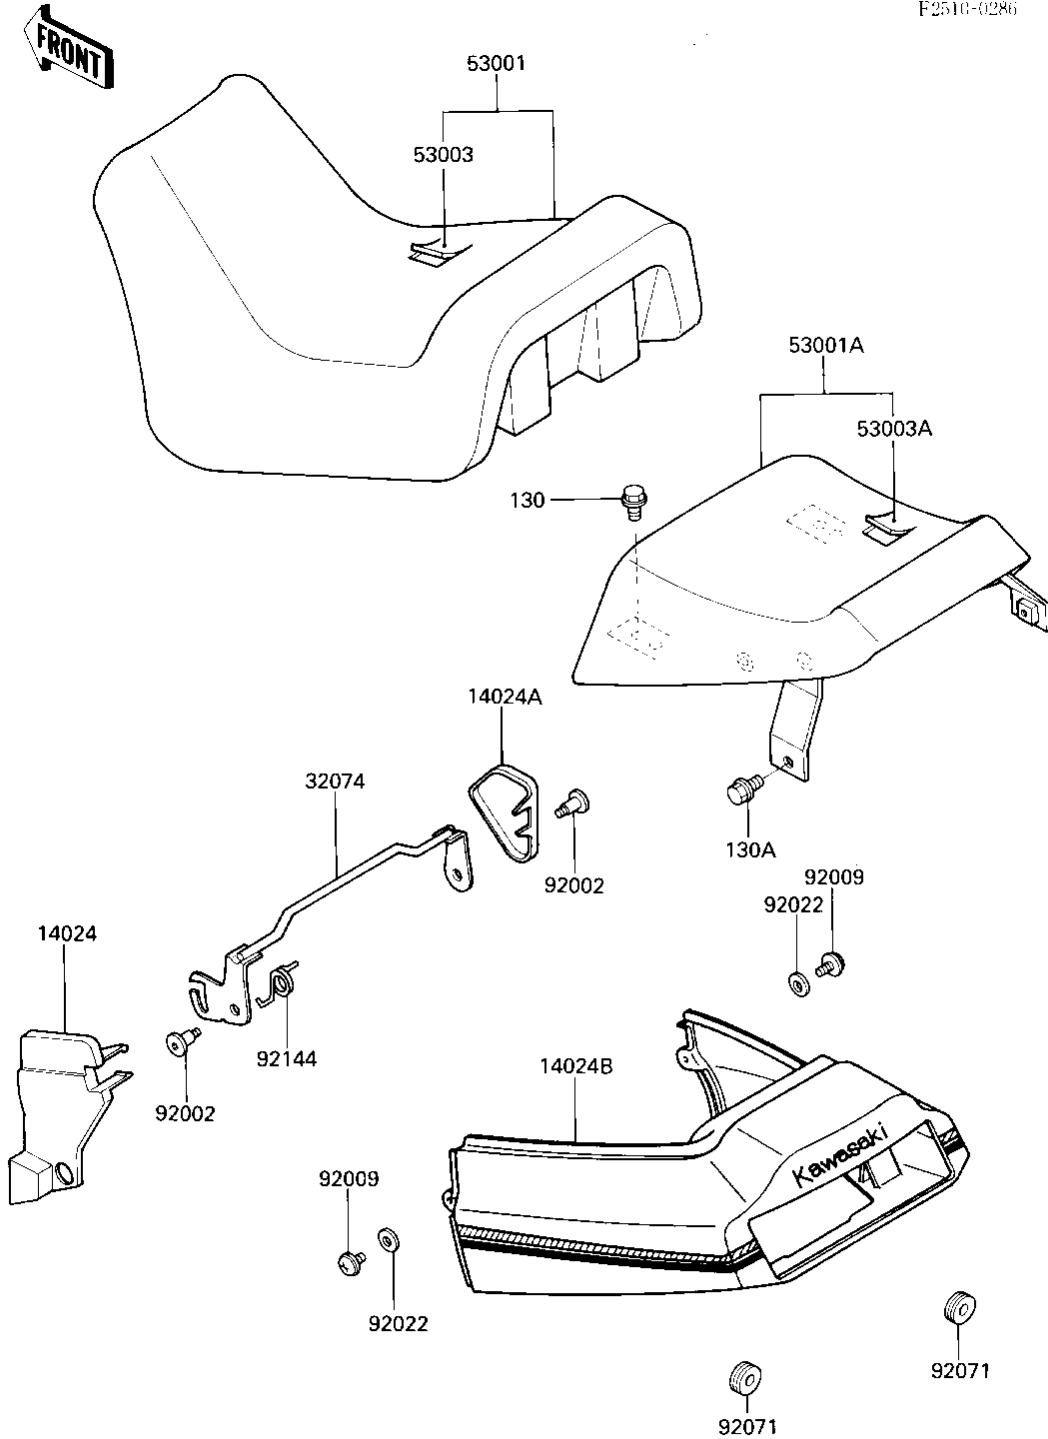

1987 Ninja® 600RX PARTS DIAGRAM

SEAT/SEAT COVER

F2510-0286

Re
No

1987 Ninja® 600RX PARTS LIST

SEAT/SEAT COVER

ITEM NAME	PART NUMBER	QUANTITY
COVER,SEAT LOCK,LH (Ref # 14024)	14024-1051	1
COVER,SEAT LOCK,RH (Ref # 14024A)	14024-1052	1
COVER,SEAT,EBONY/P.C. (Ref # 14024B)	14025-5261-T4	1
BRACKET-LOCK,SEAT (Ref # 32074)	32074-1113	1
SEAT-ASSY,FR,BLACK (Ref # 53001)	53001-1415-N3	1
SEAT-ASSY,RR,BLACK (Ref # 53001A)	53001-1416-N3	1
LEATHER,FRONT SEAT,BL (Ref # 53003)	53003-1130-N3	1
LEATHER,REAR SEAT,BLA (Ref # 53003A)	53003-1131-N3	1
BOLT (Ref # 92002)	92002-1616	2
SCREW,6X20,BLACK (Ref # 92009)	92009-1251	2
WASHER,6.5X16X1.0 (Ref # 92022)	92022-1654	2
GROMMET (Ref # 92071)	92071-056	2
SPRING (Ref # 92144)	92144-1086	1
BOLT (Ref # 130)	130B0612	2
BOLT,FLANGED,8X14 (Ref # 130A)	130G0814	2