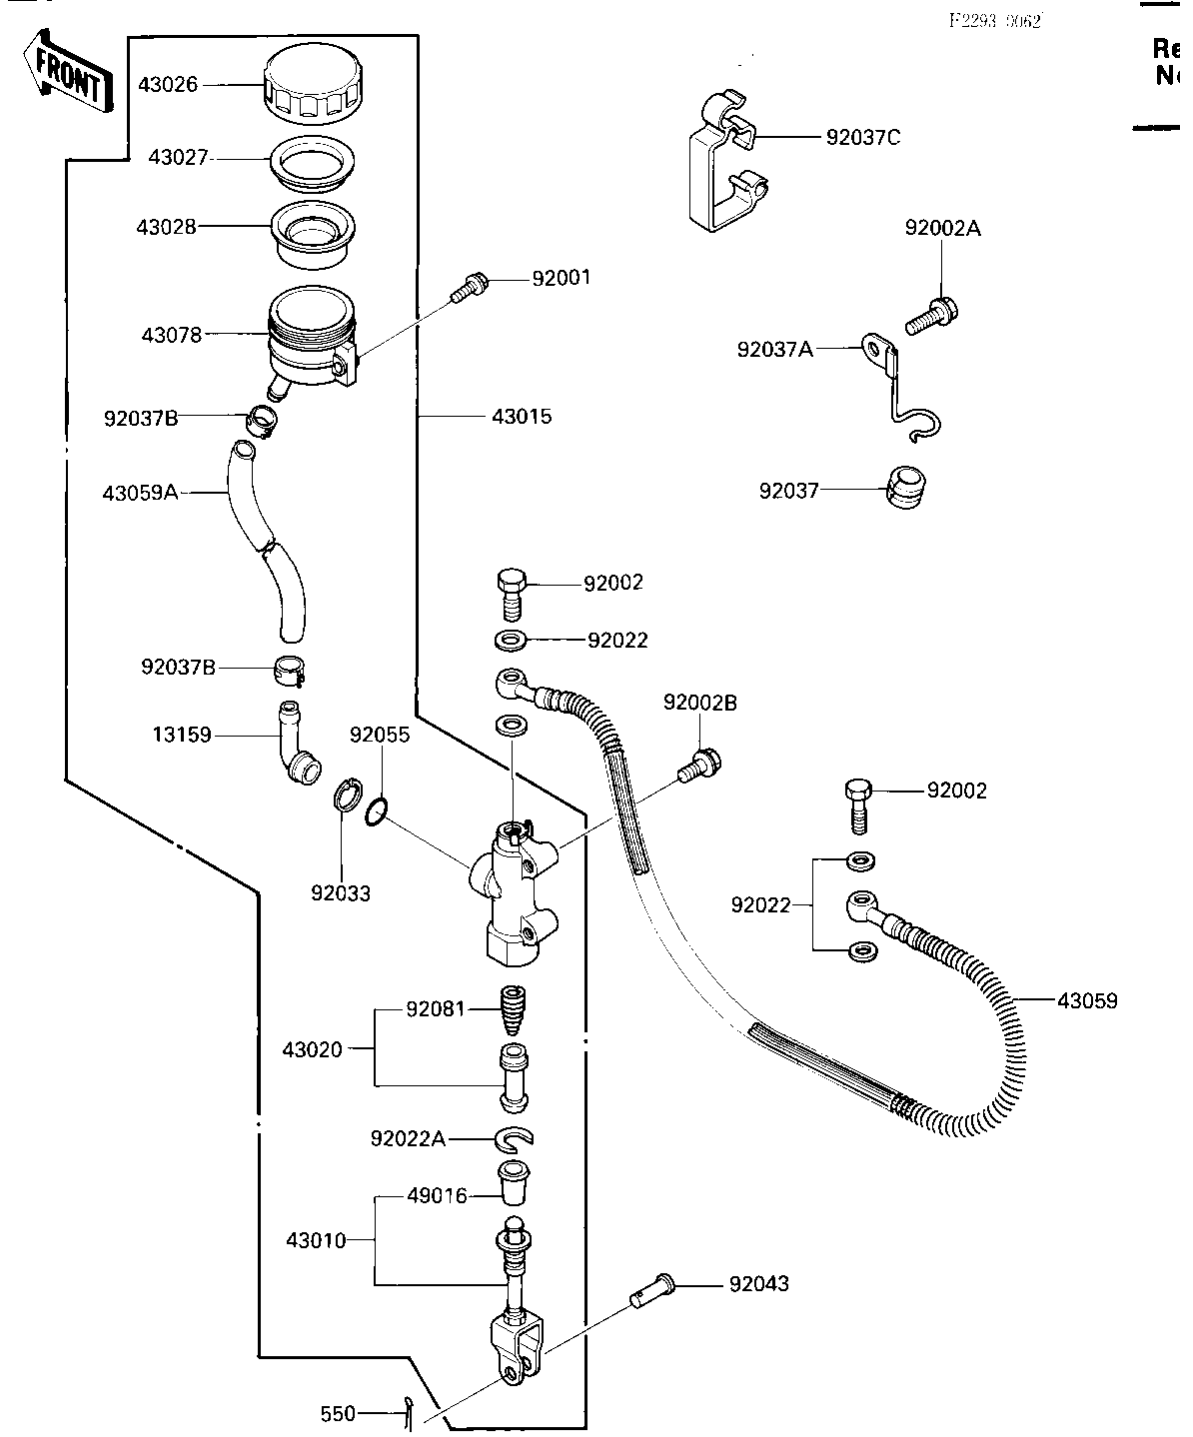

1987 Ninja® 600RX PARTS DIAGRAM

REAR MASTER CYLINDER

1987 Ninja® 600RX PARTS LIST

REAR MASTER CYLINDER

ITEM NAME	PART NUMBER	QUANTITY
CONNECTOR,RR MASTER C (Ref # 13159)	13159-1052	1
ROD-ASSY-BRAKE (Ref # 43010)	43010-1054	1
CYLINDER-ASSY-MASTER,RR (Ref # 43015)	43015-1304	1
PISTON-COMP-BRAKE (Ref # 43020)	43020-1057	1
CAP-BRAKE (Ref # 43026)	43026-1054	1
PLATE-DIAPHRAGM (Ref # 43027)	43027-1051	1
DIAPHRAGM (Ref # 43028)	43028-1057	1
HOSE-BRAKE,RR (Ref # 43059)	43059-1618	1
HOSE-BRAKE,RR MASTER (Ref # 43059A)	43059-1313	1
RESERVOIR,RR MASTER C (Ref # 43078)	43078-1082	1
COVER-SEAL (Ref # 49016)	49016-1103	1
BOLT,6X16 (Ref # 92001)	92001-1860	1
BOLT (Ref # 92002)	92002-1900	2
BOLT (Ref # 92002A)	92002-1311	1
BOLT,FLANGED,8X22 (Ref # 92002B)	92002-1485	2
WASHER (Ref # 92022)	43067-001	4
WASHER (Ref # 92022A)	92022-1601	1
RING-SNAP,20.5MM (Ref # 92033)	92033-1186	1
GROMMET, HOSE CLAMP (Ref # 92037)	43064-007	1
CLAMP (Ref # 92037A)	92037-1540	1
CLAMP (Ref # 92037B)	92037-1547	2
CLAMP,BRAKE HOSE (Ref # 92037C)	92037-1674	1
PIN (Ref # 92043)	92043-1013	1
RING-O (Ref # 92055)	92055-1251	1
SPRING (Ref # 92081)	92081-1737	1
PIN COTTER 2.0X15 (Ref # 550)	550D2015	1