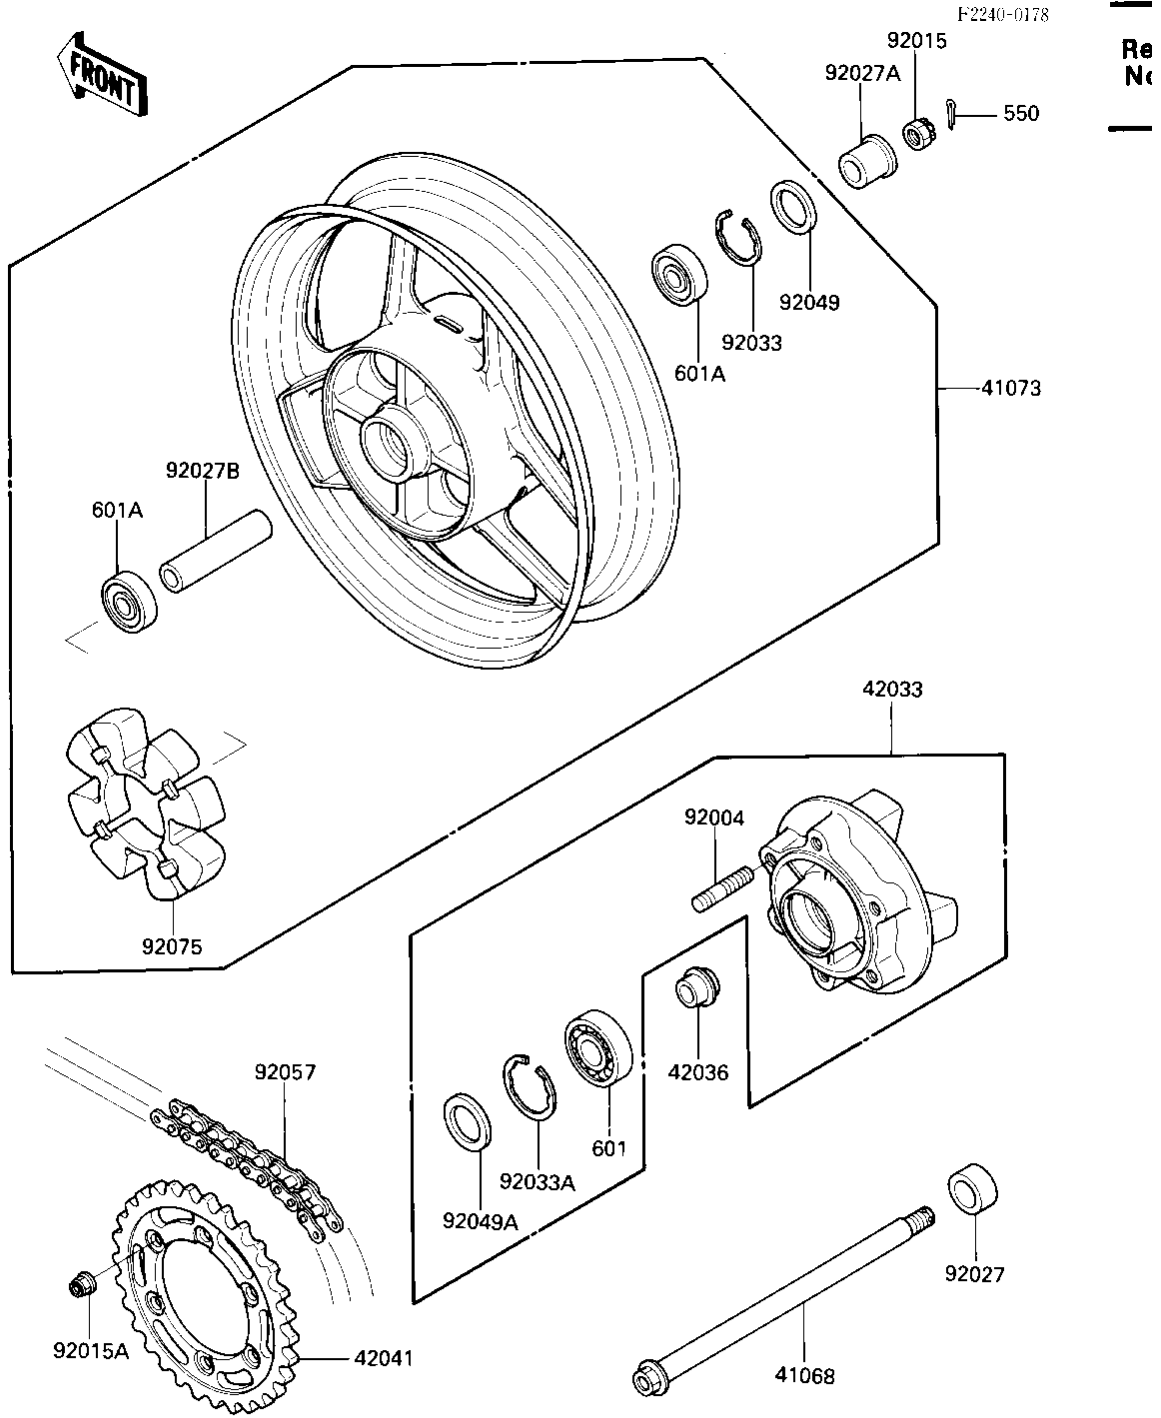

# 1987 Ninja® 600RX PARTS DIAGRAM

## REAR WHEEL/HUB/CHAIN

## REAR WHEEL/HUB/CHAIN

ITEM NAME	PART NUMBER	QUANTITY
AXLE,RR (Ref # 41068)	41068-1232	1
WHEEL-ASSY,RR,BLACK (Ref # 41073)	41073-1436-R2	1
COUPLING-ASSY,RR HUB (Ref # 42033)	42033-1114	1
SLEEVE,RR HUB,L=26 (Ref # 42036)	42036-1149	1
SPROCKET-HUB,39T (Ref # 42041)	42041-1287	1
STUD,10X24 (Ref # 92004)	92004-1146	6
NUT CASTLE 16M/M (Ref # 92015)	42045-014	1
NUT,FLANGED,10MM (Ref # 92015A)	92015-1502	6
COLLAR,RR AXLE,L=20 (Ref # 92027)	92027-1874	1
COLLAR,RR AXLE,L=28 (Ref # 92027A)	92027-1875	1
COLLAR,L=106 (Ref # 92027B)	92027-1876	1
CIRCLIP,47M/M (Ref # 92033)	92033-1042	1
RING,SNAP,56.2M/M (Ref # 92033A)	92033-1043	1
OIL SEAL,AG1556EO (Ref # 92049)	92049-1056	1
OIL SEAL WTC35527 (Ref # 92049A)	92052-006	1
DR CHAIN EK50KVDO 102 (Ref # 92057)	92057-1189	1
DAMPER,SHOCK,RR HUB (Ref # 92075)	92075-1687	1
PIN-COTTER,4.0X35 (Ref # 550)	550D4035	1
BEARING BALL #6205 (Ref # 601)	601B6205	1
BEARING-BALL,#6303ZZC3 (Ref # 601A)	601B6303ZZ	2