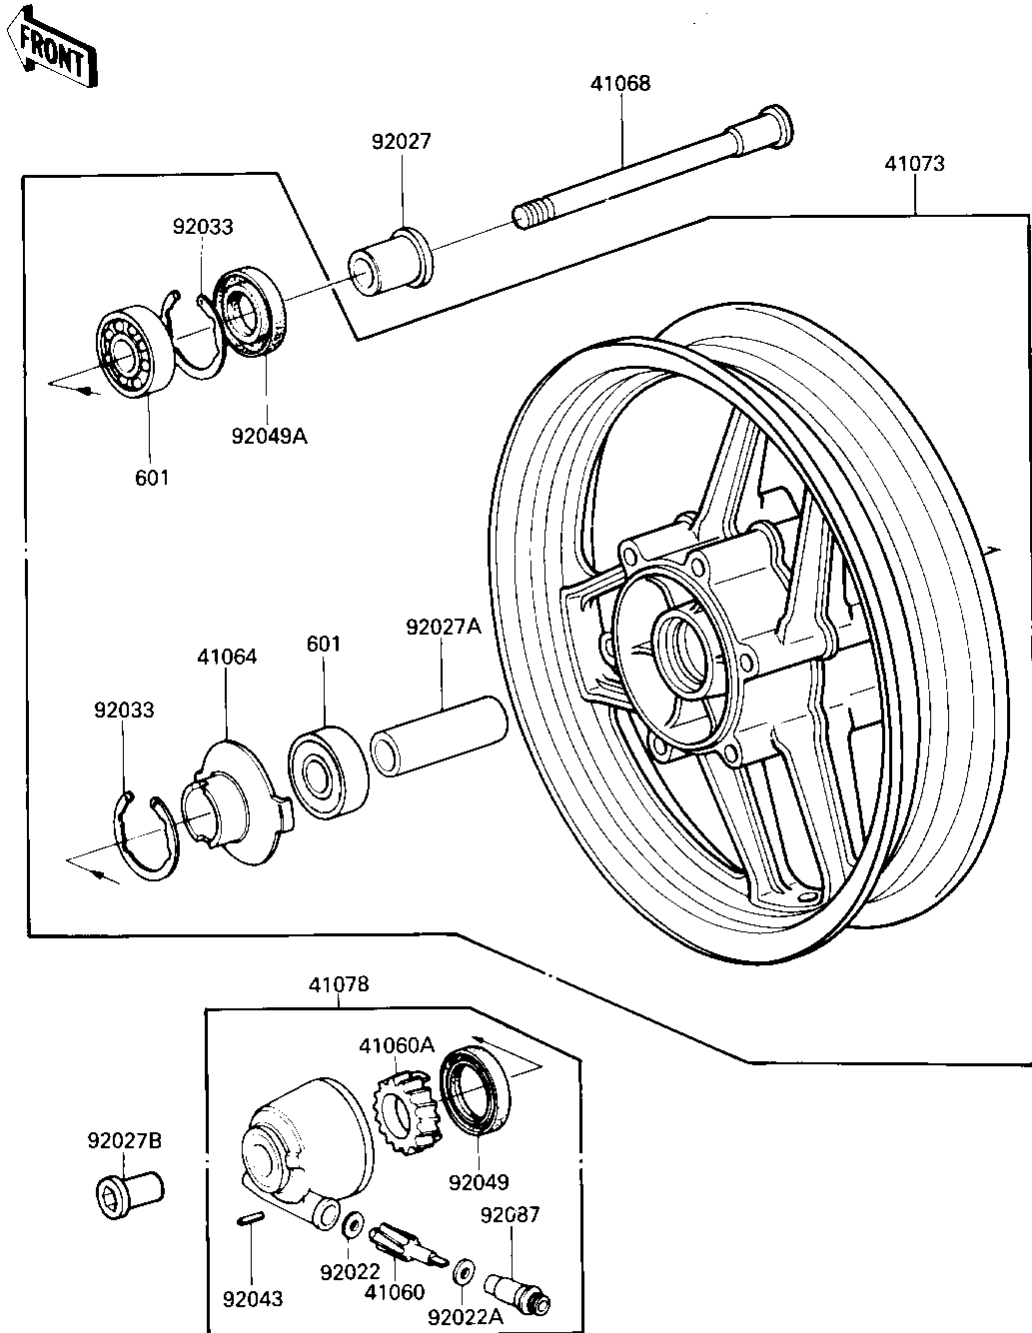

1987 Ninja® 600RX PARTS DIAGRAM

FRONT WHEEL/HUB

F2230-0131

Re
No

1987 Ninja® 600RX PARTS LIST

FRONT WHEEL/HUB

ITEM NAME	PART NUMBER	QUANTITY
GEAR-METER SCREW,9T (Ref # 41060)	41060-1106	1
GEAR-METER SCREW,23T (Ref # 41060A)	41060-1107	1
RECEIVER,SPEEDOMETER (Ref # 41064)	41064-1006	1
AXLE,FR (Ref # 41068)	41068-1164	1
WHEEL-ASSY,FR,BLACK (Ref # 41073)	41073-1341-R2	1
CASE-ASSY-METER GEAR (Ref # 41078)	41078-1062	1
WASHER THRST SPD PINI (Ref # 92022)	41063-001	1
WASHER THRST SPD PINI (Ref # 92022A)	41063-001	1
COLLAR,FR AXLE L=30MM (Ref # 92027)	92027-1225	1
COLLAR,L=70 (Ref # 92027A)	92027-1725	1
COLLAR,&NUT,FR AXLE,L (Ref # 92027B)	92027-1726	1
CIRCLIP,42MM (Ref # 92033)	92033-1041	2
PIN,SPRING (Ref # 92043)	41082-001	1
OIL SEAL,BJN30427-C3 (Ref # 92049)	92049-1057	1
OIL SEAL,AG1144AO (Ref # 92049A)	92049-1058	1
BUSHING,METER GEAR (Ref # 92087)	92087-1002	1
UNAVAILABLE IN PRICE BOOK (Ref # 601)	601B63020	2