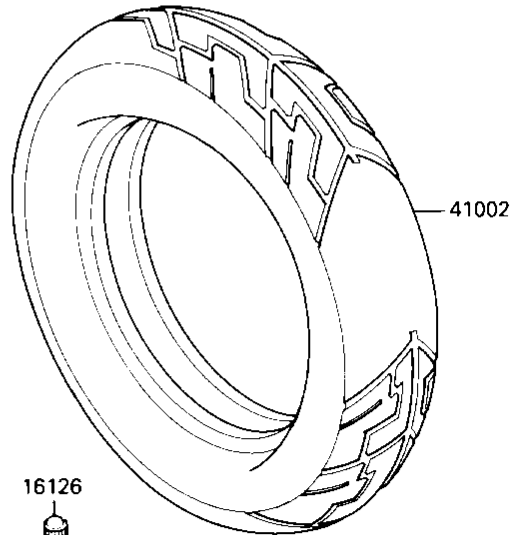

1987 Ninja® 600RX PARTS DIAGRAM

TIRES

F2210-0131

Re
No

1987 Ninja® 600RX PARTS LIST

TIRES

ITEM NAME	PART NUMBER	QUANTITY
VALVE (Ref # 1626)	16126-1136	2
TIRE,RR,130X90 V16,GT (Ref # 41002)	41002-1504	1
TIRE,FR,100/90V16,K82 (Ref # 41002A)	41002-1613	1
BALANCER-WHEEL,10G (Ref # 41075)	41075-1014	AR
BALANCER-WHEEL,20G (Ref # 41075A)	41075-1052	AR
BALANCER-WHEEL,30G (Ref # 41075B)	41075-1053	AR