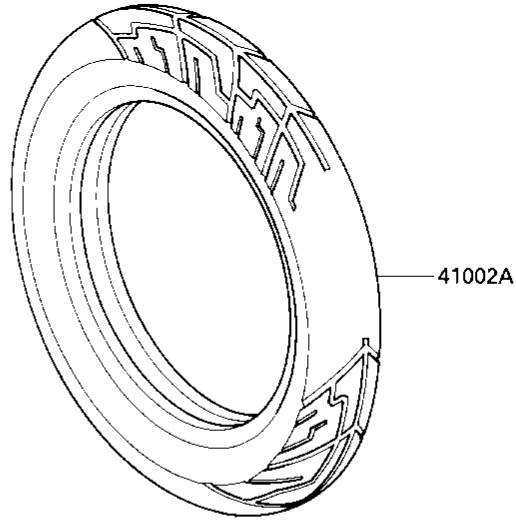

1987 Ninja® 600RX PARTS DIAGRAM

TIRES

F2210-0131

Re
No

1987 Ninja® 600RX PARTS LIST

TIRES

ITEM NAME	PART NUMBER	QUANTITY
VALVE (Ref # 1626)	16126-1136	2
TIRE,RR,130X90 V16,GT (Ref # 41002)	41002-1504	1
TIRE,FR,100/90V16,K82 (Ref # 41002A)	41002-1613	1
BALANCER-WHEEL,10G (Ref # 41075)	41075-1014	AR
BALANCER-WHEEL,20G (Ref # 41075A)	41075-1052	AR
BALANCER-WHEEL,30G (Ref # 41075B)	41075-1053	AR