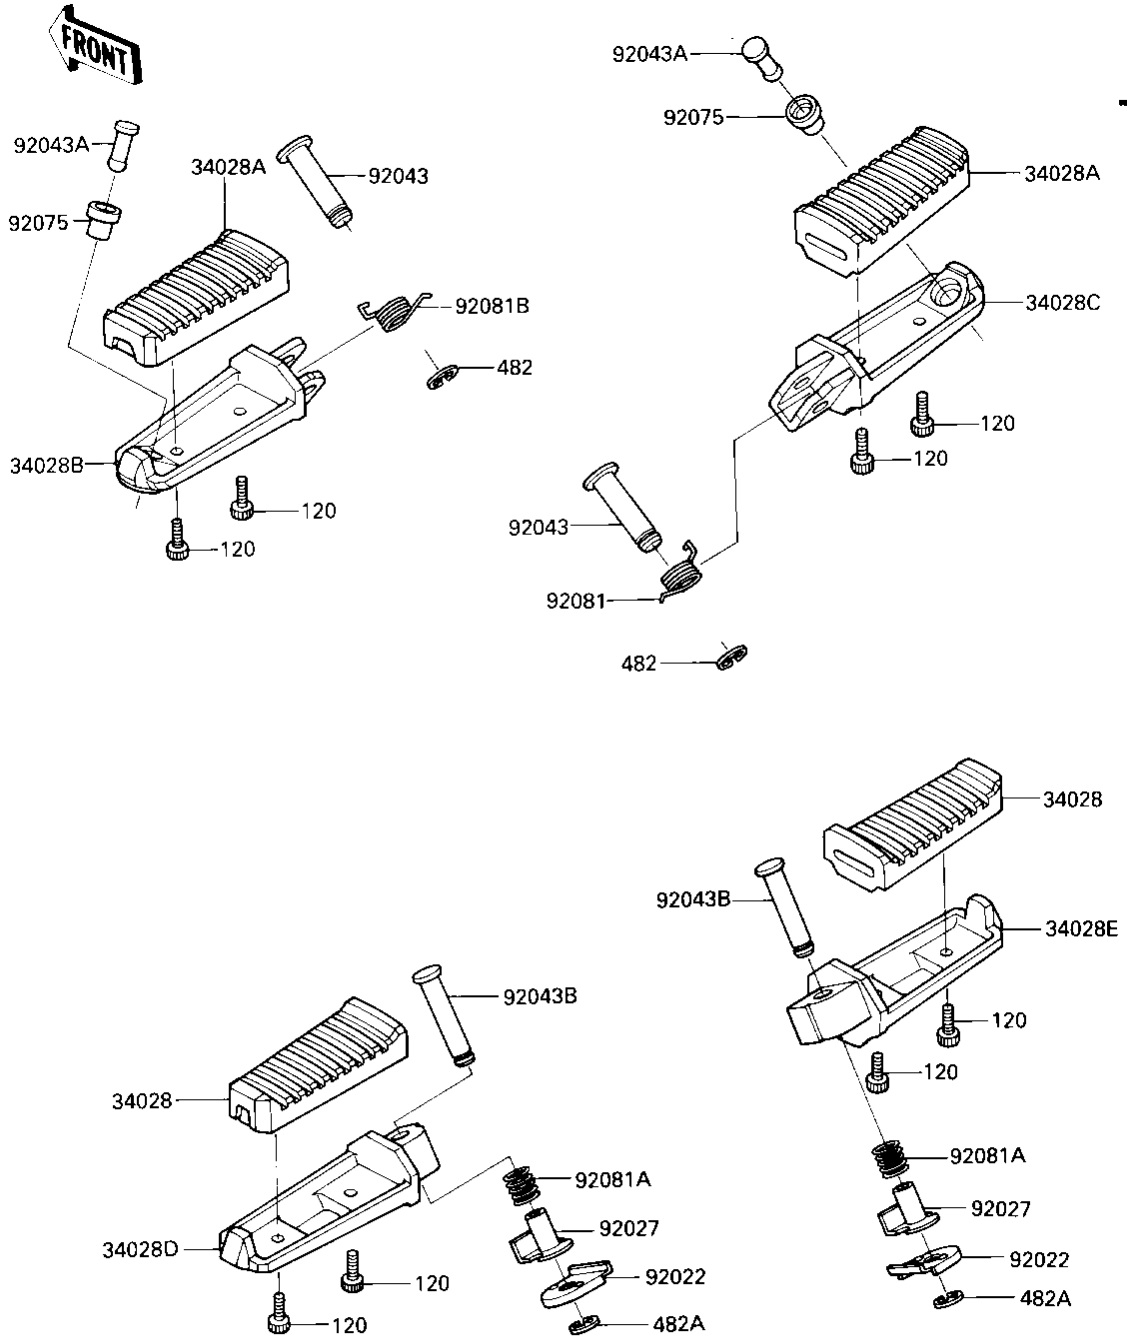

1987 Ninja® 600RX PARTS DIAGRAM

FOOTRESTS

F2160-0138

Re
No

1987 Ninja® 600RX PARTS LIST

FOOTRESTS

ITEM NAME	PART NUMBER	QUANTITY
STEP,RR,RUBBER (Ref # 34028)	34028-1060	2
STEP,FR,RUBBER (Ref # 34028A)	34028-1118	2
STEP,FR,LH (Ref # 34028B)	34028-1119	1
STEP,FR,RH (Ref # 34028C)	34028-1120	1
STEP,RR,LH (Ref # 34028D)	34028-1121	1
STEP,RR,RH (Ref # 34028E)	34028-1122	1
WASHER,STEP,RR (Ref # 92022)	92022-1507	2
COLLAR,STEP (Ref # 92027)	92027-1732	2
PIN,12X42.5 (Ref # 92043)	92043-1145	2
PIN,BANK SENSOR (Ref # 92043A)	92043-1219	2
PIN,6X38.5 (Ref # 92043B)	92043-1238	2
DAMPER,BANK SENSOR (Ref # 92075)	92075-1597	2
SPRING,STEP RETURN,RH (Ref # 92081)	92144-1568	1
SPRING,STEP,RR (Ref # 92081A)	92081-1612	2
SPRING,STEP RETURN,LH (Ref # 92081B)	92144-1567	1
BOLT-SOCKET (Ref # 120)	120Z0514	8
RING, SNAP (Ref # 482)	482L0100	2
CIRCLIP-TYPE-E,5MM (Ref # 482A)	482L5000	2