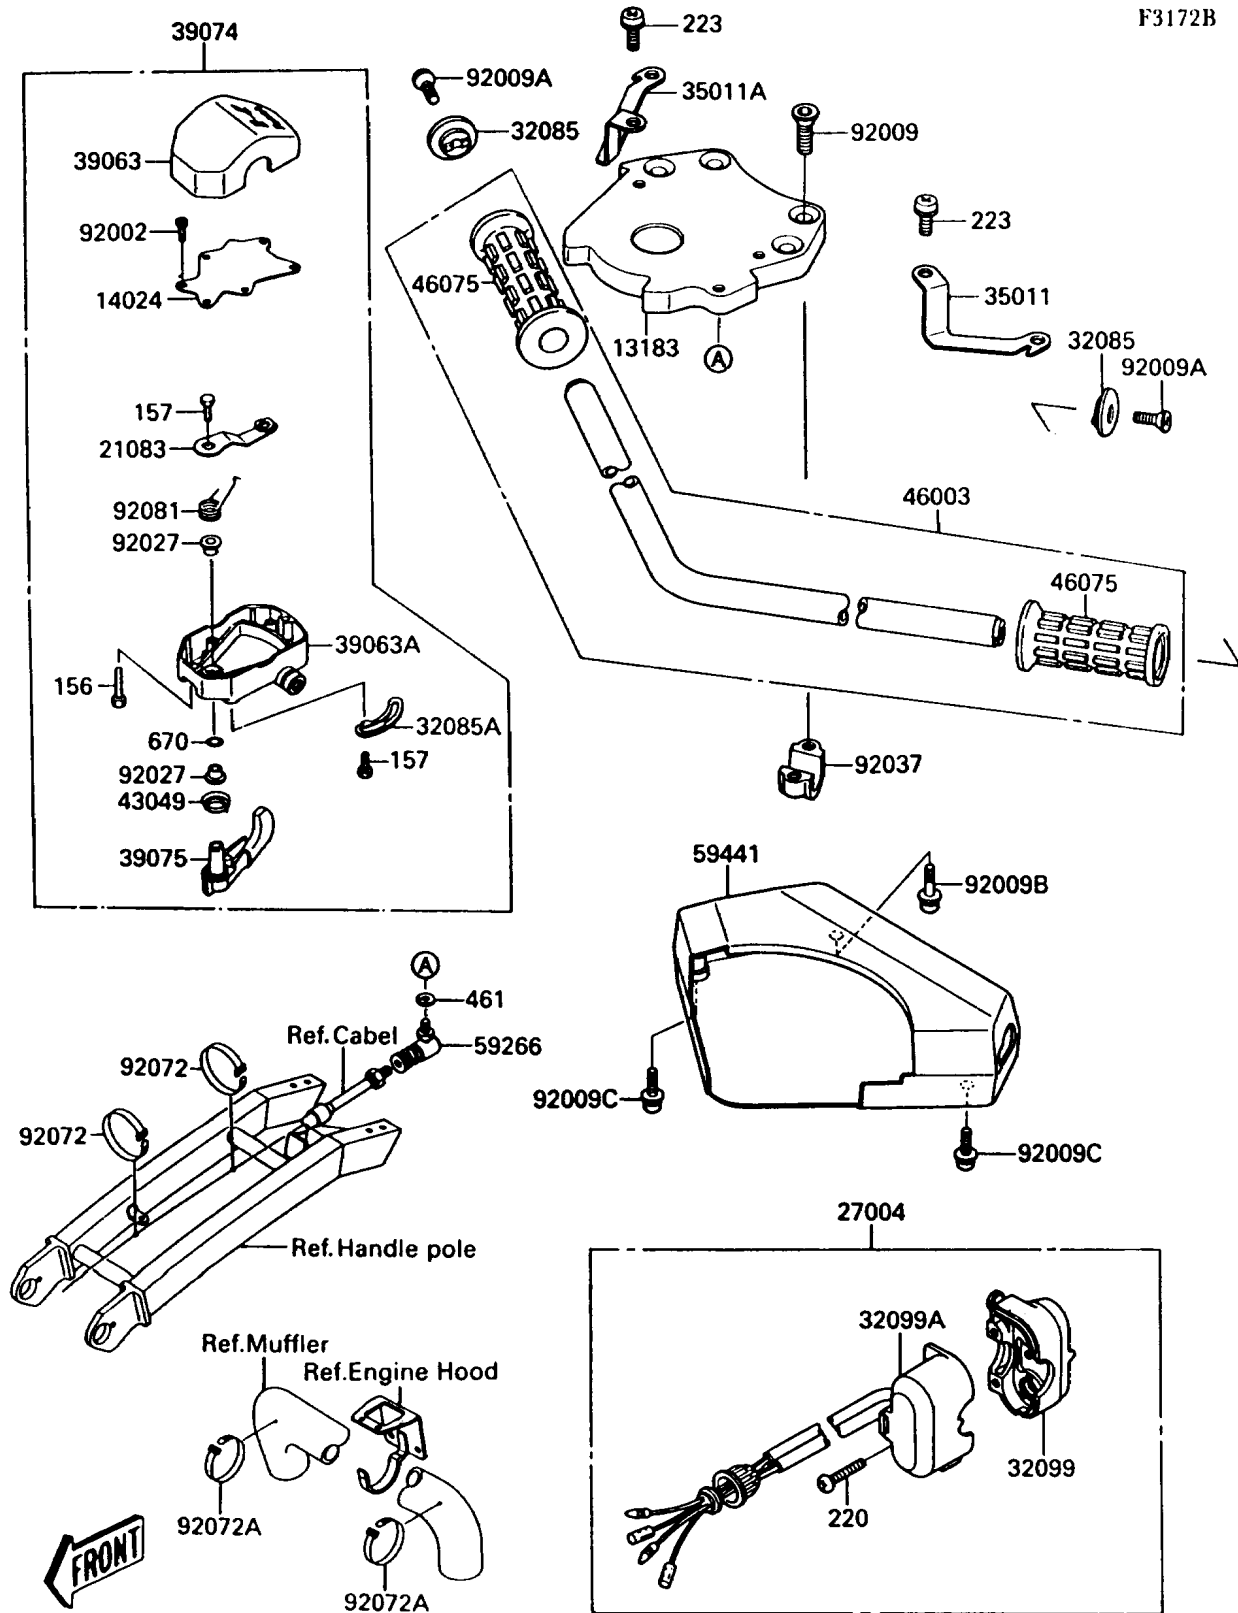

1991 300 SX PARTS DIAGRAM

Handlebar(JS300-A5)

F3172B

1991 300 SX PARTS LIST

Handlebar(JS300-A5)

ITEM NAME	PART NUMBER	QUANTITY
PLATE,HANDLEBAR (Ref # 13183)	13183-3772	1
COVER,THROTTLE LEVER (Ref # 14024)	14024-3701	1
ARM,THROTTLE LEVER (Ref # 21083)	21083-3701	1
SWITCH-ASSY,START&STOP (Ref # 27004)	27004-3702	1
STOPPER (Ref # 32085)	32085-3705	1
STOPPER (Ref # 32085A)	32085-3709	1
CASE,FR,SWITCH (Ref # 32099)	32099-3721	1
CASE,RR,SWITCH (Ref # 32099A)	32099-3722	1
STAY,LH (Ref # 35011)	35011-3705	1
STAY,RH (Ref # 35011A)	35011-3706	1
HOUSING-CONTROL,UPP (Ref # 39063)	39063-3703	1
HOUSING-CONTROL,LWR (Ref # 39063A)	39063-3707	1
LEVER-ASSY-THROTTLE (Ref # 39074)	39074-3711	1
LEVER-THROTTLE (Ref # 39075)	39075-3704	1
PACKING,THROTTLE LEVER (Ref # 43049)	43049-3701	1
HANDLE (Ref # 46003)	46003-3711	1
GRIP,HANDLEBAR (Ref # 46075)	46075-3713	1
JOINT-BALL (Ref # 59266)	59266-3701	1
COVER-HANDLE (Ref # 59441)	59441-3705	1
BOLT,SOCKET,3X10 (Ref # 92002)	92002-3751	1
SCREW,8X22 (Ref # 92009)	92009-3701	1
SCREW,6X16 (Ref # 92009A)	92009-3703	1
SCREW,5X35 (Ref # 92009B)	92009-3719	1
SCREW,6X25 (Ref # 92009C)	92009-3720	1
COLLAR,THROTTLE LEVER (Ref # 92027)	92027-3704	1
CLAMP,HANDLEBAR (Ref # 92037)	92037-503	1
BAND,L=123 (Ref # 92072)	92072-030	1
BAND,L=278 (Ref # 92072A)	92072-1087	1
SPRING,THROTTLE LEVER RETURN (Ref # 92081)	92081-3702	1

1991 300 SX PARTS LIST

Handlebar(JS300-A5)

ITEM NAME	PART NUMBER	QUANTITY
BOLT-WP,5X25 (Ref # 156)	156R0525	1
BOLT-WSP,5X12 (Ref # 157)	157R0512	1
SCREW-PAN-CROS,5X30 (Ref # 220)	220R0530	1
SCREW-PAN-WS-CROS,6X14 (Ref # 223)	223R0614	1
WASHER-SPRING,6MM (Ref # 461)	461S0600	1
O RING,8MM (Ref # 670)	670B1508	1