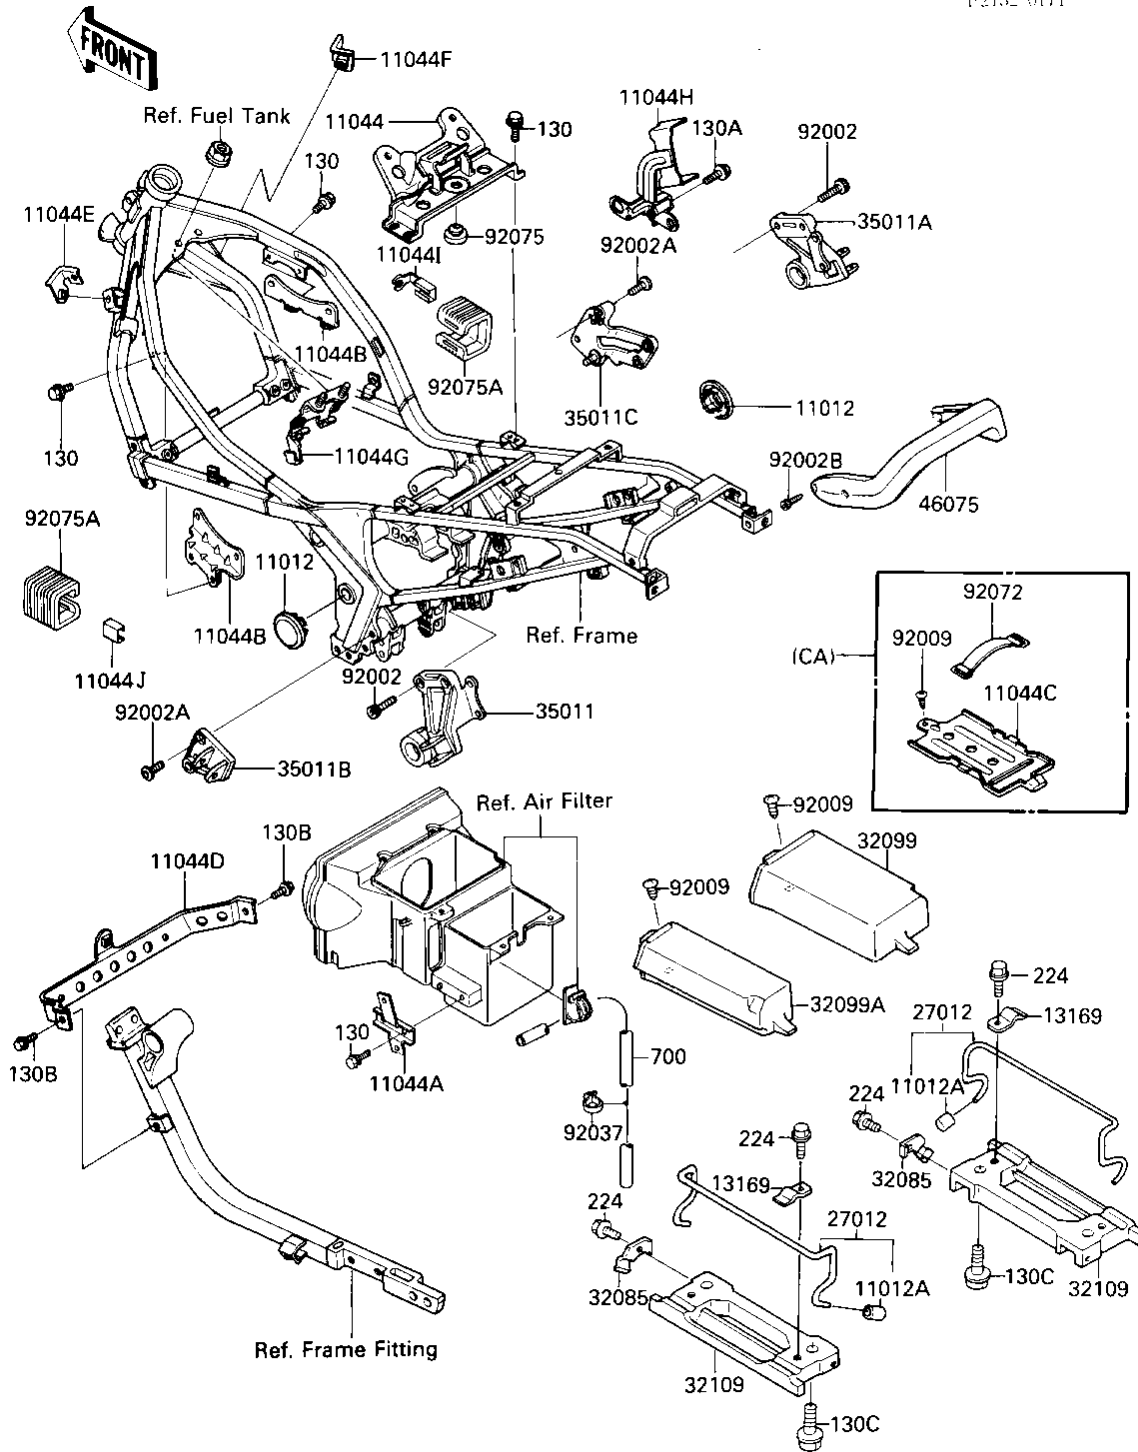

# 1987 Ninja® 600RX PARTS DIAGRAM

## BATTERY CASE/TOOL CASE

F2132 0171

Re  
N

# 1987 Ninja® 600RX PARTS LIST

## BATTERY CASE/TOOL CASE

ITEM NAME	PART NUMBER	QUANTITY
CAP,SWING ARM BRACKET (Ref # 11012)	11012-1629	2
CAP,BUNGEE CORD HOOK (Ref # 11012A)	11012-1589	4
BRACKET,BATTERY (Ref # 11044)	11044-1101	1
BRACKET,REGULATOR (Ref # 11044A)	11044-1126	1
BRACKET,IGNITION COIL (Ref # 11044B)	11044-1128	2
BRACKET,CANISTER (Ref # 11044C)	11044-1133	1
BRACKET,OIL COOLER (Ref # 11044D)	11044-1157	1
BRACKET,RADIATOR,LH (Ref # 11044E)	11044-1207	1
BRACKET,RADIATOR,RH (Ref # 11044F)	11044-1208	1
BRACKET,RELAY (Ref # 11044G)	11044-5001	1
BRACKET,IGNITER (Ref # 11044H)	11044-1470	1
BRACKET,DAMPER CLAMP, (Ref # 110441)	11044-1522	1
BRACKET,DAMPER CLAMP, (Ref # 11044J)	11044-1523	1
PLATE,GRIP (Ref # 13169)	13169-1760	1
HOOK,GRIP (Ref # 27012)	27012-1311	2
STOPPER,HOOK (Ref # 32085)	32085-1187	2
CASE (Ref # 32099)	32099-1074	1
CASE,TOOL (Ref # 32099A)	32099-1075	1
GRIP-FRAME (Ref # 32109)	32109-1108	2
STAY,MUFFLER,LH (Ref # 35011)	35011-1242	1
STAY,MUFFLER,RH (Ref # 35011A)	35011-1243	1
STAY,STEP HOLDER,FR,L (Ref # 35011B)	35011-1244	1
STAY,STEP HOLDER,FR,R (Ref # 35011C)	35011-1245	1
GRIP,GRABRAIL (Ref # 46075)	46075-1058	1
BOLT,SOCKET,8X25 (Ref # 92002)	92002-1442	4
BOLT,SOCKET,8X20 (Ref # 92002A)	92002-1493	3
BOLT,SOCKET,6X24 (Ref # 92002B)	92002-1511	4
SCREW,TAPPING,6MM (Ref # 92009)	92009-1261	2
CLAMP (Ref # 92037)	92037-1163	1