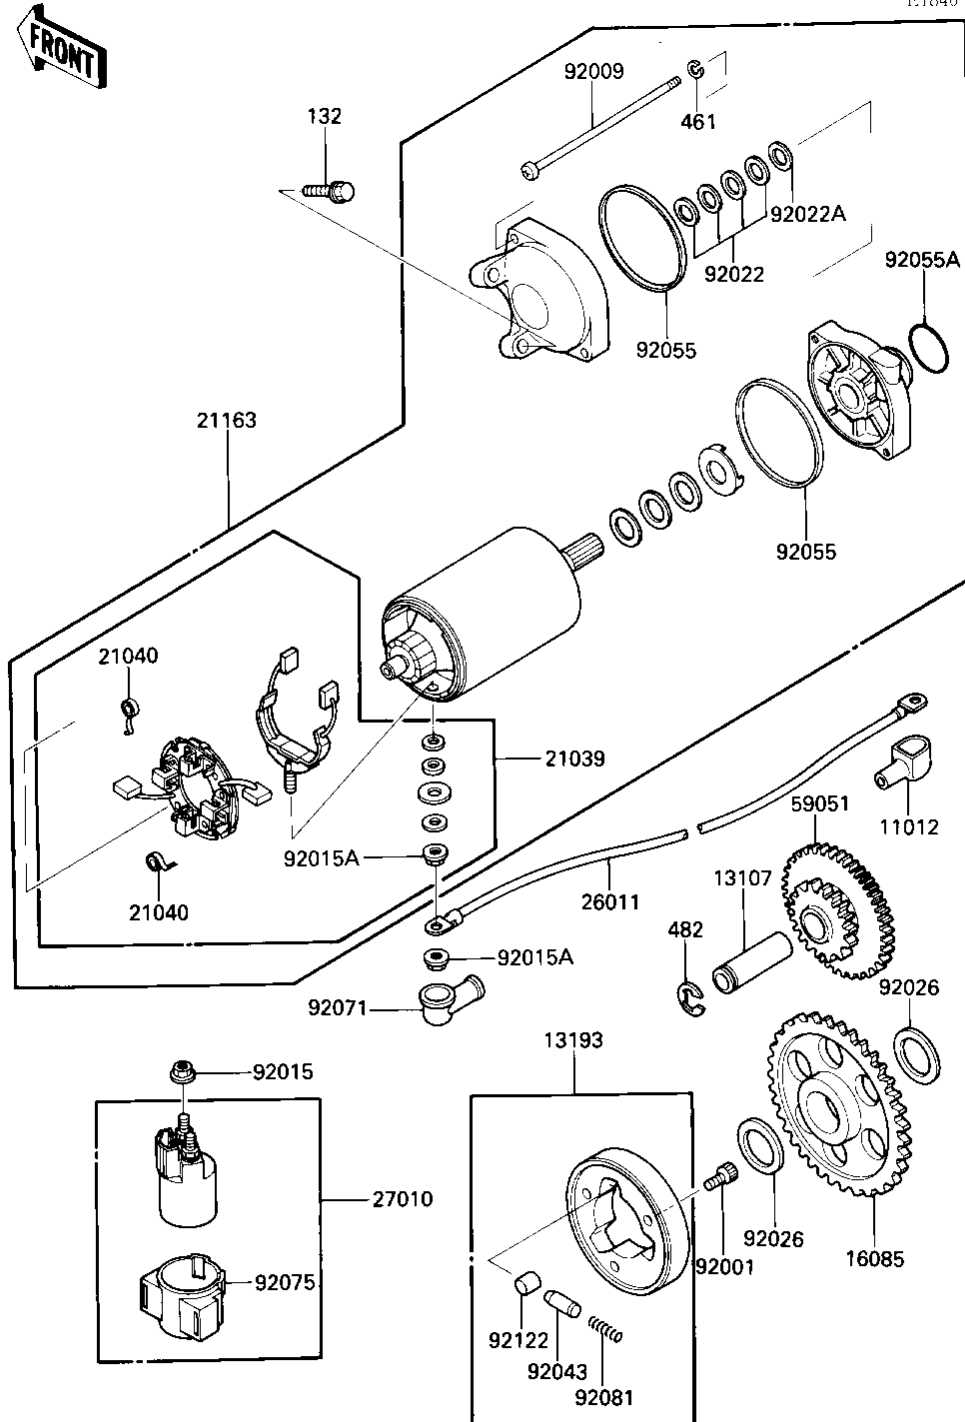

# 1987 Ninja® 600RX PARTS DIAGRAM

## STARTER MOTOR/STARTER CLUTCH

E1840-0071

Re  
No

## STARTER MOTOR/STARTER CLUTCH

ITEM NAME	PART NUMBER	QUANTITY
CAP,TERMINAL (Ref # 11012)	11012-1354	1
SHAFT,IDLE GEAR (Ref # 13107)	13107-1144	1
CLUTCH ASSY,ONEWAY (Ref # 13193)	13193-1002	1
GEAR,ONEWAY CLUTCH (Ref # 16085)	16085-1030	1
BRUSH,CARBON (Ref # 21039)	21039-1053	1
SPRING-BRUSH (Ref # 21040)	21040-1003	4
STARTER-ELECTRIC (Ref # 21163)	21163-1072	1
WIRE-LEAD,STARTER MTR (Ref # 26011)	26011-1251	1
SWITCH,MAGNETIC (Ref # 27010)	27010-1235	1
GEAR-SPUR,IDLE (Ref # 59051)	59051-1138	1
BOLT,SOCKET,8X10 (Ref # 92001)	92001-1424	3
SCREW (Ref # 92009)	92009-1397	2
NUT-6MM (Ref # 92015)	92015-1078	2
NUT,6MM (Ref # 92015A)	92015-1476	2
WASHER,THRUST,0.2T (Ref # 92022)	21025-011	4
WASHER,THRUST,0.8T (Ref # 92022A)	92022-1132	1
SPACER,25X36X3.2 (Ref # 92026)	92026-1025	2
PIN (Ref # 92043)	92043-132	3
"0" RING,STARTER MOTR (Ref # 92055)	92055-1086	2
RING-O (Ref # 92055A)	92055-1276	1
GROMMET,CORD (Ref # 92071)	21017-017	1
DAMPER MAG SWITCH SHK (Ref # 92075)	21064-002	1
SPRING,COIL (Ref # 92081)	92081-159	3
ROLLER (Ref # 92122)	92122-006	3
BOLT-FLANGED-SMALL (Ref # 132)	132J0625	2
WASHER-SPRING,5MM,BLA (Ref # 461)	461K0500	2
CIRCLIP-TYPE-E (Ref # 482)	482J0300	1