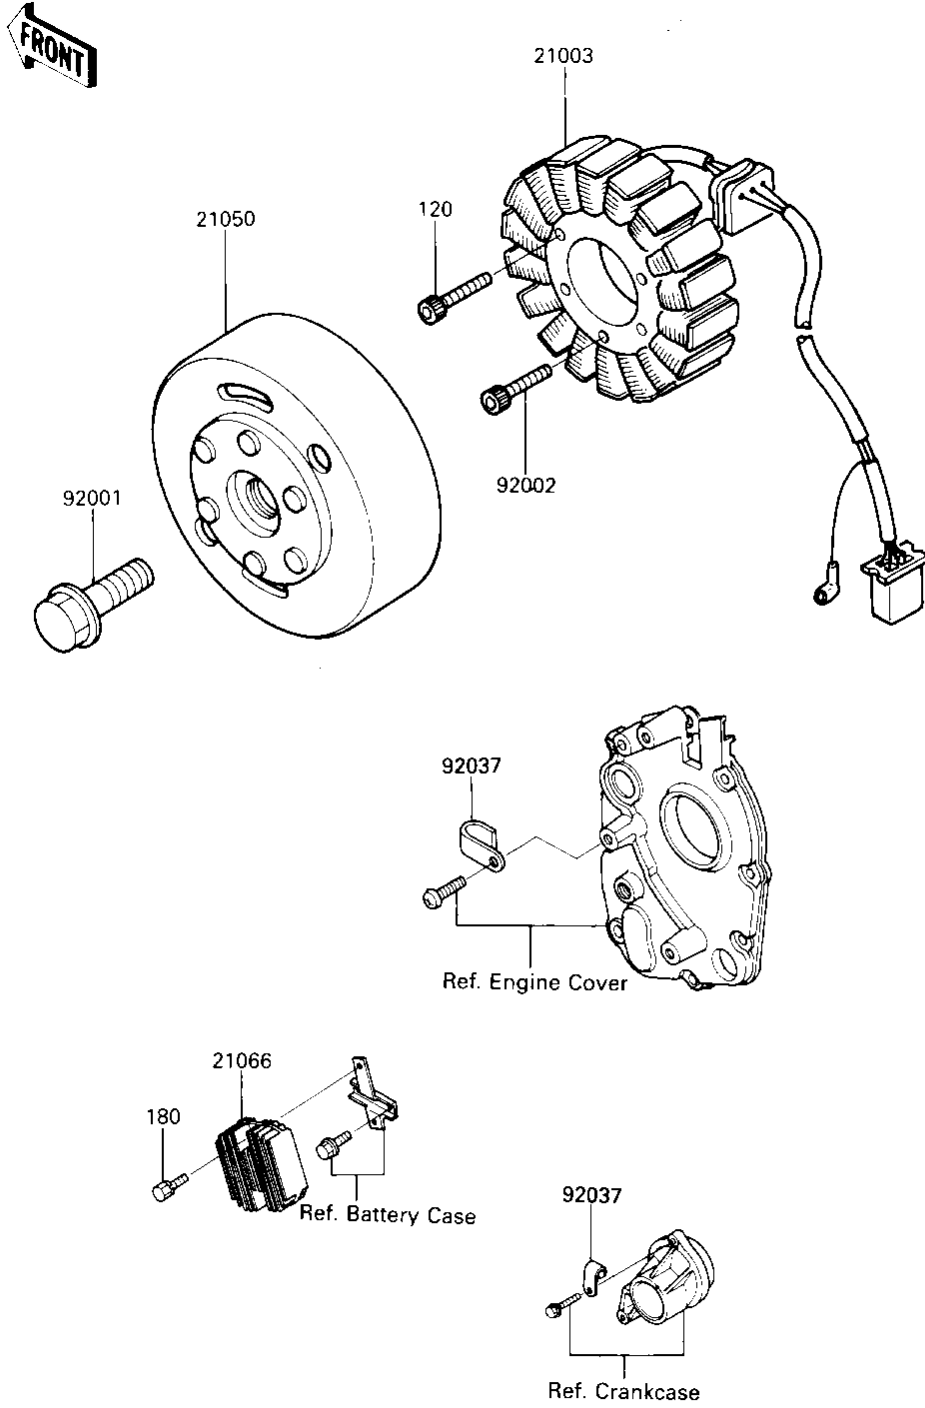

1987 Ninja® 600RX PARTS DIAGRAM

GENERATOR/REGULATOR

E1810-0137

Re
No

1987 Ninja® 600RX PARTS LIST

GENERATOR/REGULATOR

ITEM NAME	PART NUMBER	QUANTITY
STATOR (Ref # 21003)	21003-1124	1
FLYWHEEL (Ref # 21050)	21050-1111	1
REGULATOR-VOLTAGE (Ref # 21066)	21066-1055	1
BOLT,12X40 (Ref # 92001)	92001-1146	1
BOLT,6X28 (Ref # 92002)	92002-1537	1
CLAMP,WIRING HARNESS (Ref # 92037)	21126-008	2
BOLT,ALLEN,6X28 (Ref # 120)	120P0628	2
BOLT-UPSET-WS (Ref # 180)	180B0620	2