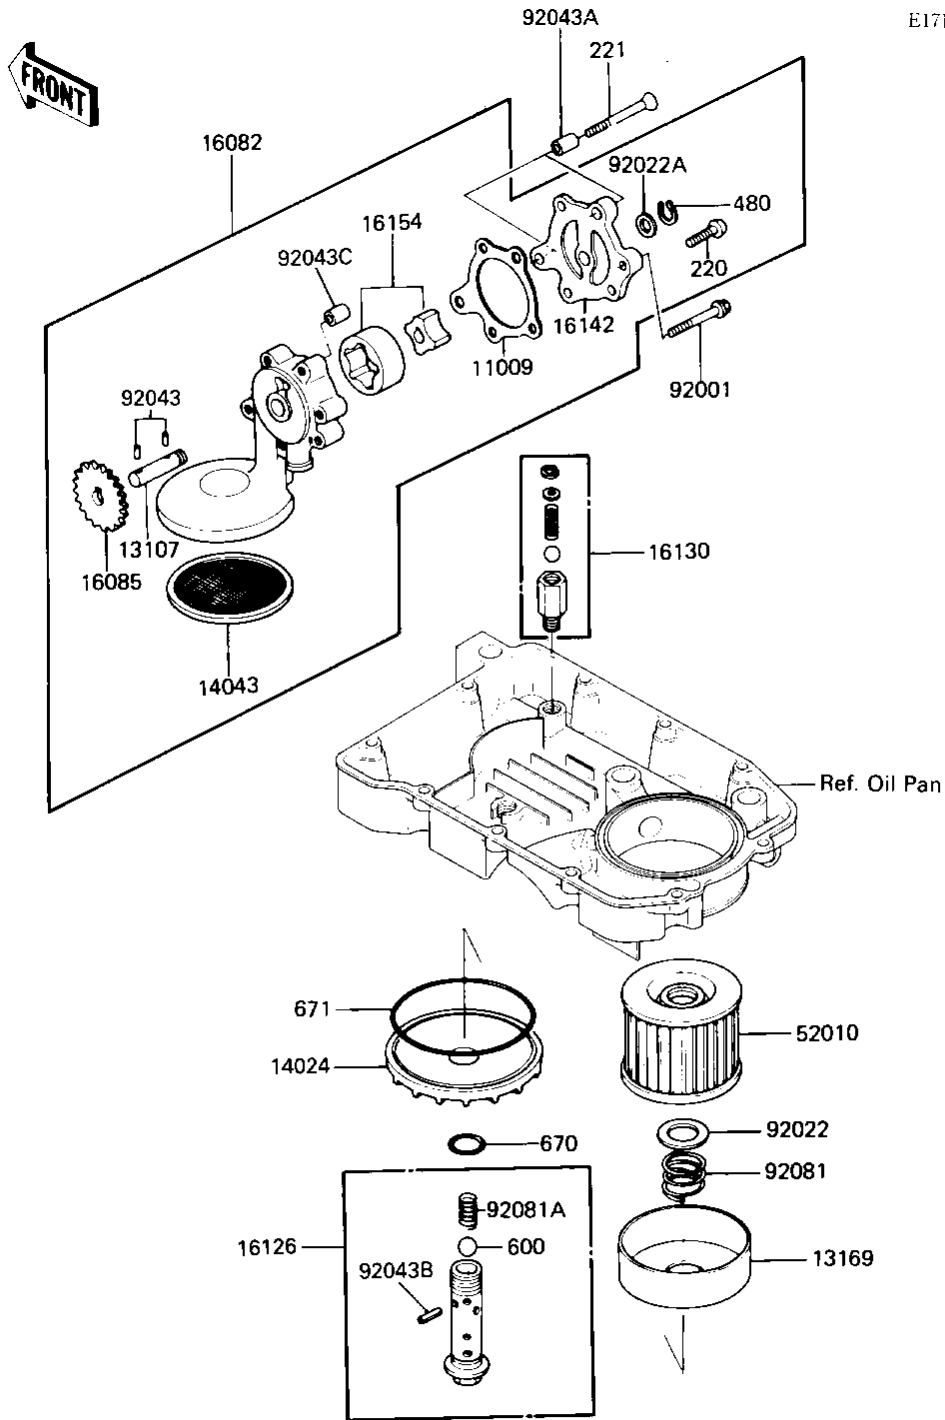

# 1987 Ninja® 600RX PARTS DIAGRAM

## OIL PUMP/OIL FILTER

E1710-0039

Re  
No

## OIL PUMP/OIL FILTER

ITEM NAME	PART NUMBER	QUANTITY
GASKET,OIL PUMP COVER (Ref # 11009)	16145-004	1
SHAFT,OIL PUMP (Ref # 13107)	16086-004	1
PLATE,OIL FILTER (Ref # 13169)	13169-1110	1
COVER,OIL FILTER (Ref # 14024)	16101-004	1
STRAINER,OIL PUMP (Ref # 14043)	16111-004	1
OIL PUMP ASSY (Ref # 16082)	16082-064	1
GEAR,OIL PUMP,57T (Ref # 16085)	16085-025	1
VALVE,OIL FILTER (Ref # 16126)	16126-1108	1
RELEAF VALVE ASSY (Ref # 16130)	16130-1001	1
COVER,OIL PUMP (Ref # 16142)	16142-005	1
ROTOR ASSY,OIL PUMP (Ref # 16154)	16154-003	1
FILTER,OIL (Ref # 52010)	16099-003	1
BOLT,HEX HEAD,6X45 (Ref # 92001)	92001-165	1
WASHER,20.5X30X1.0 (Ref # 92022)	92022-1012	1
WASHER,PLAIN (Ref # 92022A)	92022-311	1
PIN,DOWEL (Ref # 92043)	92042-041	2
PIN,DOWEL,6.2X8X28 (Ref # 92043A)	92042-050	2
SPRING PIN (Ref # 92043B)	92043-111	1
PIN,DOWEL,8X10 (Ref # 92043C)	92043-1302	1
SPRING,OIL FILTER (Ref # 92081)	92081-1018	1
SPRING (Ref # 92081A)	92081-109	1
SCREW PAN HEAD 6X22 (Ref # 220)	220B0622	3
SCREW,CNTSNK HD,6X55 (Ref # 221)	221B0655	2
CIRCLIP,11MM (Ref # 480)	480J1100	1
BALL STEEL 3/8' (Ref # 600)	600A1200	1
"0" RING,16MM (Ref # 670)	670B2016	1
"0" RING,90MM (Ref # 671)	671B2590	1