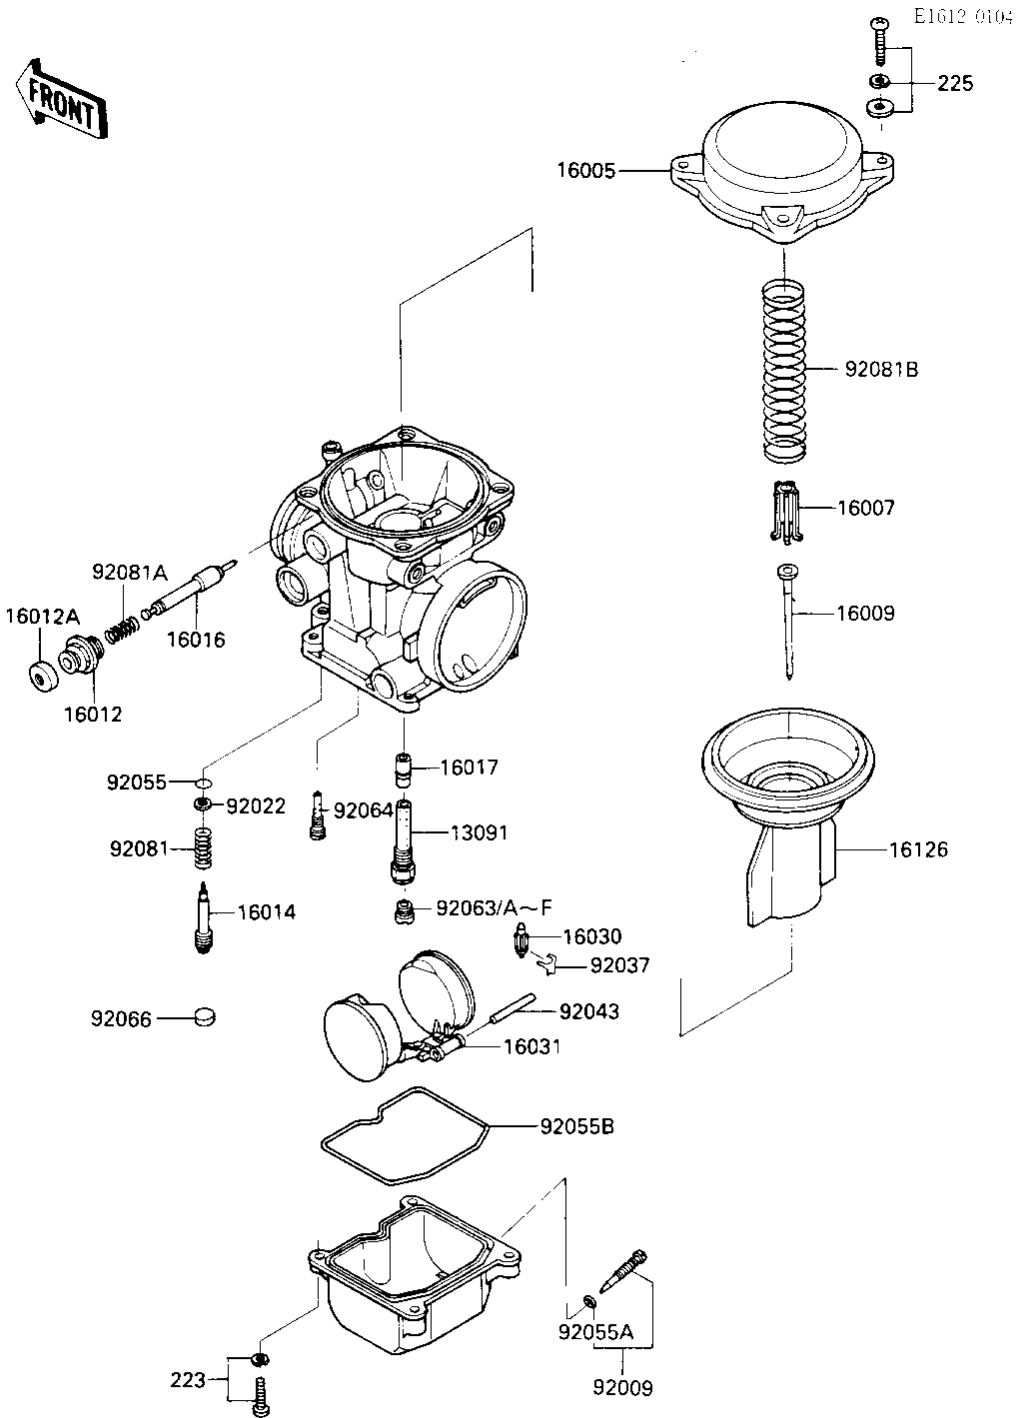

1987 Ninja® 600RX PARTS DIAGRAM

CARBURETOR PARTS

Re
N

1987 Ninja® 600RX PARTS LIST

CARBURETOR PARTS

ITEM NAME	PART NUMBER	QUANTITY
HOLDER (Ref # 13091)	13091-1391	4
TOP-CHAMBER (Ref # 16005)	16005-1056	4
SEAT-SPRING (Ref # 16007)	16007-1120	4
NEEDLE-JET,N27L (Ref # 16009)	16009-1270	4
CAP-STARTER PLUNGER (Ref # 16012)	16012-1051	4
CAP-STARTER PLUNGER (Ref # 16012A)	16012-1052	4
SCREW-PILOT AIR (Ref # 16014)	16014-1054	4
PLUNGER,STARTER (Ref # 16016)	16016-1061	4
JET-NEEDLE (Ref # 16017)	16017-1286	4
FLOAT VALVE (Ref # 16030)	16030-1007	4
FLOAT (Ref # 16031)	16031-1056	4
VALVE,VACUUM (Ref # 16126)	16126-1160	4
SCREW,DRAIN (Ref # 92009)	92009-1095	4
WASHER,PLAIN (Ref # 92022)	92022-1003	4
CLIP,FLOAT VALVE (Ref # 92037)	16044-007	4
PIN,FLOAT (Ref # 92043)	92043-1148	4
O RING,PILOT ADJ (Ref # 92055)	92055-1002	4
"O" RING,DRAIN SCREW (Ref # 92055A)	92055-1053	4
RING-O,FLOAT CHAMBER (Ref # 92055B)	92055-1222	4
JET-MAIN #110 (Ref # 92063)	92063-1114	4
MAIN JET,#100 (Ref # 92063A)	92063-1008	2
MAIN JET,#105 (Ref # 92063B)	92063-1009	2
MAIN JET,#105 (Ref # 92063C)	92063-1009	4
JET-MAIN,#102 (Ref # 92063D)	92063-1115	4
JET-MAIN #108 (Ref # 92063E)	92063-1116	2
JET-MAIN #108 (Ref # 92063E)	92063-1116	4
JET-MAIN #112 (Ref # 92063F)	92063-1117	2
JET-MAIN #112 (Ref # 92063F)	92063-1117	4
JET-PILOT (Ref # 92064)	92064-1119	4

1987 Ninja® 600RX PARTS LIST

CARBURETOR PARTS

ITEM NAME	PART NUMBER	QUANTITY
PLUG,PILOT SCREW (Ref # 92066)	92066-1051	4
SPRING,PIROT ADJ SCRW (Ref # 92081)	92081-1002	4
SPRING,STARTER PLUNGE (Ref # 92081A)	92081-1761	4
SPRING,VACUUM VALVE (Ref # 92081B)	92081-1912	4
SCREW-PAN-WS-CROS (Ref # 223)	223C0416	16
SCREW-PAN-WSP-CROS (Ref # 225)	225C0418	15