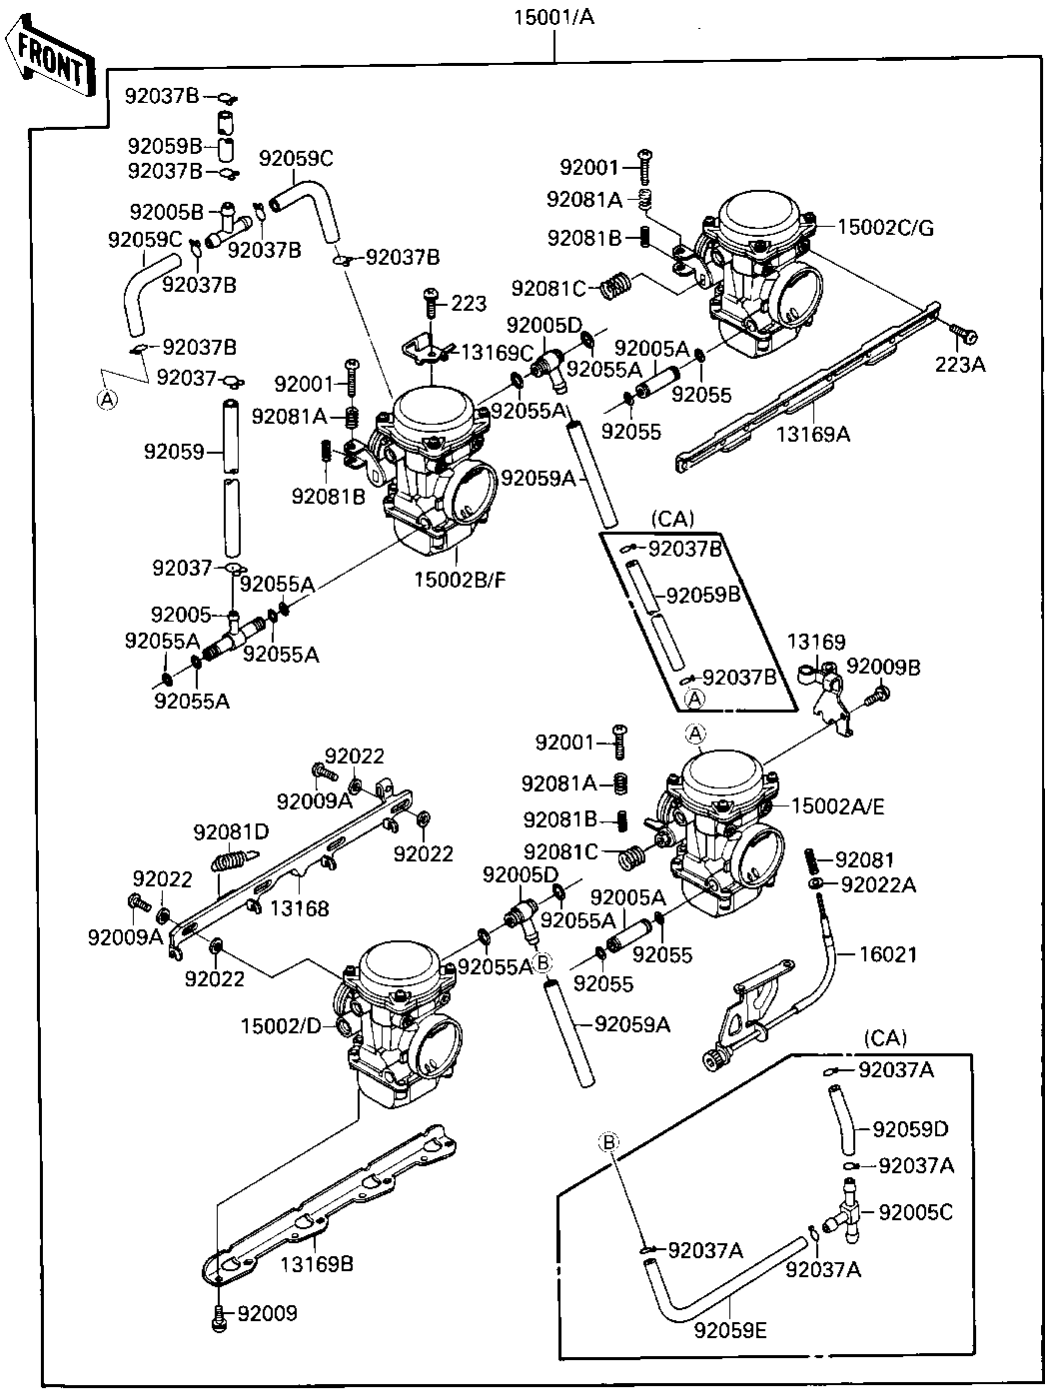

1987 Ninja® 600RX PARTS DIAGRAM

CARBURETOR ASSY

E1611-0225

1987 Ninja® 600RX PARTS LIST

CARBURETOR ASSY

ITEM NAME	PART NUMBER	QUANTITY
LEVER,STARTER (Ref # 13168)	13168-1280	1
PLATE,THROTTLE CABLE (Ref # 13169)	13169-1962	1
PLATE,CARBURETOR STAY (Ref # 13169A)	13169-1963	1
PLATE,CARBURETOR STAY (Ref # 13169B)	13169-1964	1
PLATE,STARTER CABLE (Ref # 13169C)	13169-1965	1
CARBURETOR-ASSY (Ref # 15001)	15001-1153	1
CARBURETOR-ASSY (Ref # 15001A)	15001-1154	1
CARBURETOR,LH,OUTSIDE (Ref # 15002)	15002-1229	1
CARBURETOR,LH,INSIDE (Ref # 15002A)	15002-1230	1
CARBURETOR,RH,INSIDE (Ref # 15002B)	15002-1231	1
CARBURETOR,RH,OUTSIDE (Ref # 15002C)	15002-1232	1
CARBURETOR,LH,OUTSIDE (Ref # 15002D)	15002-1233	1
CARBURETOR,LH,INSIDE (Ref # 15002E)	15002-1234	1
CARBURETOR,RH,INSIDE (Ref # 15002F)	15002-1235	1
CARBURETOR,RH,OUTSIDE (Ref # 15002G)	15002-1236	1
SCREW-THROTTLE STOP (Ref # 16021)	16021-1114	1
BOLT,THROTTLE ADJUST (Ref # 92001)	92001-1998	3
FITTING,FUEL,T-TYPE (Ref # 92005)	92005-1108	1
FITTING,FUEL,I-TYPE (Ref # 92005A)	92005-1109	2
FITTING,FUEL,T-TYPE (Ref # 92005B)	92005-1112	1
FITTING,T-TYPE (Ref # 92005C)	92005-1135	1
FITTING,T-TYPE (Ref # 92005D)	92005-1125	2
SCREW,6X16 (Ref # 92009)	92009-1129	8
SCREW (Ref # 92009A)	92009-1262	3
SCREW (Ref # 92009B)	92009-1365	1
WASHER,6.1X11X0.8,POL (Ref # 92022)	92022-1199	6
WASHER,PLAIN,STOP SPR (Ref # 92022A)	92022-1480	1
CLAMP,FUEL INLET TUBE (Ref # 92037)	92037-1075	2
CLAMP,TUBE (Ref # 920237)	92037-1682	4