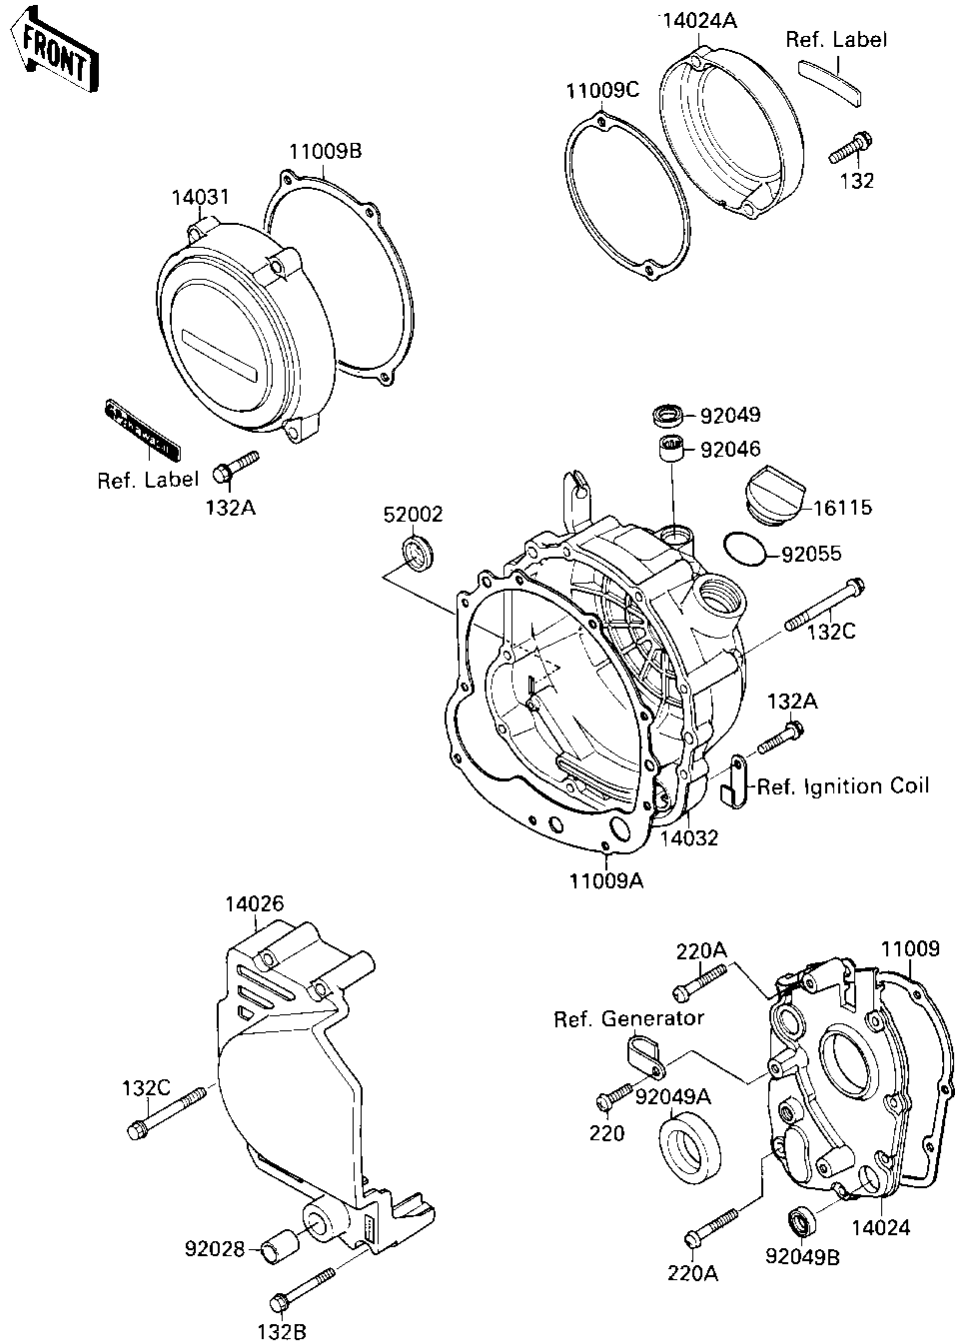

1987 Ninja® 600RX PARTS DIAGRAM

ENGINE COVERS

E1431-0200

Re
No

1987 Ninja® 600RX PARTS LIST

ENGINE COVERS

ITEM NAME	PART NUMBER	QUANTITY
GASKET,TRANSMISSION C (Ref # 11009)	11060-1056	1
GASKET,CLUTCH COVER (Ref # 11009A)	11060-1148	1
GASKET,GENERATOR COVE (Ref # 11009B)	11060-1150	1
GASKET,PULSING COIL (Ref # 11009C)	11060-1151	1
COVER,MISSION (Ref # 14024)	14025-1700	1
COVER,PULSING COIL (Ref # 14024A)	14025-1709	1
COVER-CHAIN (Ref # 14026)	14026-1134	1
COVER-GENERATOR (Ref # 14031)	14031-1178	1
COVER-CLUTCH (Ref # 14032)	14032-1257	1
CAP-OIL FILLER (Ref # 16115)	16115-1009	1
GAUGE,OIL LEVEL (Ref # 52005)	52005-1009	1
BUSHING,13X15X20 (Ref # 92028)	92028-1251	1
BEARING,NEEDLE,HK1210 (Ref # 92046)	92046-1010	1
SEAL-OIL (Ref # 92049)	92049-1271	1
OIL SEAL SC325210 (Ref # 92049A)	92050-024	1
OIL SEAL,TB13225.5 (Ref # 92049B)	92051-005	1
"0" RING,31MM (Ref # 92055)	92055-049	1
BOLT-FLANGED-SMALL (Ref # 132)	132J0625	2
BOLT-FLANGED-SMALL (Ref # 132A)	132J0630	8
BOLT-FLANGED-SMALL (Ref # 132B)	132J0650	1
BOLT-FLANGED-SMALL (Ref # 132C)	132J0660	8
SCREW PAN HEAD 6X20 (Ref # 220)	220B0620	5
SCREW PAN HEAD 6X40 (Ref # 220A)	220B0640	2