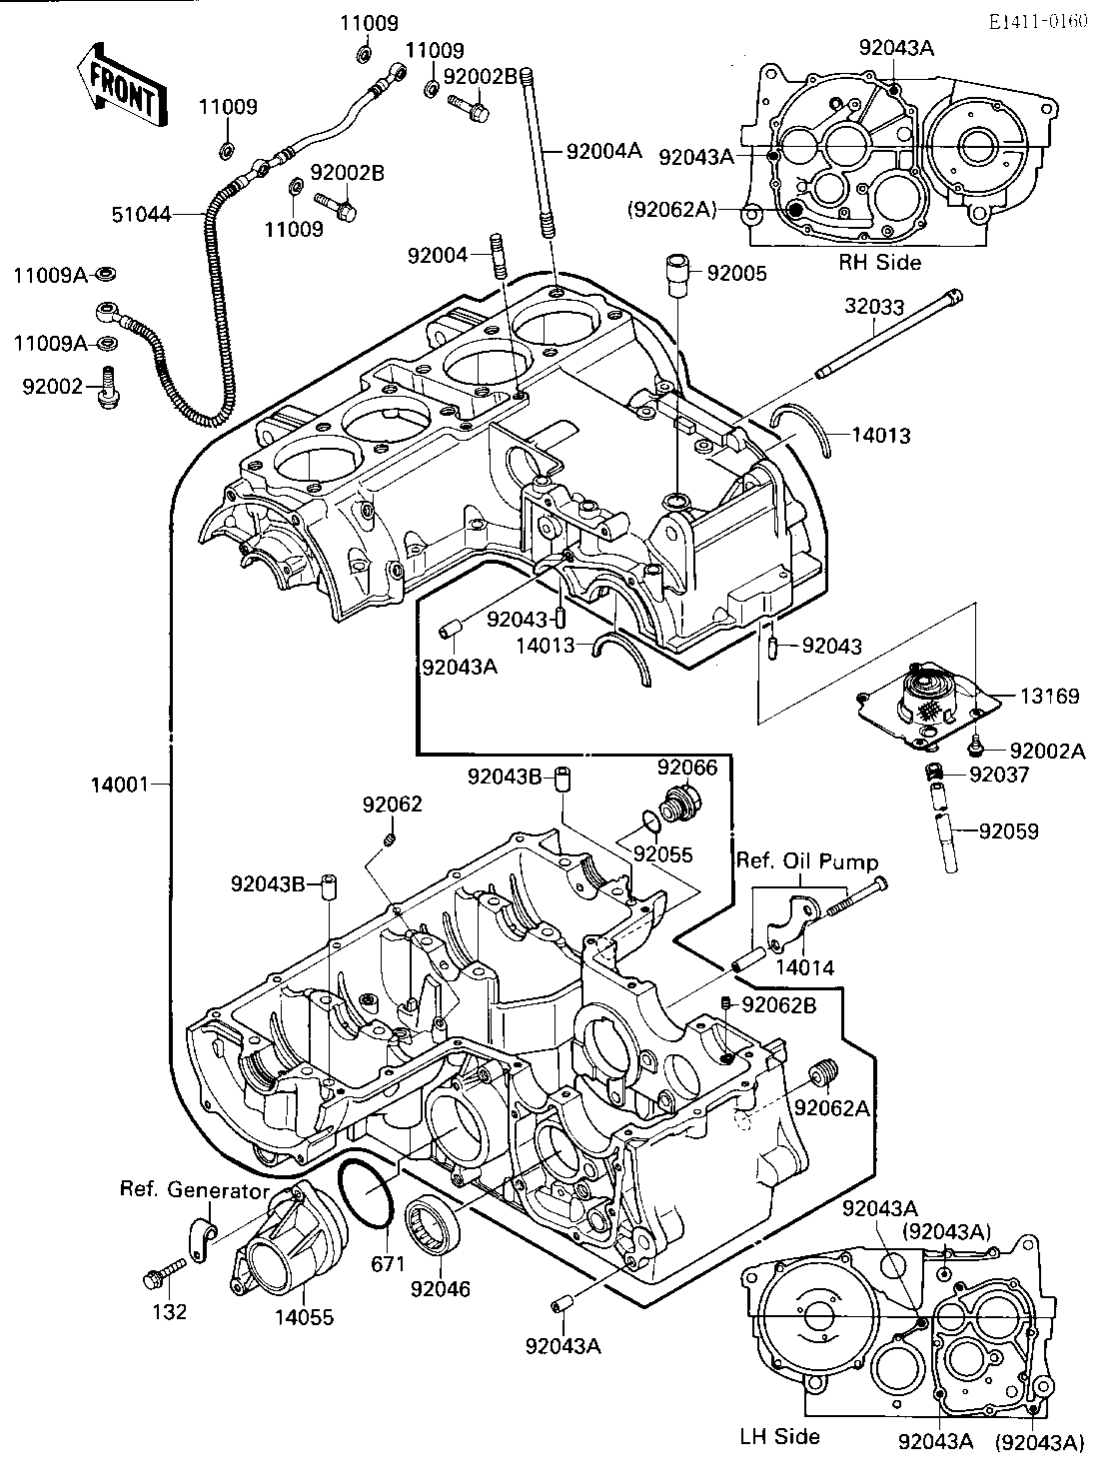

1987 Ninja® 600RX PARTS DIAGRAM

CRANKCASE

Re
N:

1987 Ninja® 600RX PARTS LIST

CRANKCASE

| ITEM NAME | PART NUMBER | QUANTITY |
|-------------------------------------|-------------|----------|
| GASKET,OIL PIPE,8.2X1 (Ref # 11009) | 11009-1344 | 4 |
| GASKET,12.4X17X1.5 (Ref # 11009A) | 11009-1376 | 2 |
| PLATE,BREATHER (Ref # 13169) | 13169-1966 | 1 |
| SET-CRANKCASE (Ref # 14001) | 14001-5192 | 1 |
| RING BEARING SETTING (Ref # 14013) | 14013-004 | 2 |
| PLATE,POSITION (Ref # 14014) | 14014-1006 | 1 |
| CASE-GEAR (Ref # 14055) | 14055-1078 | 1 |
| PIPE,OIL (Ref # 32033) | 32033-1858 | 1 |
| TUBE-ASSY (Ref # 51044) | 51044-1071 | 1 |
| BOLT,BANJO,12X23 (Ref # 92002) | 92001-1871 | 1 |
| BOLT,6X10 (Ref # 92002A) | 92002-1449 | 4 |
| BOLT (Ref # 92002B) | 92002-1858 | 2 |
| STUD (Ref # 92004) | 92004-059 | 2 |
| STUD (Ref # 92004A) | 92004-1161 | 12 |
| FITTING,BREATHER (Ref # 92005) | 92005-1129 | 1 |
| CLAMP (Ref # 92037) | 92037-1181 | 1 |
| PIN DOWEL 6MM (Ref # 92043) | 92042-016 | 2 |
| PIN,DOWEL,6.2X8X14 (Ref # 92043A) | 92043-1263 | 6 |
| PIN,DOWEL,8.2X10X14 (Ref # 92043B) | 92043-1264 | 2 |
| BRG,NEDL,37BTM4312 (Ref # 92046) | 92046-051 | 1 |
| RING-O (Ref # 92055) | 92055-1146 | 1 |
| TUBE (Ref # 92059) | 92059-1544 | 1 |
| NOZZLE,OIL BIAS (Ref # 92062) | 92062-011 | 1 |
| NOZZLE (Ref # 92062A) | 92062-014 | 1 |
| NOZZLE (Ref # 92062B) | 92062-015 | 1 |
| PLUG,MAIN GALLERY,18X (Ref # 92066) | 92066-1096 | 1 |
| BOLT-FLANGED-SMALL (Ref # 132) | 132J0625 | 2 |
| "0" RING,55MM (Ref # 671) | 671B2555 | 1 |