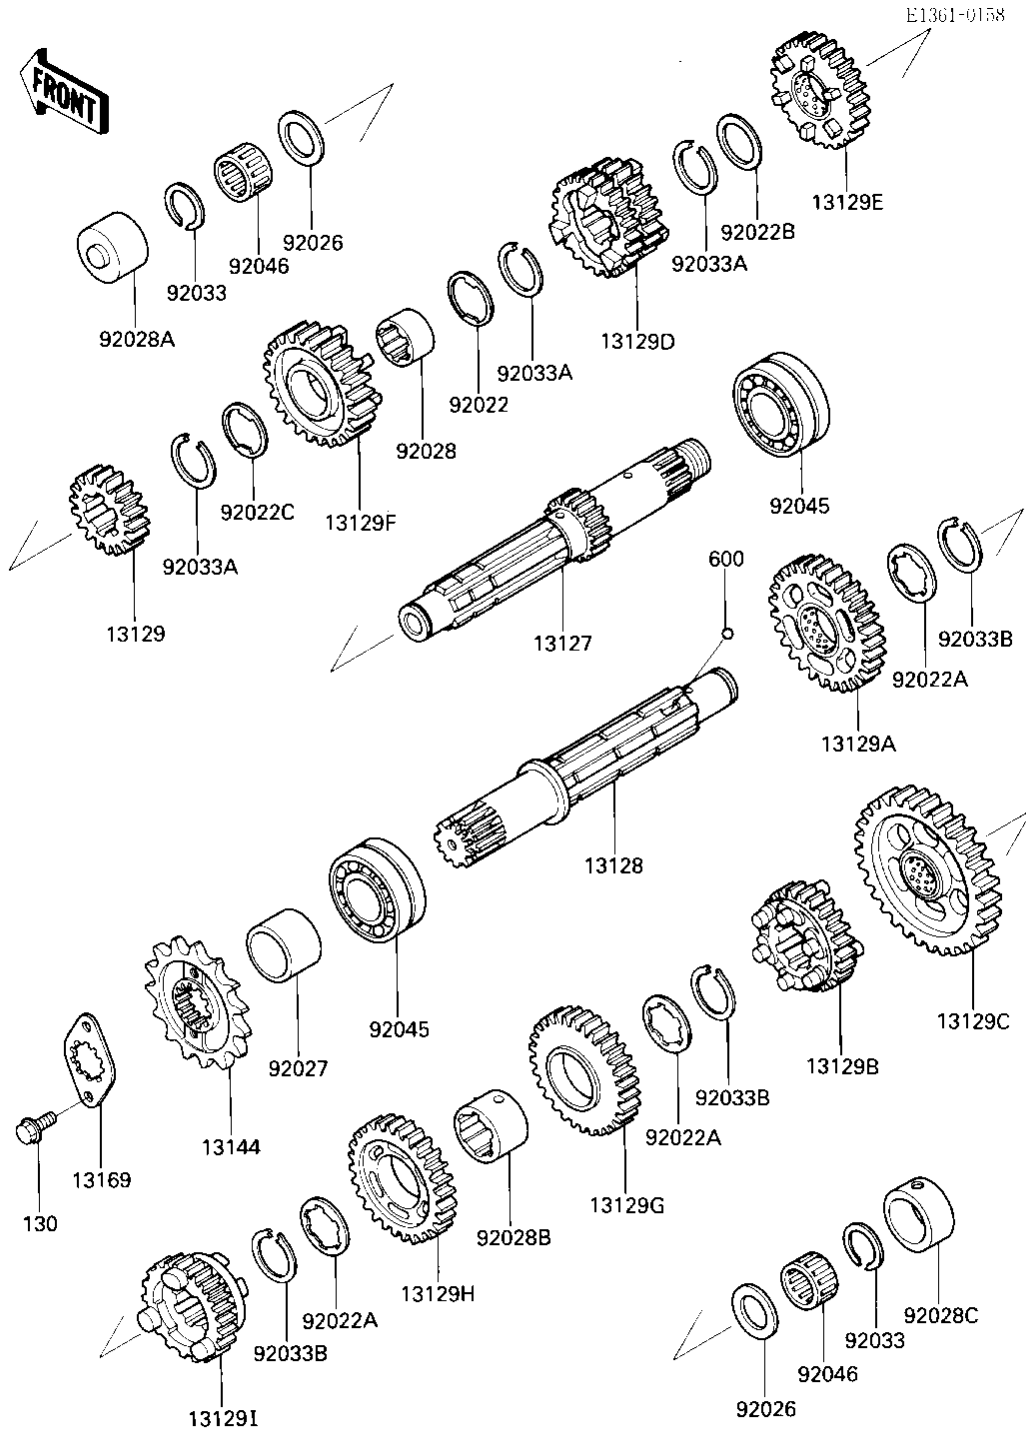

1987 Ninja® 600RX PARTS DIAGRAM

TRANSMISSION

1987 Ninja® 600RX PARTS LIST

TRANSMISSION

| ITEM NAME | PART NUMBER | QUANTITY |
|--------------------------------------|-------------|----------|
| SHAFT,DRIVE,14T (Ref # 13127) | 13127-1008 | 1 |
| SHAFT-TRANSMISSION OU (Ref # 13128) | 13128-1119 | 1 |
| 2ND GEAR,DRIVE SHAFT (Ref # 13129) | 13129-1077 | 1 |
| 2ND GEAR,OUTPUT,32T (Ref # 13129A) | 13129-1078 | 1 |
| 5TH GEAR,OUTPUT,25T (Ref # 13129B) | 13129-1083 | 1 |
| GEAR,OUTPUT LOW,36T (Ref # 13129C) | 13129-1564 | 1 |
| GEAR INPUT 3RD&4TH,21 (Ref # 13129D) | 13260-1195 | 1 |
| GEAR,INPUT 5TH,26T (Ref # 13129E) | 13129-1657 | 1 |
| GEAR,INPUT TOP,27T (Ref # 13129F) | 13129-1658 | 1 |
| GEAR,OUTPUT 3RD,29T (Ref # 13129G) | 13129-1659 | 1 |
| GEAR,OUTPUT 4TH,27T (Ref # 13129H) | 13129-1660 | 1 |
| GEAR,OUTPUT TOP,23T (Ref # 13129I) | 13129-1662 | 1 |
| SPROCKET-OUTPUT,15T (Ref # 13144) | 13144-1117 | 1 |
| PLATE,SPROCKET (Ref # 13169) | 13270-1060 | 1 |
| WASHER,LOCK,30X1.0T (Ref # 92022) | 92022-1072 | 1 |
| WASHER,LOCK,1.0T (Ref # 92022A) | 92022-1139 | 3 |
| WASHER PLAIN (Ref # 92022B) | 92022-161 | 1 |
| WASHER-LOCK (Ref # 92022C) | 92024-033 | 1 |
| SPACER,20.3X30X2T (Ref # 92026) | 92026-1022 | 2 |
| COLLAR,25X32X23.5L (Ref # 92027) | 92027-1106 | 1 |
| BUSHING,INPUT TOP GEA (Ref # 92028) | 92028-1552 | 1 |
| BUSHING,INPUT SHAFT (Ref # 92028A) | 92028-1186 | 1 |
| BUSHING (Ref # 92028B) | 92028-1364 | 1 |
| BUSHING,OUTPUT SHAFT (Ref # 92028C) | 92028-180 | 1 |
| CIRCLIP (Ref # 92033) | 92033-015 | 2 |
| CIRCLIP (Ref # 92033A) | 92033-026 | 3 |
| SNAP RING,25.9X1.2T (Ref # 92033B) | 92033-1037 | 3 |
| BEARING,BALL (Ref # 92045) | 92045-035 | 2 |
| BEARING,VS20/14A (Ref # 92046) | 92046-1030 | 2 |

1987 Ninja® 600RX PARTS LIST

TRANSMISSION

| ITEM NAME | PART NUMBER | QUANTITY |
|-------------------------------|-------------|----------|
| BOLT,FLANGED,6X12 (Ref # 130) | 130G0612 | 2 |
| BALL STEEL 5/32' (Ref # 600) | 600A0500 | 3 |