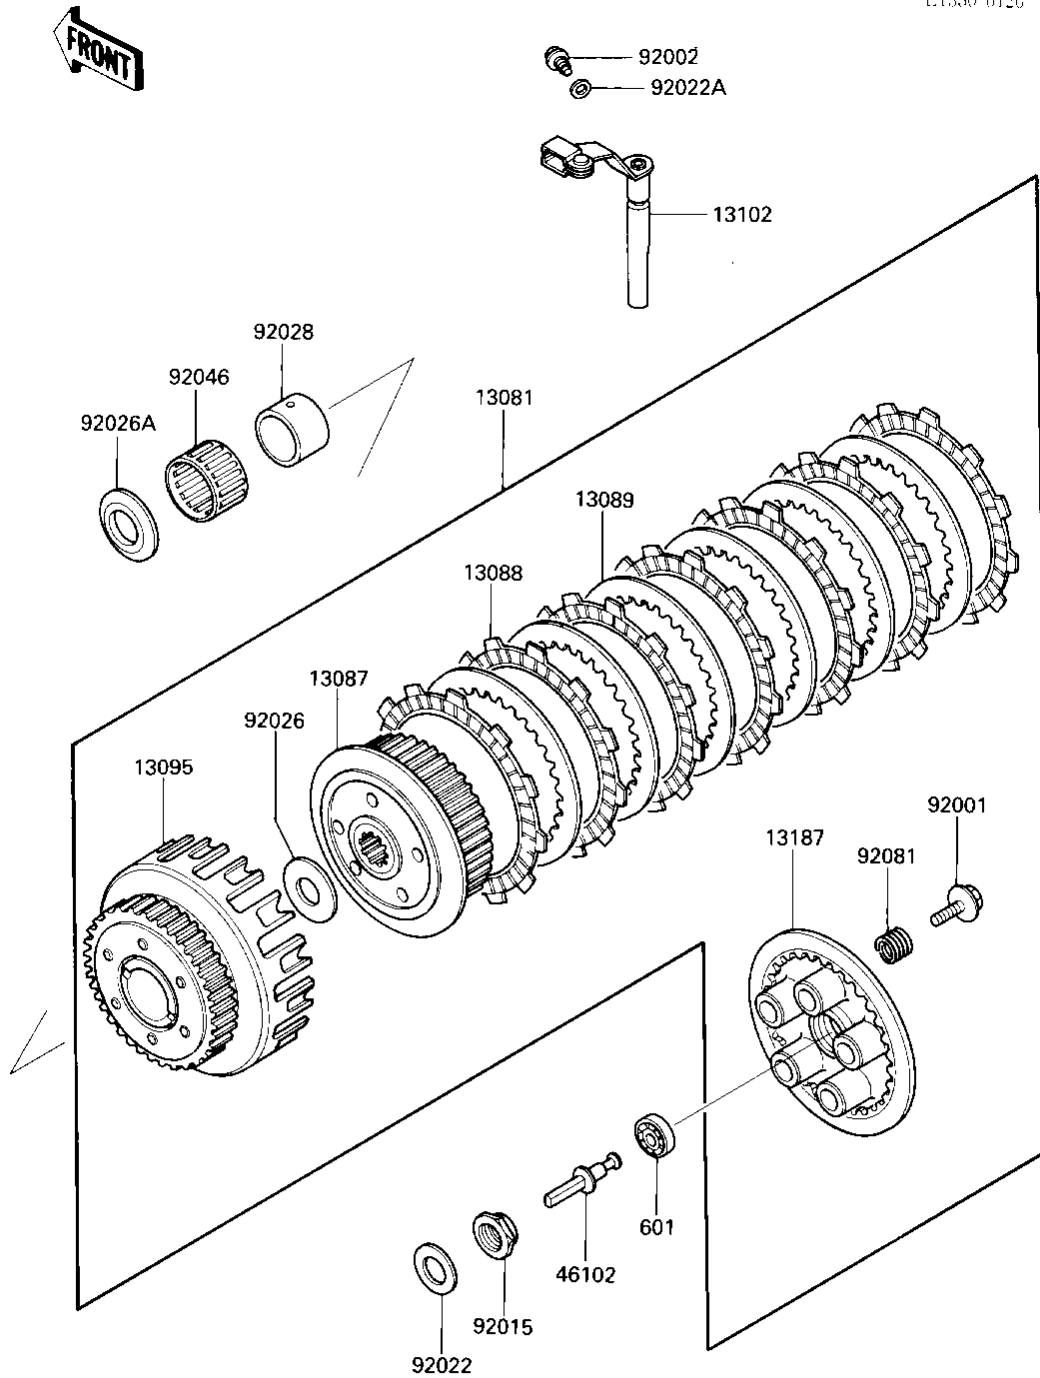

1987 Ninja® 600RX PARTS DIAGRAM

CLUTCH

E1350 0126

Re
N

1987 Ninja® 600RX PARTS LIST

CLUTCH

ITEM NAME	PART NUMBER	QUANTITY
CLUTCH-ASSY (Ref # 13081)	13081-1198	1
HUB-CLUTCH (Ref # 13087)	13087-1067	1
PLATE,CLUTCH FRICTION (Ref # 13088)	13088-040	7
PLATE,CLUTCH STEEL (Ref # 13089)	13089-026	6
HOUSING-COMP-CLUTCH (Ref # 13095)	13095-1128	1
RELEASE-COMP-CLUTCH (Ref # 13102)	13102-1072	1
PLATE-CLUTCH OPERATIN (Ref # 13187)	13187-1012	1
ROD,CLUTCH (Ref # 46102)	46102-1146	1
BOLT,CLUTCH SPR FITT (Ref # 92001)	92001-1066	5
BOLT (Ref # 92002)	92002-1356	1
NUT,20MM (Ref # 92015)	92015-1555	1
WASHER,PLAIN,2.3X20.3 (Ref # 92022)	92022-1116	1
WASHER,PLAIN (Ref # 92022A)	92022-304	1
WASHER TH 25.5X47X2.5 (Ref # 92026)	92026-022	1
SPACER,THRUST,T=5.5MM (Ref # 92026A)	92026-116	1
BUSHING,CLUTCH (Ref # 92028)	92028-178	1
BEARING,KTV323723 (Ref # 92046)	92046-028	1
SPRING,CLUTCH (Ref # 92081)	92081-139	5
BEARING-BALL (Ref # 601)	92045-1235	1