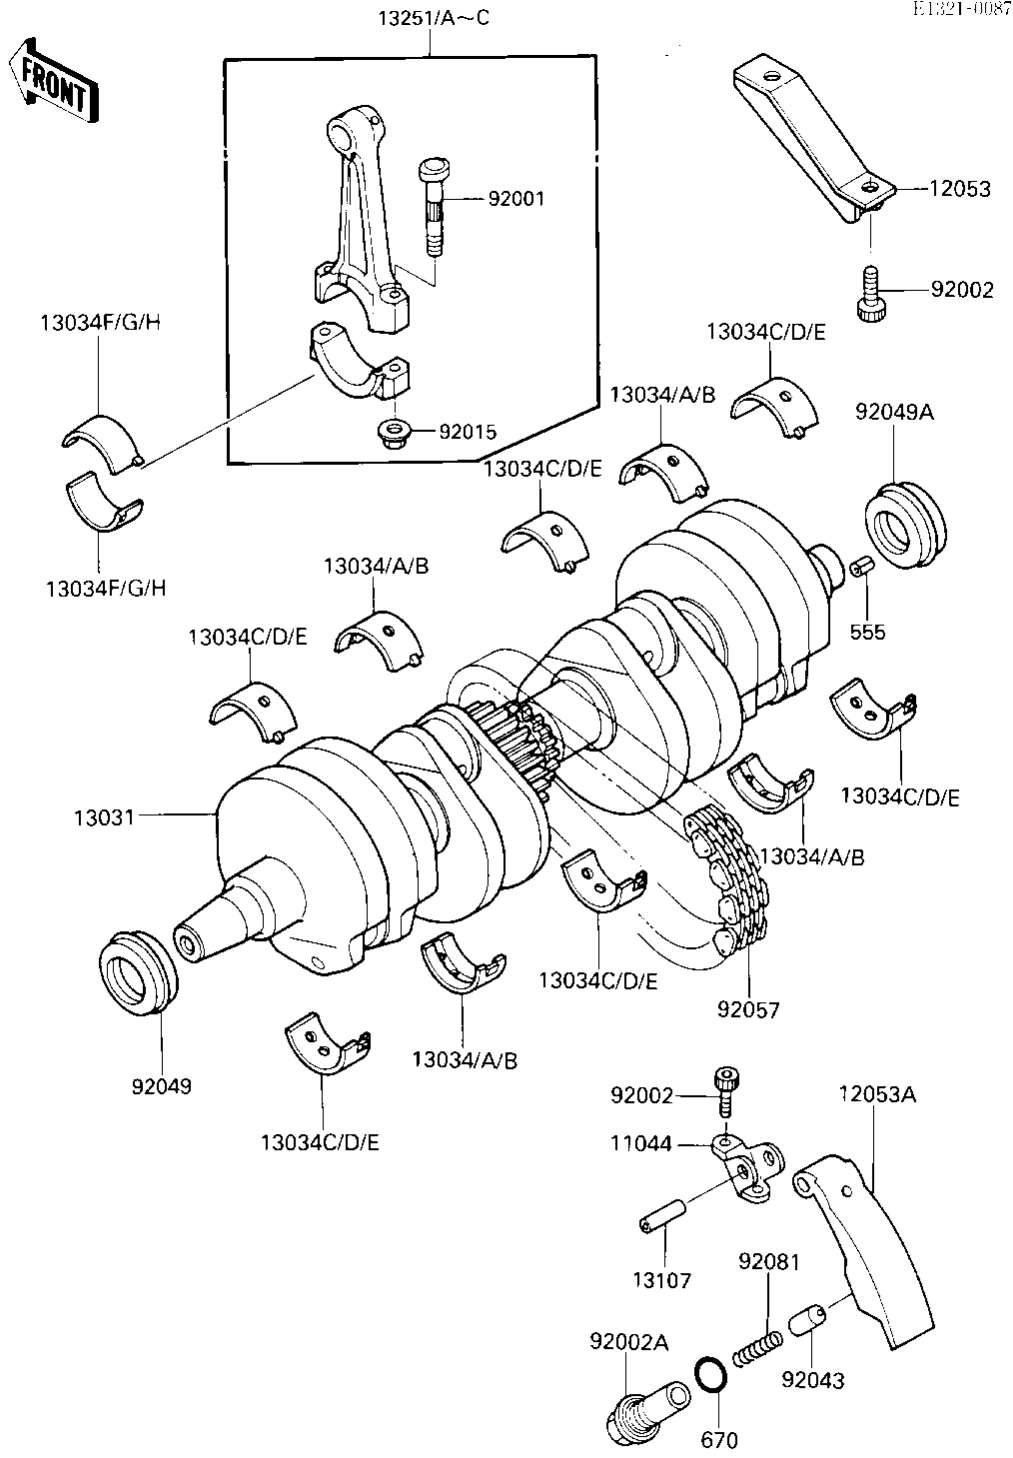

1987 Ninja® 600RX PARTS DIAGRAM

CRANKSHAFT

Re
No

1987 Ninja® 600RX PARTS LIST

CRANKSHAFT

ITEM NAME	PART NUMBER	QUANTITY
BRACKET,CHAIN GUIDE (Ref # 11044)	11044-1075	1
GUIDE-CHAIN,UPP (Ref # 12053)	12053-1156	1
GUIDE-CHAIN,LWR (Ref # 12053A)	12053-1157	1
CRANKSHAFT-COMP (Ref # 13031)	13031-1191	1
METAL,BRG,"BROWN"MARK (Ref # 13034)	13034-1016	AR
METAL,BRG"BLACK"MARK (Ref # 13034A)	13034-1017	AR
METAL,BRG,"BLUE"MARK (Ref # 13034B)	13034-1018	AR
BUSHING,CRANKSHAFT,BL (Ref # 13034C)	13034-1064	AR
BUSHING,CRANKSHAFT,BL (Ref # 13034D)	13034-1065	AR
BUSHING,CRANKSHAFT,BR (Ref # 13034E)	13034-1066	AR
BUSHING,CONNECTING RO (Ref # 13034F)	13034-1067	AR
BUSHING,CONNECTING RO (Ref # 13034G)	13034-1068	AR
BUSHING,CONNECTING RO (Ref # 13034H)	13034-1069	AR
SHAFT,L=24.5 (Ref # 13107)	13107-1142	1
ROD-ASSY-CONNECTING,J (Ref # 13251)	13251-1059-JJ	4
ROD-ASSY-CONNECTING,I (Ref # 13251A)	13251-1059-II	4
ROD-ASSY-CONNECTING,J (Ref # 13251B)	13251-1059-JJ	4
ROD-ASSY-CONNECTING,K (Ref # 13251C)	13251-1059-KK	4
BOLT,CONNECTING ROD,8 (Ref # 92001)	92001-1887	8
BOLT,SOCKET,6X14 (Ref # 92002)	92002-1192	4
BOLT (Ref # 92002A)	92002-1479	1
NUT,FLANGED,8MM (Ref # 92015)	92015-1311	8
PIN-NEUTRAL POSITION (Ref # 92043)	92043-076	1
OIL SEAL,HSCY 25X36X7 (Ref # 92049)	92049-1013	1
OIL SEAL,HSCY25397 (Ref # 92049A)	92050-081	1
CHAIN,#63-139X50L (Ref # 92057)	92057-1011	1
SPRING (Ref # 92081)	92081-112	1
PIN-SPRING,4X8 (Ref # 555)	555A0408	1
"0" RING,16MM (Ref # 670)	670B2016	1