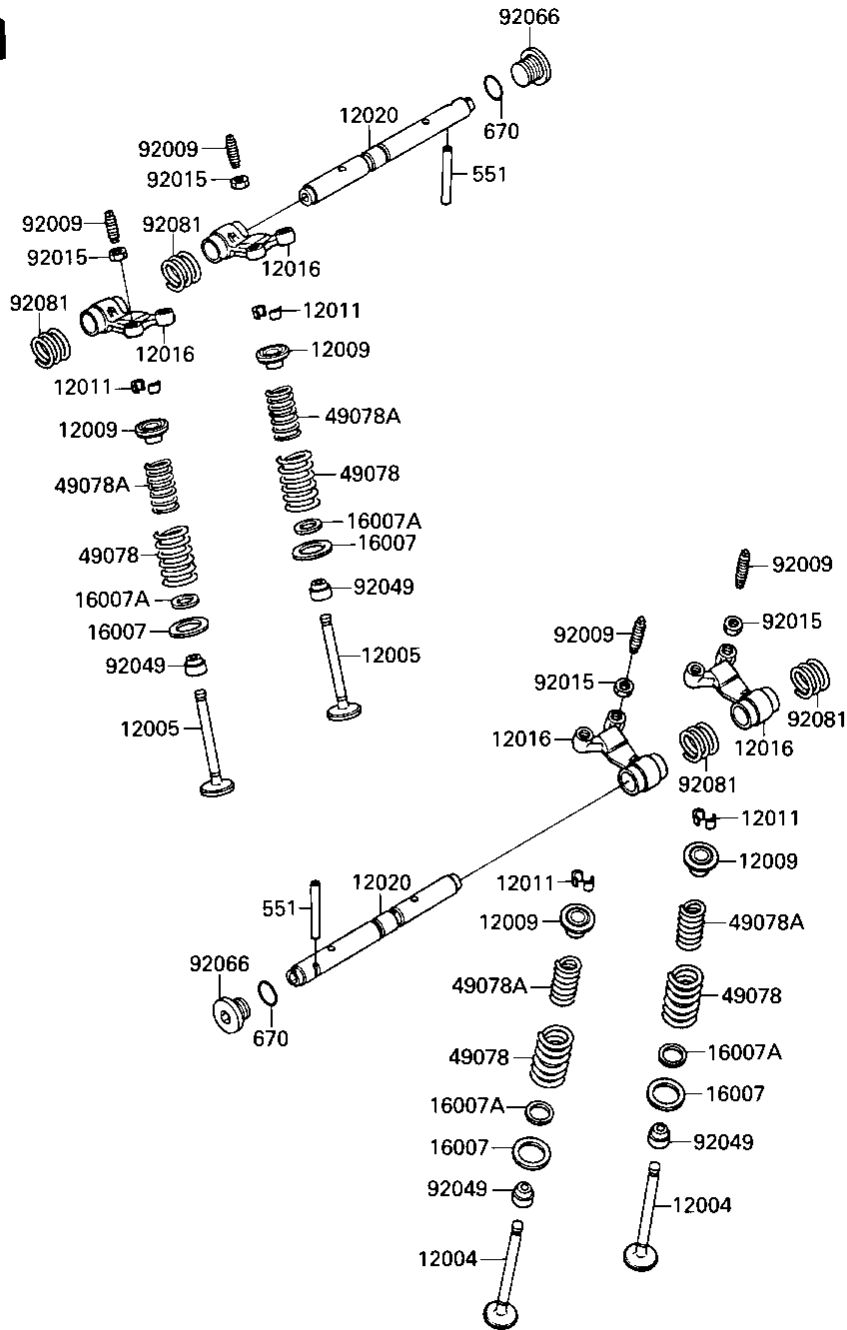

1987 Ninja® 600RX PARTS DIAGRAM

ROCKER ARMS/VALVES

E1210-0047

Re
No

1987 Ninja® 600RX PARTS LIST

ROCKER ARMS/VALVES

ITEM NAME	PART NUMBER	QUANTITY
VALVE-INTAKE (Ref # 12004)	12004-1075	8
VALVE-EXHAUST (Ref # 12005)	12005-1062	8
RETAINER-VALVE SPRING (Ref # 12009)	12009-1060	16
COLLET (Ref # 12011)	12011-1051	32
ARM-ROCKER (Ref # 12016)	12016-1062	8
SHAFT-ROCKER (Ref # 12020)	12020-1058	4
SEAT-SPRING (Ref # 16007)	16007-1144	16
SEAT-SPRING (Ref # 16007A)	16007-1143	16
SPRING-ENGINE VALVE,O (Ref # 49078)	49078-1060	16
SPRING-ENGINE VALVE,I (Ref # 49078A)	49078-1061	16
SCREW,VALVE ADJUST (Ref # 92009)	92009-1109	16
NUT,5MM (Ref # 92015)	92015-1529	16
SEAL-OIL,VSB58.558 (Ref # 92049)	92049-1218	16
PLUG,14X11.5 (Ref # 92066)	92066-1192	4
SPRING,ROCKER ARM (Ref # 92081)	92081-1636	8
PIN-DOWEL (Ref # 551)	551A0540	4
"O" RING,15MM (Ref # 670)	670B2015	4