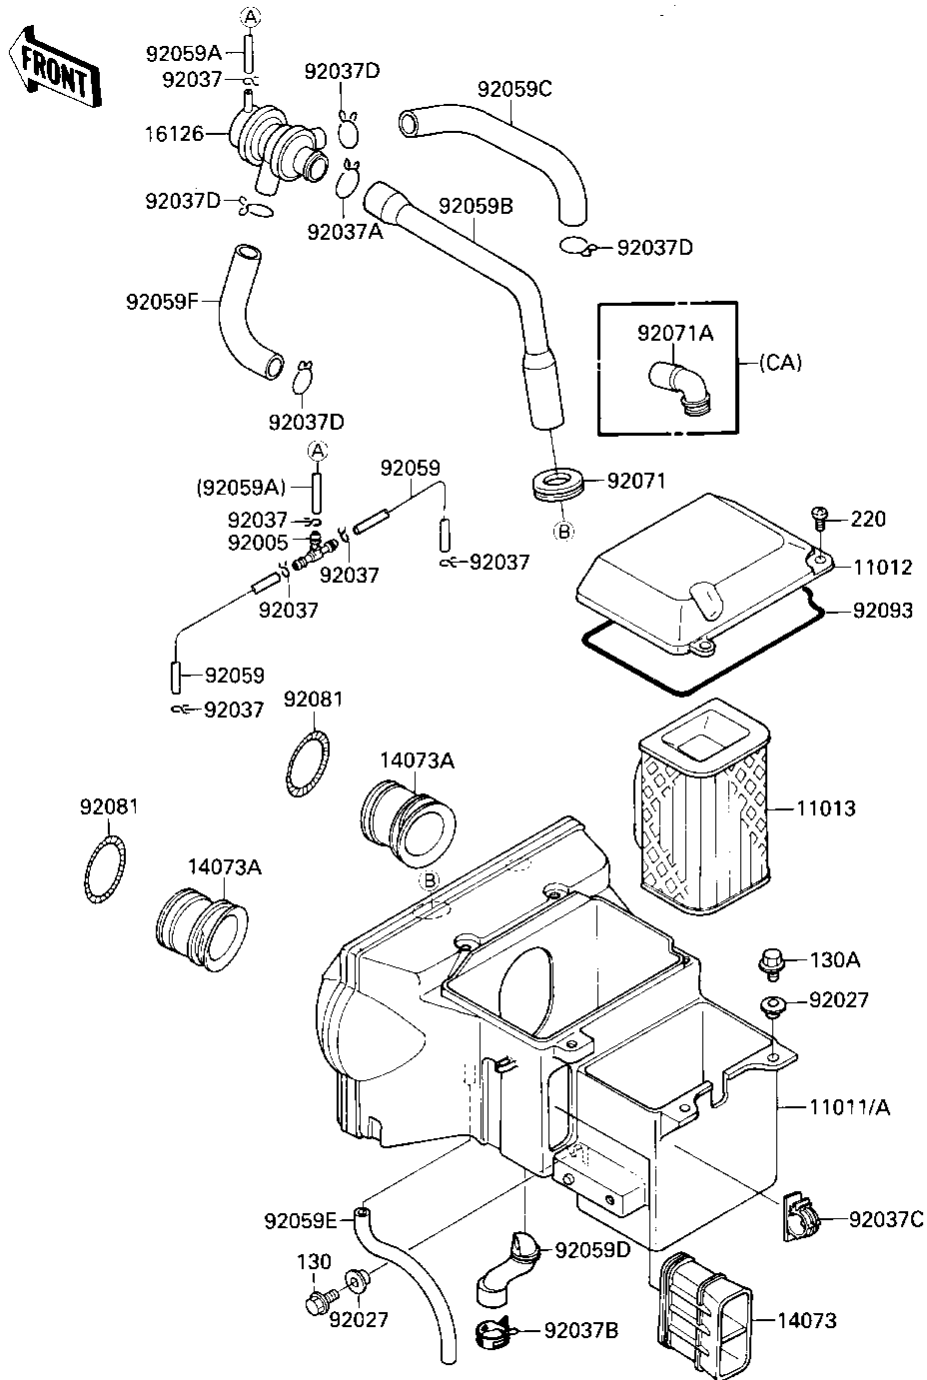

1987 Ninja® 600RX PARTS DIAGRAM

AIR CLEANER

E1130-0223

Re
No

1987 Ninja® 600RX PARTS LIST

AIR CLEANER

ITEM NAME	PART NUMBER	QUANTITY
CASE-AIR FILTER (Ref # 11011)	11011-1191	1
CASE-AIR FILTER (Ref # 11011A)	11011-1197	1
CAP,AIR FILTER CASE (Ref # 11012)	11012-1437	1
ELEMENT,AIR CLNR (Ref # 11013)	11013-1013	1
DUCT,AIR INTAKE (Ref # 14073)	14073-1210	1
DUCT,CARBURETOR (Ref # 14073A)	14073-1211	4
VALVE,AIR SWITCH (Ref # 16126)	16126-1133	1
FITTING,TUBE (Ref # 92005)	92005-1017	1
COLLAR (Ref # 92027)	92027-122	4
CLAMP-PIPE (Ref # 92037)	92037-072	2
CLAMP (Ref # 92037A)	92037-1076	1
CLAMP (Ref # 92037B)	92037-1730	1
CLAMP (Ref # 92037C)	92037-1793	1
CLAMP,BREATHER TUBE (Ref # 92037D)	92037-213	4
TUBE,VACUUM,LONG (Ref # 92059)	92059-1162	2
TUBE,4X9X290 (Ref # 92059A)	92059-1043	1
TUBE,L=355 (Ref # 92059B)	92059-1448	1
TUBE,RH (Ref # 92059C)	92059-1543	1
TUBE,BREATHER (Ref # 92059D)	92059-1545	1
TUBE (Ref # 92059E)	92059-1600	1
TUBE,AIR (Ref # 92059F)	92059-1624	1
GROMMET,AIR CLEANER (Ref # 92071)	92071-1013	1
GROMMET,AIR FILTER (Ref # 92071A)	92071-1114	1
SPRING,AIR FILTER DUC (Ref # 92081)	92144-1771	4
SEAL,AIR FILTER CASE (Ref # 92093)	92093-1186	1
BOLT (Ref # 130)	130B0614	2
BOLT,FLANGED,6X20 (Ref # 130A)	130B0620	2
SCREW PAN HEAD 6X10 (Ref # 220)	220B0610	4