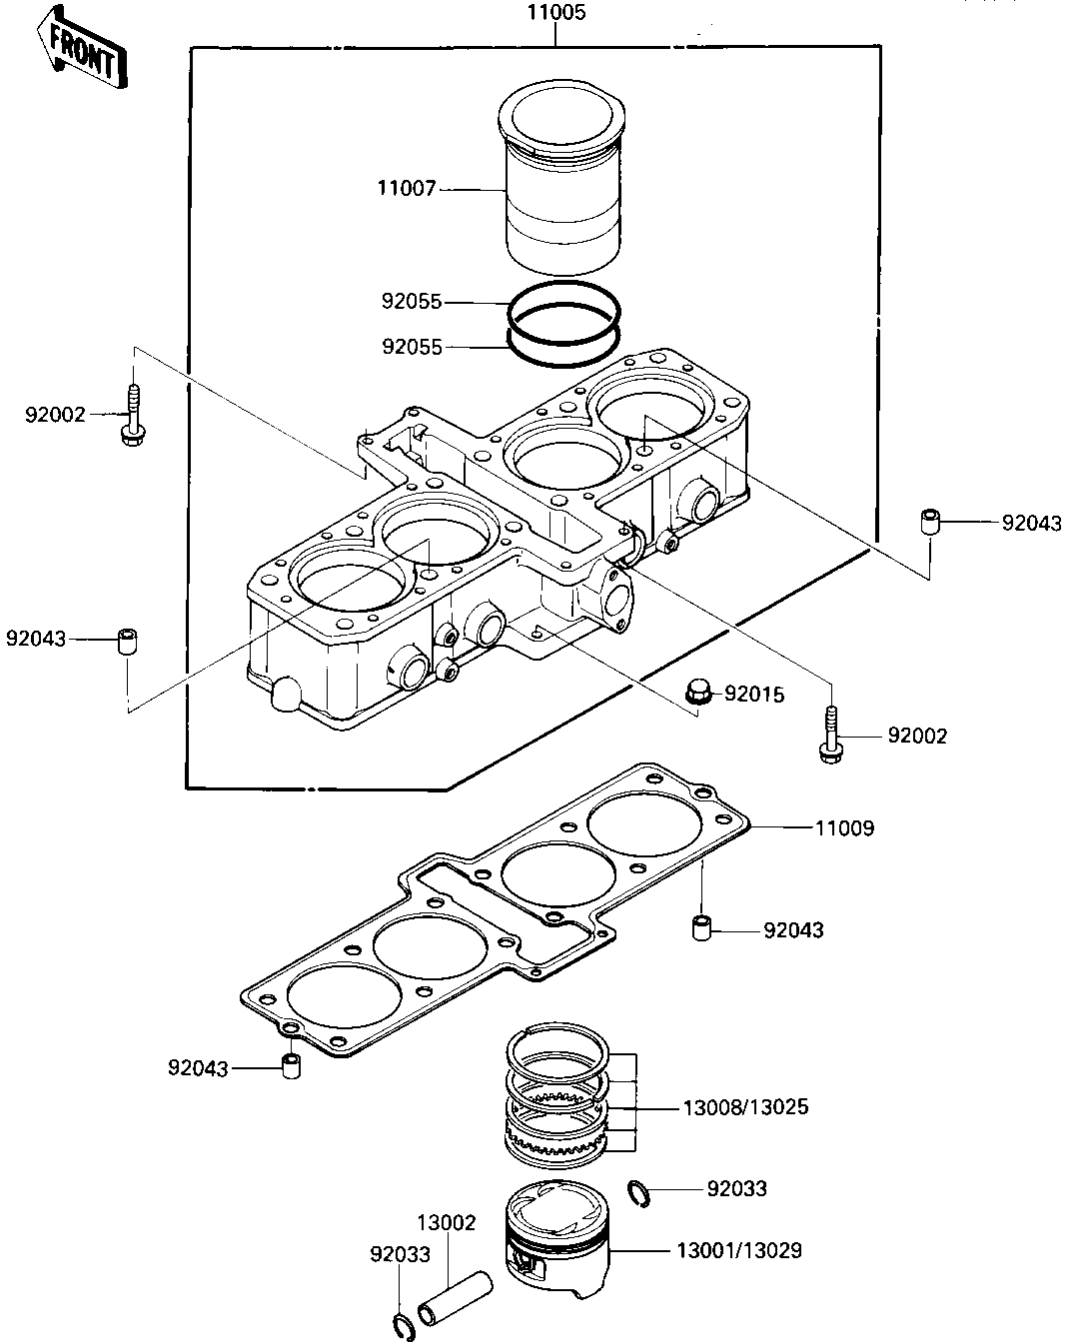

# 1987 Ninja® 600RX PARTS DIAGRAM

## CYLINDER/PISTONS

E1120-0076

Re  
N

## CYLINDER/PISTONS

ITEM NAME	PART NUMBER	QUANTITY
CYLINDER-ENGINE (Ref # 11005)	11005-1493	1
LINER-CYLINDER (Ref # 11007)	11007-1086	4
GASKET,CYLINDER BASE (Ref # 11009)	11009-1578	1
PISTON-ENGINE,STD (Ref # 13001)	13001-1233	4
PIN-PISTON (Ref # 13002)	13002-1057	4
RING-SET-PISTON,STD (Ref # 13008)	13008-1074	4
RING-SET-PISTON L,O/S (Ref # 13025)	13025-1072	4
PISTON-ENGINE L,O/S 0 (Ref # 13029)	13029-1149	4
BOLT,6X28 (Ref # 92002)	92002-1104	4
NUT,CAP 6MM,BLACK (Ref # 92015)	92015-1170	2
RING-SNAP,PISTON PIN (Ref # 92033)	92033-1151	8
PIN,DOWEL,8.2X10X14 (Ref # 92043)	92043-1264	4
RING-O,66.5MM (Ref # 92055)	92055-1287	8