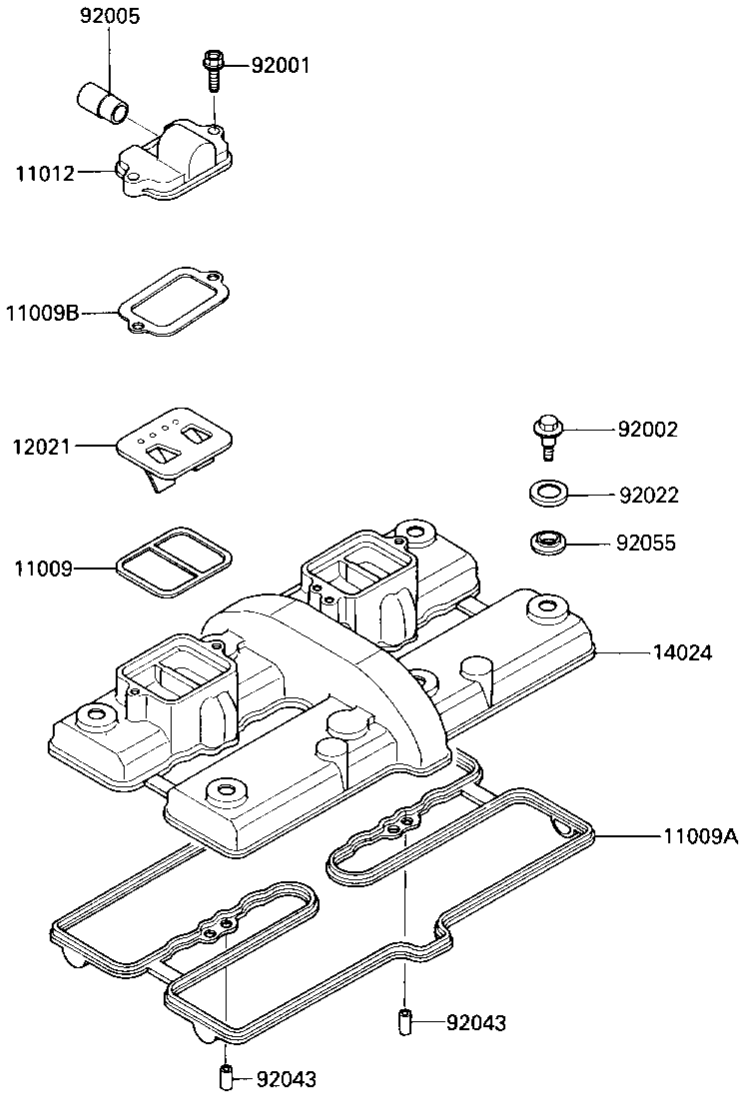

# 1987 Ninja® 600RX PARTS DIAGRAM

## CYLINDER HEAD COVER

E1112-0093

Re  
No

## CYLINDER HEAD COVER

ITEM NAME	PART NUMBER	QUANTITY
GASKET, REED VALVE (Ref # 11009)	11009-1905	2
GASKET, CYLINDER HEAD (Ref # 11009A)	11009-1497	1
GASKET (Ref # 11009B)	11009-1545	2
CAP, REED VALVE (Ref # 11012)	11012-1481	2
VALVE-ASSY-REED (Ref # 12021)	12021-1053	2
COVER, CYLINDER HEAD (Ref # 14024)	14024-1144	1
BOLT, FLANGED, 6X22 (Ref # 92001)	92001-1352	4
BOLT (Ref # 92002)	92150-1447	6
FITTING, REED VALVE (Ref # 92005)	92005-1006	2
WASHER, HEAD COVER BOL (Ref # 92022)	92022-1637	6
PIN, DOWEL, 6.2X8X14 (Ref # 92043)	92043-1263	4
RING-O, HEAD COVER BOL (Ref # 92055)	92055-1225	6