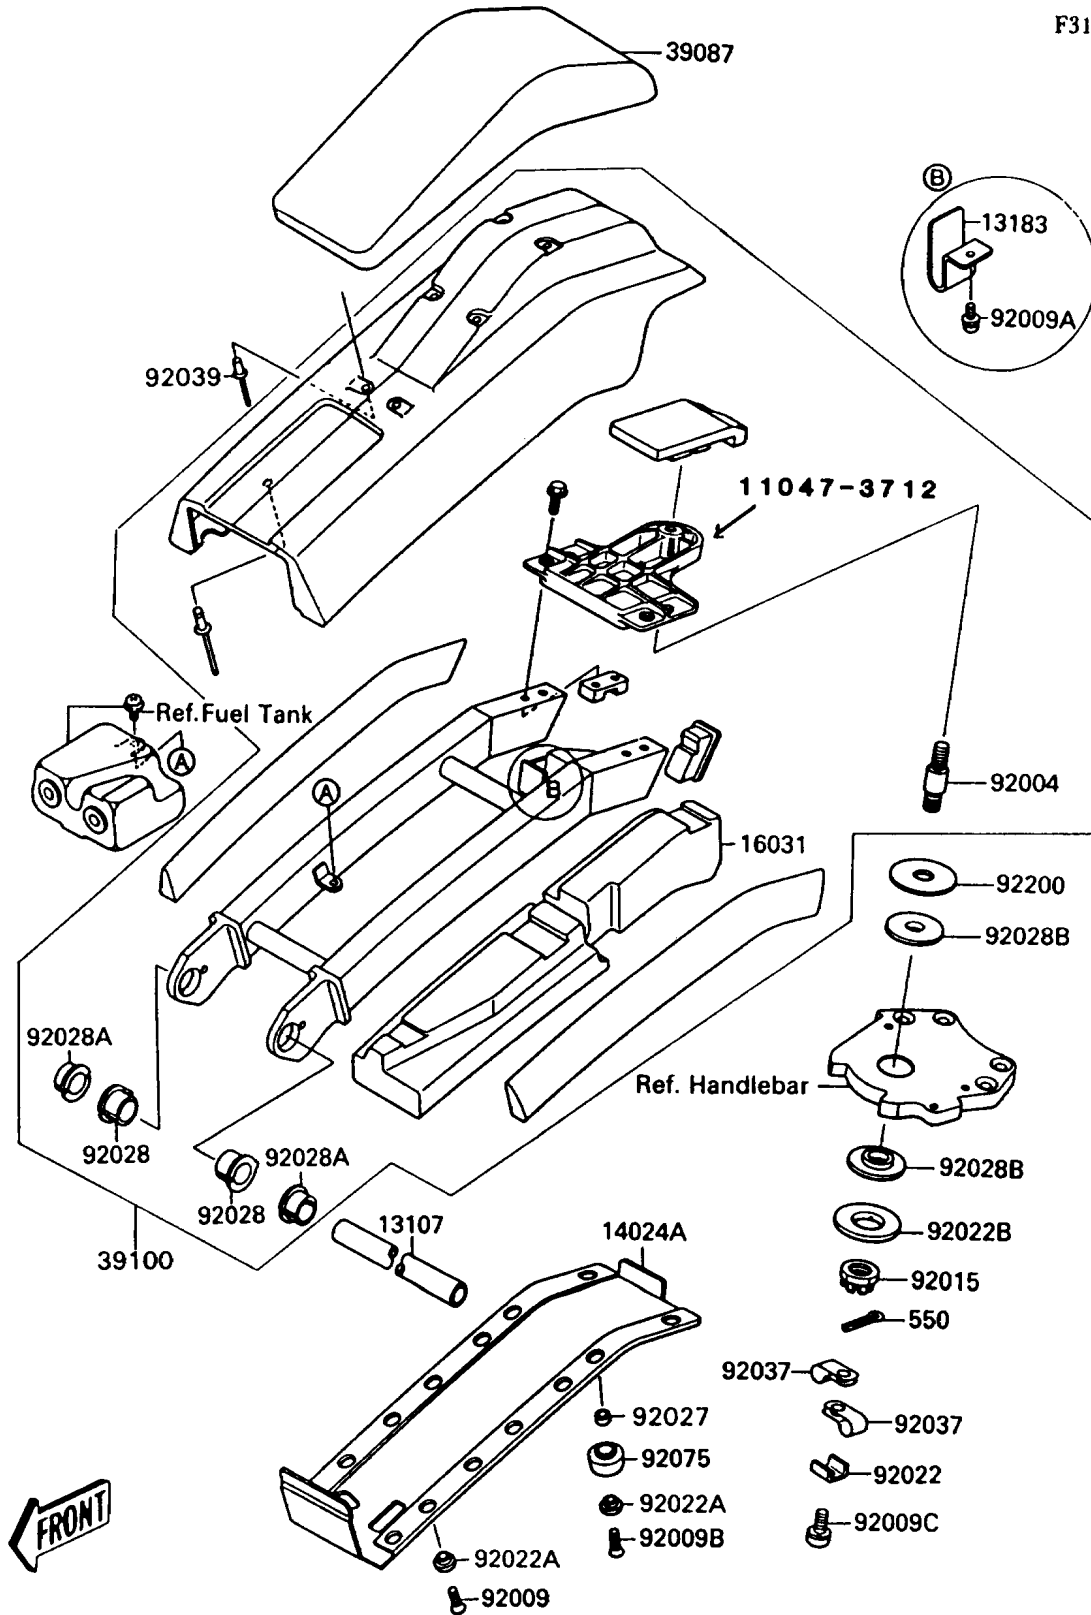

1991 300 SX PARTS DIAGRAM

Handle Pole(JS300-A5)

F3171B

1991 300 SX PARTS LIST

Handle Pole(JS300-A5)

ITEM NAME	PART NUMBER	QUANTITY
SHAFT (Ref # 13107)	13107-3703	1
PLATE (Ref # 13183)	13183-3708	1
COVER,HANDLE POLE,LWR,BLACK (Ref # 14024A)	14024-3782-6D	1
FLOAT (Ref # 16031)	16031-3705	1
PAD-HANDLE (Ref # 39087)	39087-3704	1
POLE-COMP-HANDLE,M.M.BLUE (Ref # 39100)	39100-3702-8Z	1
STUD (Ref # 92004)	92004-3728	1
SCREW,6X16.9 (Ref # 92009)	92009-3709	1
SCREW,5X10 (Ref # 92009A)	92009-3718	1
SCREW,6X21 (Ref # 92009B)	92009-3725	1
SCREW,5X16 (Ref # 92009C)	92009-3736	1
NUT,CASTLE,18MM (Ref # 92015)	92015-3006	1
WASHER,CLAMP (Ref # 92022)	92022-3014	1
WASHER (Ref # 92022A)	92022-3732	1
WASHER (Ref # 92022B)	92022-571	1
COLLAR,7.1X10.5X6 (Ref # 92027)	92027-3702	1
BUSHING (Ref # 92028)	92028-3710	1
BUSHING (Ref # 92028A)	92028-3711	1
BUSHING (Ref # 92028B)	92028-3743	1
CLAMP,LEAD WIRE (Ref # 92037)	92037-3007	1
RIVET (Ref # 92039)	92039-3712	1
DAMPER (Ref # 92075)	92075-3722	1
WASHER,20.5X80X1 (Ref # 92200)	92200-3709	1
PIN-COTTER,4X40 (Ref # 550)	550S4040	1