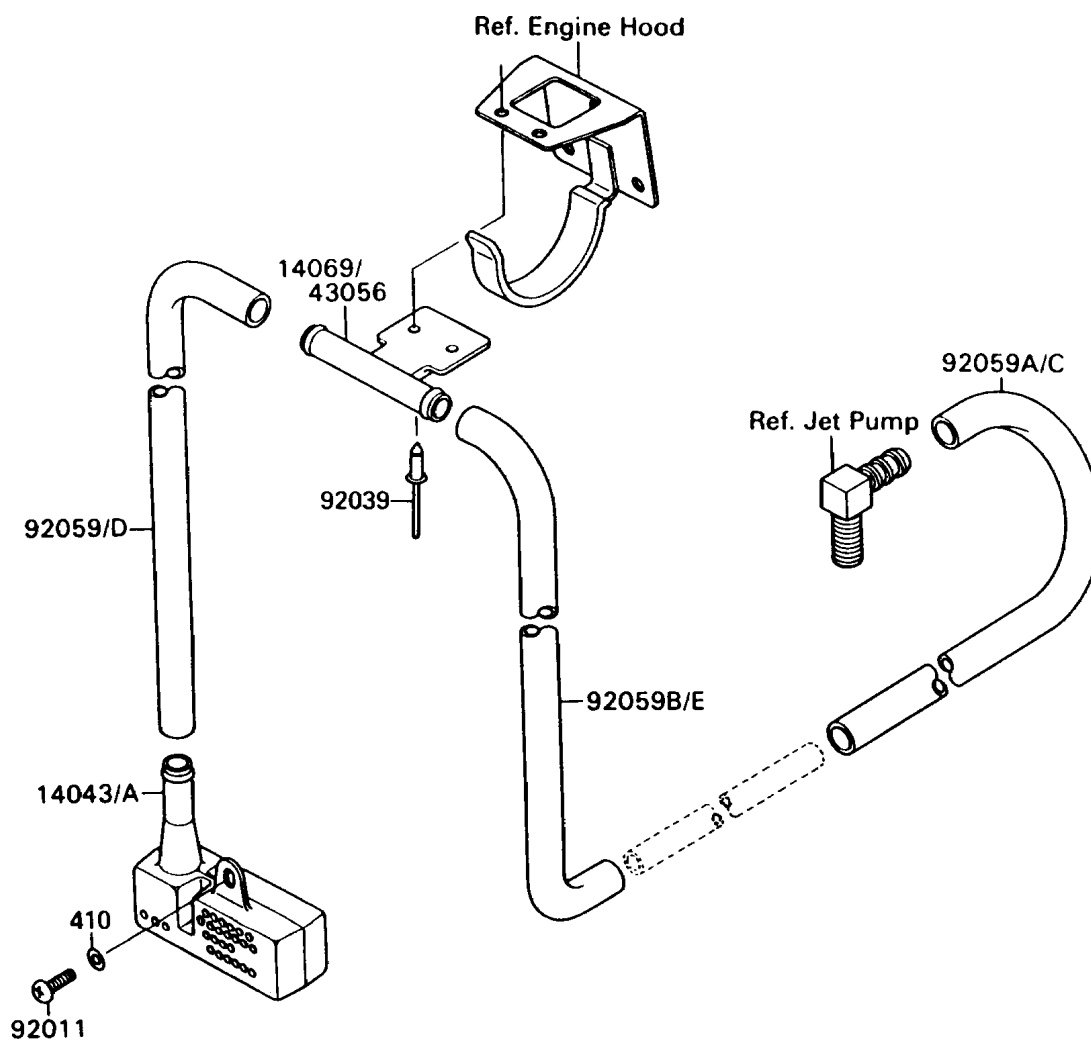

1991 300 SX PARTS DIAGRAM

Bilge System

(F3145)

1991 300 SX PARTS LIST

Bilge System

ITEM NAME	PART NUMBER	QUANTITY
FILTER (Ref # 14043A)	14043-3706	1
BREATHER (Ref # 14069)	14069-3707	1
SCREW,TAPPING (Ref # 92011)	92011-561	1
RIVET (Ref # 92039)	92039-3712	1
TUBE,15.5X21.5X280 (Ref # 92059B)	92059-3855	1
TUBE (Ref # 92059C)	92059-3887	1
TUBE,15.5X21.5X490 (Ref # 92059D)	92059-3889	1
WASHER-PLAIN-SMALL,6MM (Ref # 410)	410S0600	1