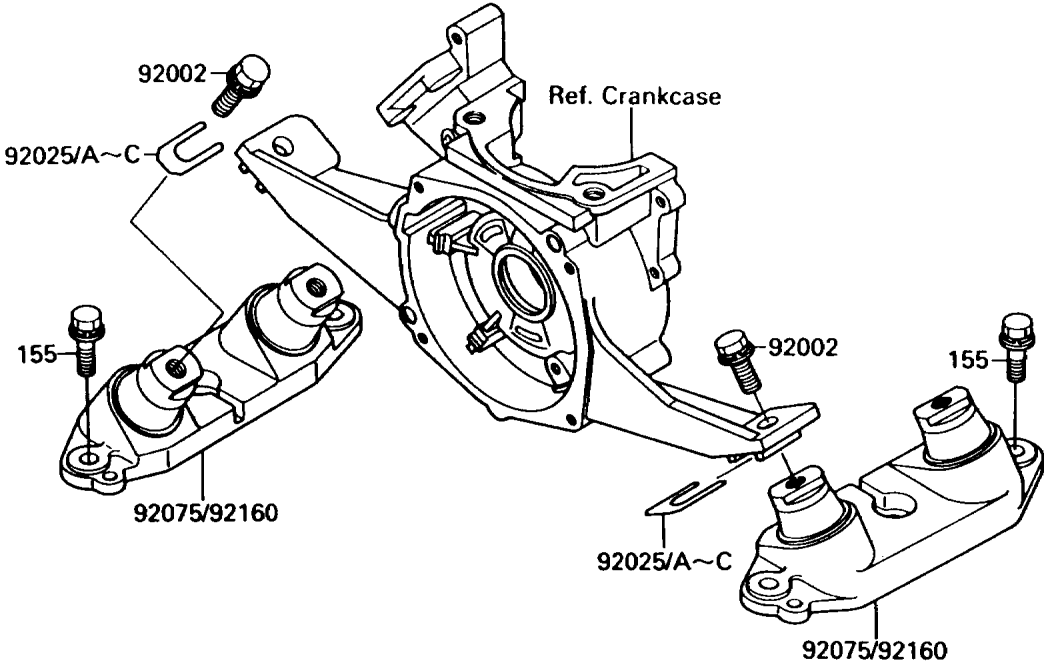

1991 300 SX PARTS DIAGRAM

Engine Mount

(F3144)

1991 300 SX PARTS LIST

Engine Mount

ITEM NAME	PART NUMBER	QUANTITY
BOLT,10X25 (Ref # 92002)	92002-3770	1
SHIM,T=0.3MM (Ref # 92025)	92025-3705	1
SHIM,T=0.5MM (Ref # 92025A)	92025-3706	1
SHIM,T=1.0MM (Ref # 92025B)	92025-3707	1
SHIM,T=1.5MM (Ref # 92025C)	92025-3708	1
DAMPER,ENGINE MOUNT (Ref # 92160)	92160-3760	1
BOLT-WSP-SMALL,8X20 (Ref # 155)	155R0820	1