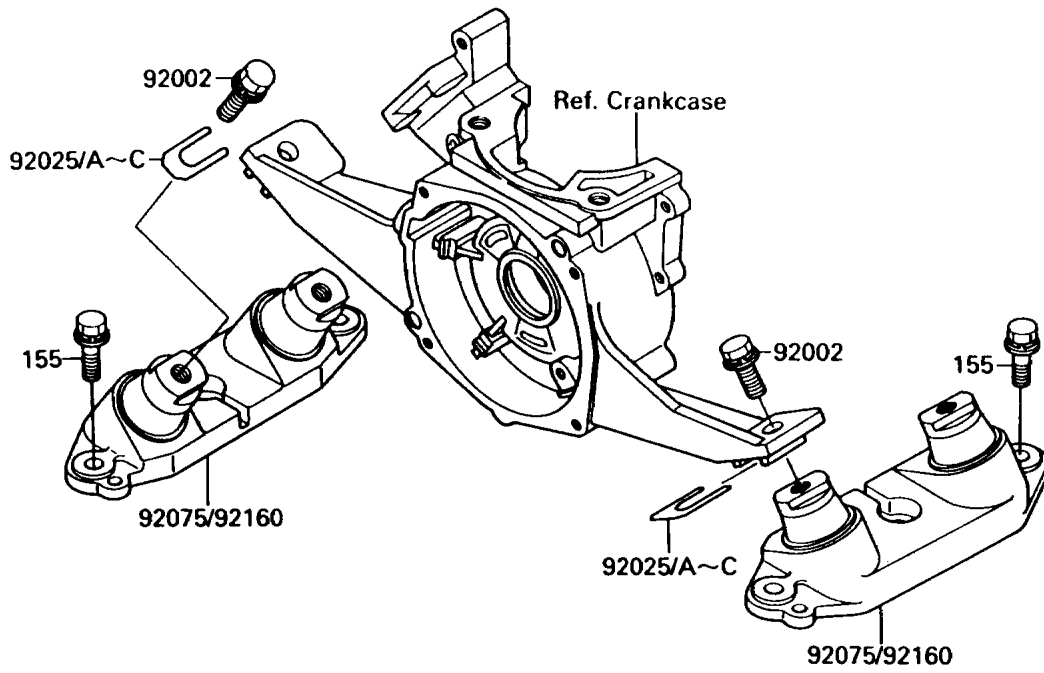

1989 300 SX PARTS DIAGRAM

Engine Mount

(F3144)

1989 300 SX PARTS LIST

Engine Mount

ITEM NAME	PART NUMBER	QUANTITY
BOLT,10X25 (Ref # 92002)	92002-3770	4
SHIM,T=0.3MM (Ref # 92025)	92025-3705	AR
SHIM,T=0.5MM (Ref # 92025A)	92025-3706	AR
SHIM,T=1.0MM (Ref # 92025B)	92025-3707	AR
SHIM,T=1.5MM (Ref # 92025C)	92025-3708	AR
DAMPER,ENGINE MOUNT (Ref # 92075)	92075-3720	2
BOLT-WSP-SMALL,8X20 (Ref # 155)	155R0820	6