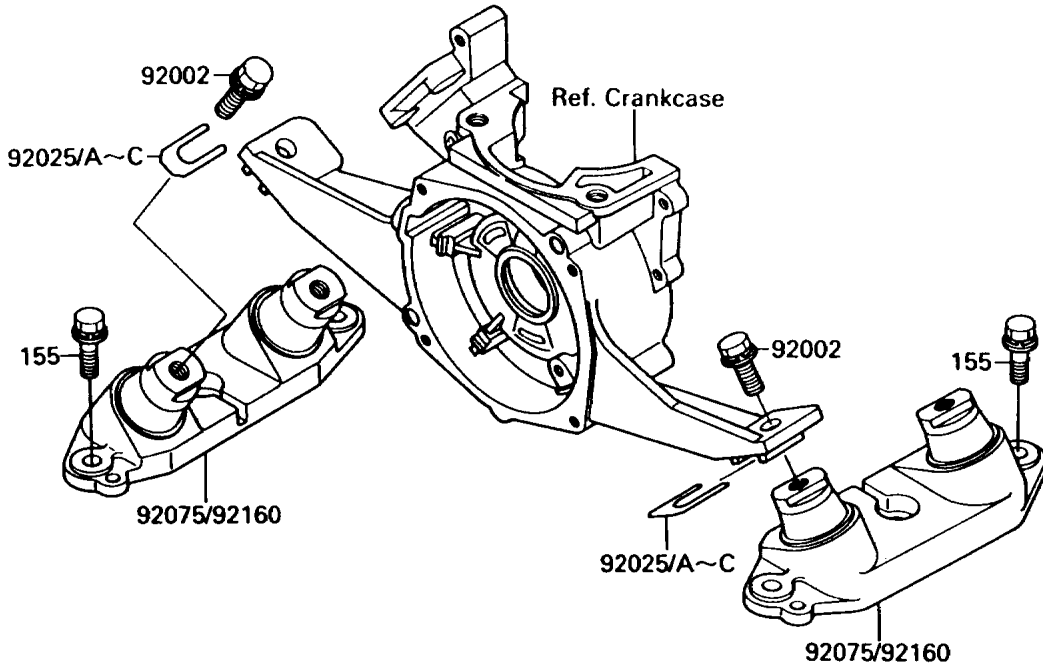

1989 300 SX PARTS DIAGRAM

Engine Mount

(F3144)

1989 300 SX PARTS LIST

Engine Mount

ITEM NAME	PART NUMBER	QUANTITY
BOLT,10X25 (Ref # 92002)	92002-3770	4
SHIM,T=0.3MM (Ref # 92025)	92025-3705	AR
SHIM,T=0.5MM (Ref # 92025A)	92025-3706	AR
SHIM,T=1.0MM (Ref # 92025B)	92025-3707	AR
SHIM,T=1.5MM (Ref # 92025C)	92025-3708	AR
DAMPER,ENGINE MOUNT (Ref # 92075)	92075-3720	2
BOLT-WSP-SMALL,8X20 (Ref # 155)	155R0820	6