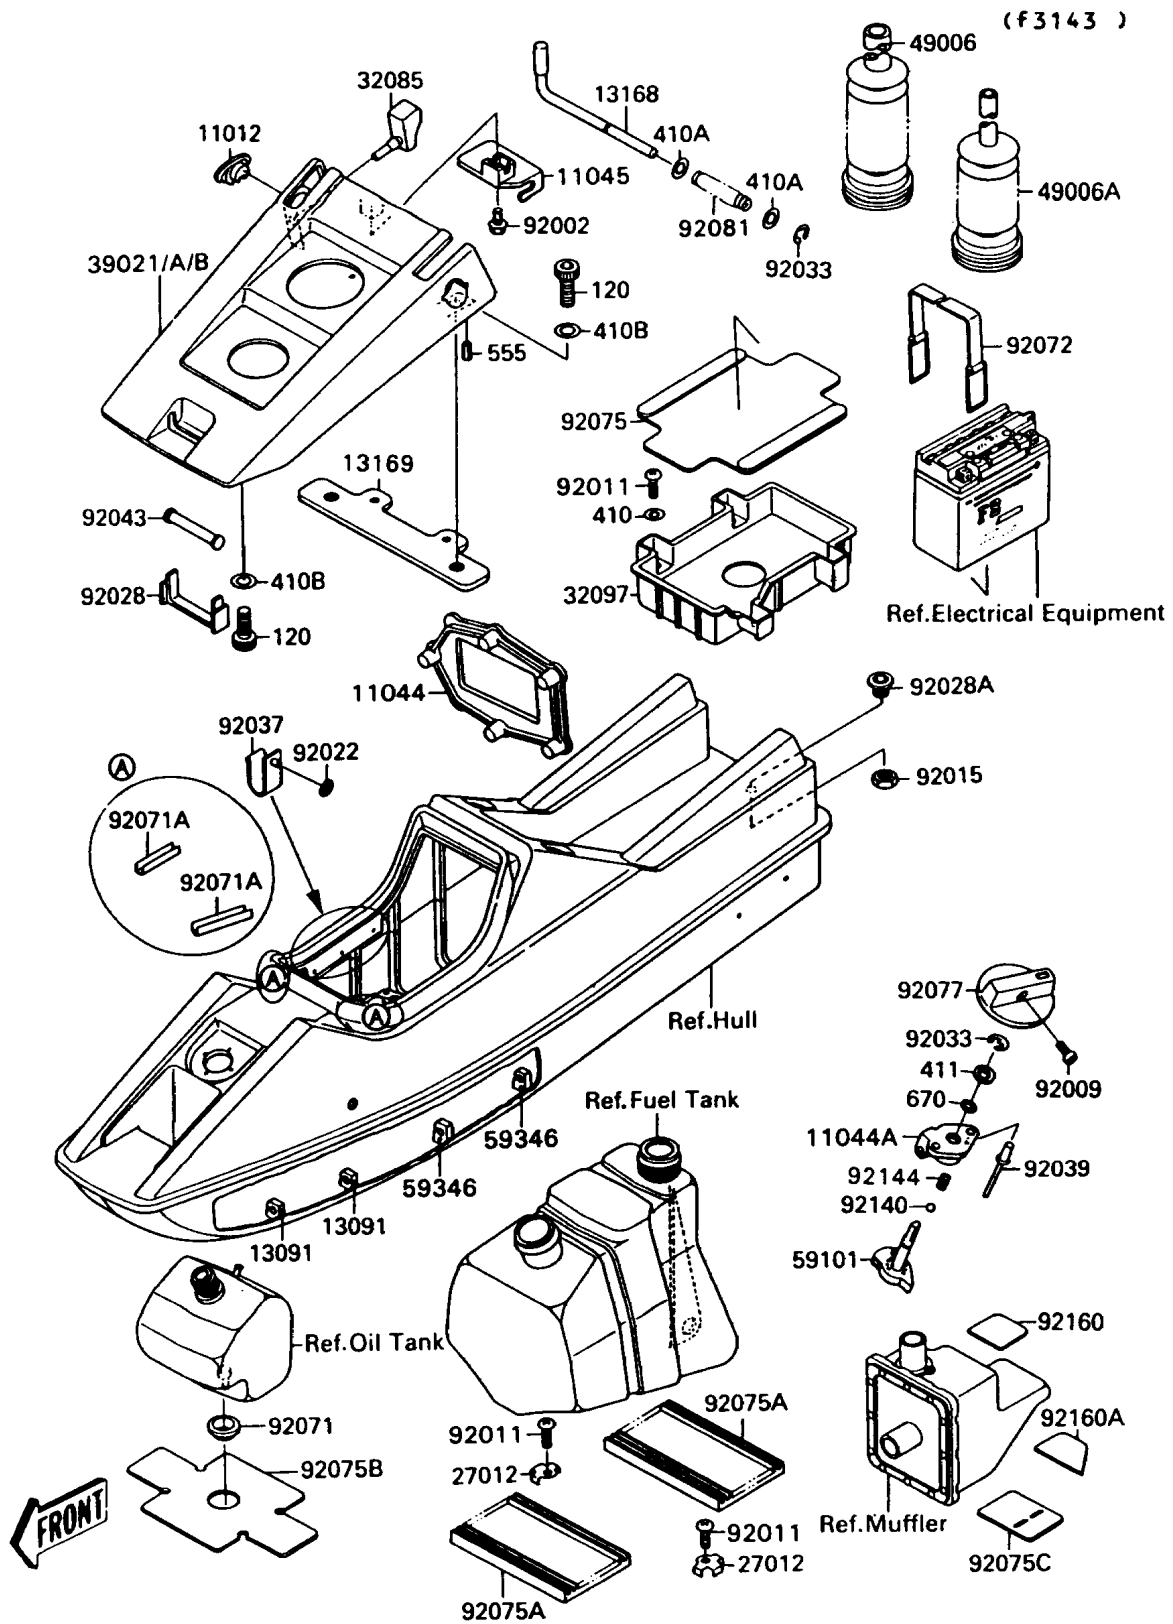

## 1991 300 SX PARTS DIAGRAM

Hull Fittings

## 1991 300 SX PARTS LIST

### Hull Fittings

ITEM NAME	PART NUMBER	QUANTITY
CAP (Ref # 11012)	11012-3709	1
BRACKET (Ref # 11044)	11044-3703	1
BRACKET (Ref # 11044A)	11044-3704	1
BRACKET (Ref # 11045)	11045-3769	1
HOLDER (Ref # 13091)	13091-3712	1
LEVER (Ref # 13168)	13168-3702	1
PLATE (Ref # 13169)	13169-3703	1
HOOK (Ref # 27012)	27012-501	1
STOPPER (Ref # 32085)	32085-3704	1
CASE-BATTERY (Ref # 32097)	32097-3702	1
BRACKET-HANDLE POLE,M.M.BLUE (Ref # 39021B)	39021-3702-8Z	1
BOOT (Ref # 49006)	49006-3703	1
BOOT (Ref # 49006A)	49006-3704	1
REEL,CHOKE (Ref # 59101)	59101-3702	1
DETENT (Ref # 59346)	59346-504	1
BOLT,6X12 (Ref # 92002)	92002-3763	1
SCREW,4X8 (Ref # 92009)	92009-3729	1
SCREW,TAPPING (Ref # 92011)	92011-561	1
NUT (Ref # 92015)	92015-3779	1
WASHER,LOCK,5MM (Ref # 92022)	92022-3723	1
BUSHING (Ref # 92028)	92028-3712	1
BUSHING (Ref # 92028A)	92028-3734	1
RING-SNAP,7MM (Ref # 92033)	92033-3704	1
CLAMP,FUEL TUBE (Ref # 92037)	92037-3720	1
RIVET (Ref # 92039)	92039-3714	1
PIN (Ref # 92043)	92043-3706	1
GROMMET,OIL TANK (Ref # 92071)	92071-3720	1
GROMMET,L=100 (Ref # 92071A)	92071-3744	1
BAND,BATTERY,L=366 (Ref # 92072)	92072-3706	1

## 1991 300 SX PARTS LIST

Hull Fittings

ITEM NAME	PART NUMBER	QUANTITY
DAMPER,BATTERY (Ref # 92075)	92075-3714	1
DAMPER (Ref # 92075A)	92075-3716	1
DAMPER,OIL TANK (Ref # 92075B)	92075-3717	1
DAMPER,MUFFLER (Ref # 92075C)	92075-3747	1
KNOB,FUEL TAP (Ref # 92077)	92077-3704	1
SPRING (Ref # 92081)	92081-3703	1
BALL,3MM (Ref # 92140)	92140-3702	1
SPRING (Ref # 92144)	92144-3712	1
DAMPER (Ref # 92160)	92160-3714	1
DAMPER (Ref # 92160A)	92160-3715	1
BOLT-SOCKET (Ref # 120)	120R1025	1
WASHER-PLAIN-SMALL,6MM (Ref # 410)	410S0600	1
WASHER-PLAIN-SMALL,8MM (Ref # 410A)	410S0800	1
W-PLAIN-S,10MM (Ref # 410B)	410S1000	1
WASHER-PLAIN,8MM (Ref # 411)	411S0800	1
PIN-SPRING,4X14 (Ref # 555)	555B0414	1
O RING,8MM (Ref # 670)	670B1508	1