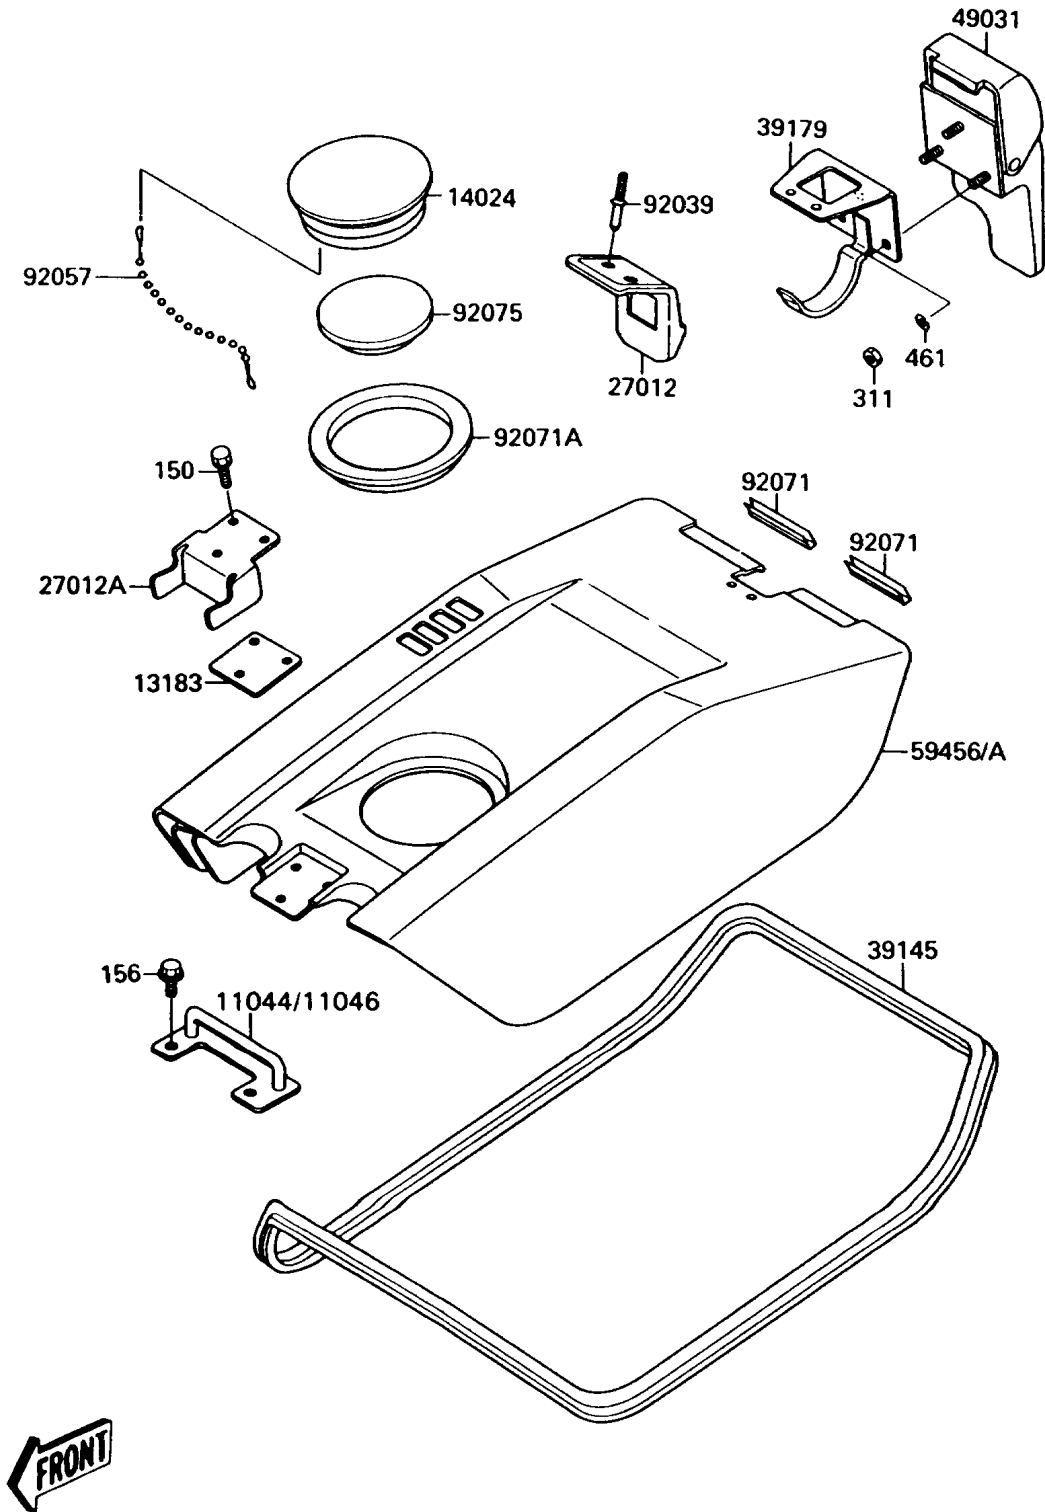

1991 300 SX PARTS DIAGRAM

Engine Hood

(F3142)

1991 300 SX PARTS LIST

Engine Hood

ITEM NAME	PART NUMBER	QUANTITY
BRACKET (Ref # 11046)	11046-3815	1
PLATE (Ref # 13183)	13183-3719	1
COVER (Ref # 14024)	14024-3748	1
HOOK (Ref # 27012)	27012-3703	1
HOOK,HOOD,FR (Ref # 27012A)	27012-3704	1
TRIM-SEAL (Ref # 39145)	39145-3707	1
BRACKET-LATCH (Ref # 39179)	39179-3701	1
LATCH (Ref # 49031)	49031-3702	1
HOOD-COMP-ENGINE,JET WHITE (Ref # 59456A)	59456-3716-8C	1
RIVET (Ref # 92039)	92039-3722	1
CHAIN,COVER,L=250 (Ref # 92057)	92057-3701	1
GROMMET (Ref # 92071)	92071-3726	1
GROMMET (Ref # 92071A)	92071-3742	1
DAMPER (Ref # 92075)	92075-3737	1
BOLT-WS,5X22 (Ref # 150)	150R0522	1
BOLT-WP,6X25 (Ref # 156)	156R0625	1
NUT-HEX,5MM (Ref # 311)	311R0500	1
WASHER-SPRING,5MM (Ref # 461)	461S0500	1