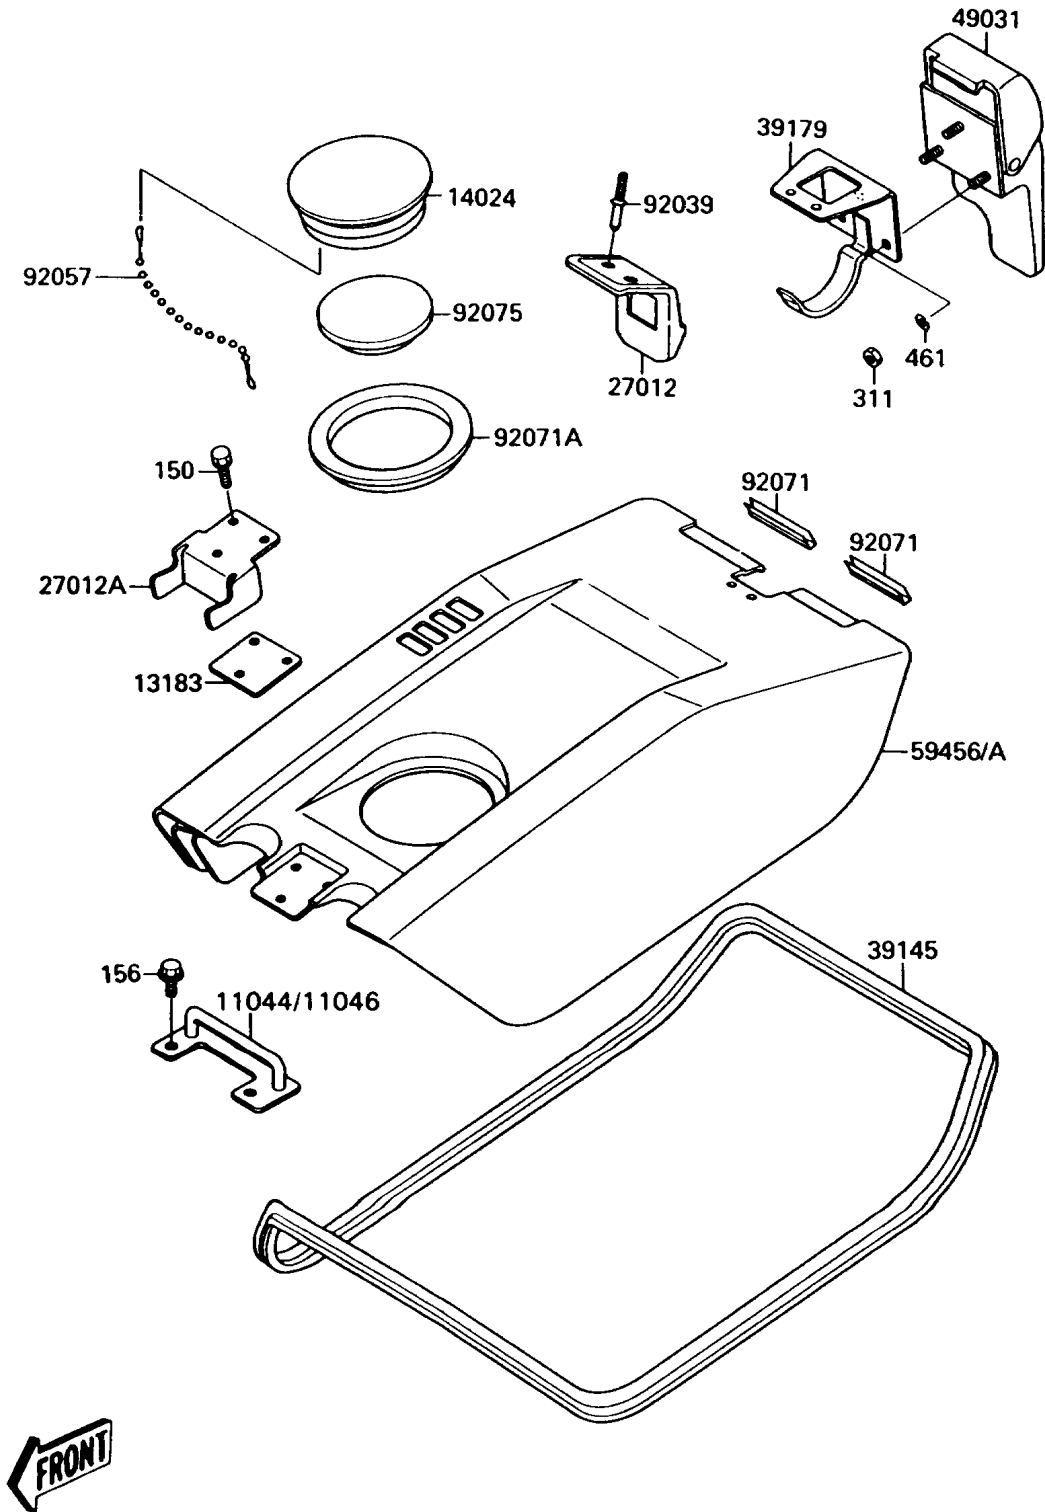

1990 300 SX PARTS DIAGRAM

Engine Hood

(F3142)

1990 300 SX PARTS LIST

Engine Hood

ITEM NAME	PART NUMBER	QUANTITY
BRACKET (Ref # 11046)	11046-3815	1
PLATE (Ref # 13183)	13183-3719	1
COVER (Ref # 14024)	14024-3748	1
HOOK (Ref # 27012)	27012-3703	1
HOOK,HOOD,FR (Ref # 27012A)	27012-3704	1
TRIM-SEAL (Ref # 39145)	39145-3707	1
BRACKET-LATCH (Ref # 39179)	39179-3701	1
LATCH (Ref # 49031)	49031-3702	1
HOOD-COMP-ENGINE,JET WHITE (Ref # 59456A)	59456-3716-8C	1
RIVET (Ref # 92039)	92039-3722	2
CHAIN,COVER,L=250 (Ref # 92057)	92057-3701	1
GROMMET (Ref # 92071)	92071-3726	2
GROMMET (Ref # 92071A)	92071-3742	1
DAMPER (Ref # 92075)	92075-3737	1
BOLT-WS,5X22 (Ref # 150)	150R0522	3
BOLT-WP,6X25 (Ref # 156)	156R0625	2
NUT-HEX,5MM (Ref # 311)	311R0500	3
WASHER-SPRING,5MM (Ref # 461)	461S0500	3