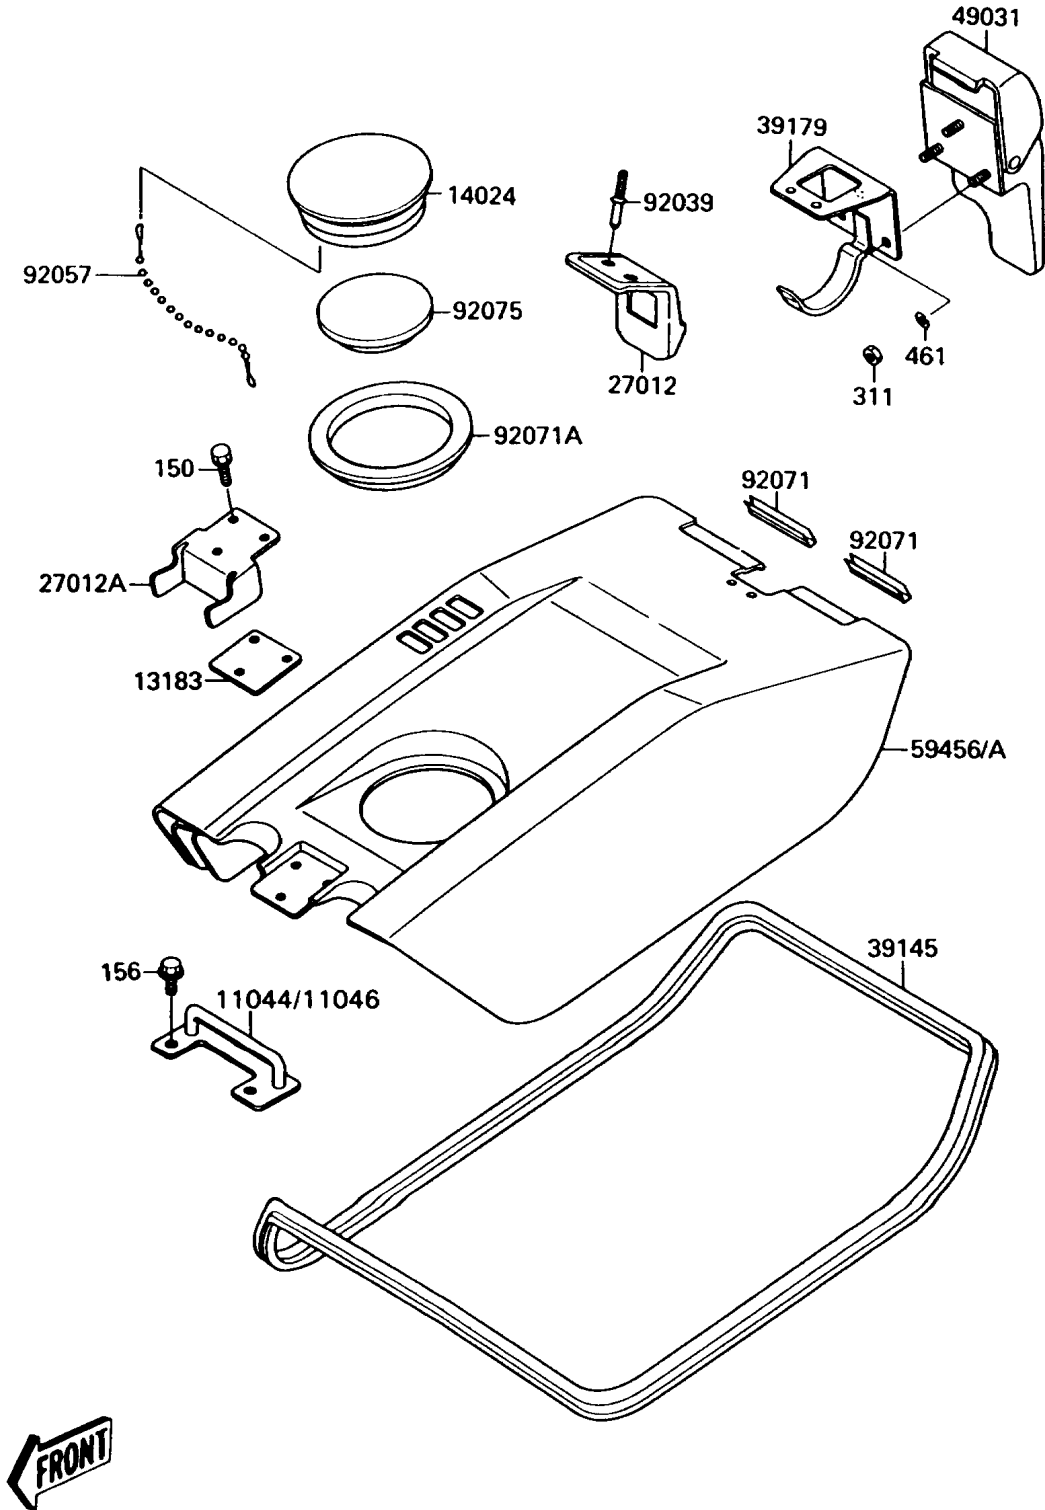

1989 300 SX PARTS DIAGRAM

Engine Hood

(F3142)

1989 300 SX PARTS LIST

Engine Hood

ITEM NAME	PART NUMBER	QUANTITY
BRACKET (Ref # 11046)	11046-3815	1
PLATE (Ref # 13183)	13183-3719	1
COVER (Ref # 14024)	14024-3748	1
HOOK (Ref # 27012)	27012-3703	1
HOOK,HOOD,FR (Ref # 27012A)	27012-3704	1
TRIM-SEAL (Ref # 39145)	39145-3707	1
BRACKET-LATCH (Ref # 39179)	39179-3701	1
LATCH (Ref # 49031)	49031-3702	1
HOOD-COMP-ENGINE,JET WHITE (Ref # 59456)	59456-3702-8C	1
RIVET (Ref # 92039)	92039-3722	2
CHAIN,COVER,L=250 (Ref # 92057)	92057-3701	1
GROMMET (Ref # 92071)	92071-3726	2
GROMMET (Ref # 92071A)	92071-3742	1
DAMPER (Ref # 92075)	92075-3737	1
BOLT-WS,5X22 (Ref # 150)	150R0522	3
BOLT-WP,6X25 (Ref # 156)	156R0625	2
NUT-HEX,5MM (Ref # 311)	311R0500	3
WASHER-SPRING,5MM (Ref # 461)	461S0500	3