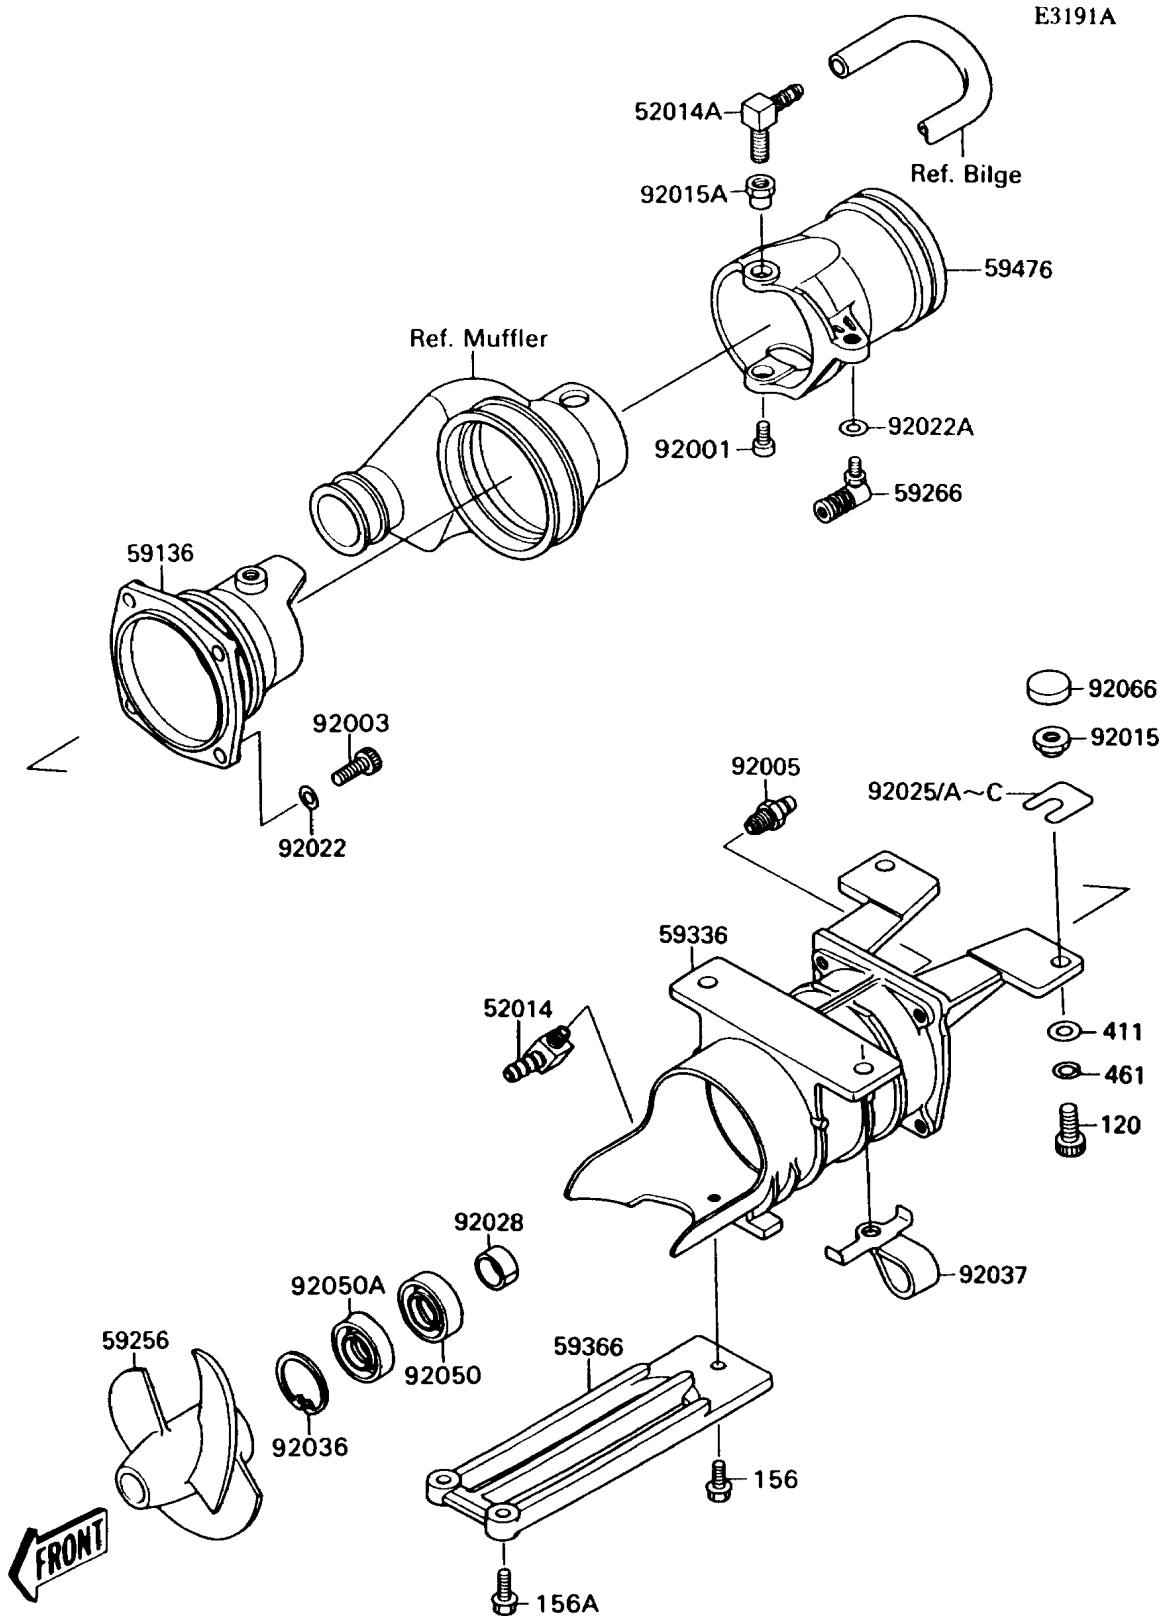

## 1991 300 SX PARTS DIAGRAM

Jet Pump(JS300-A2/A3/A4/A5)

## 1991 300 SX PARTS LIST

Jet Pump(JS300-A2/A3/A4/A5)

ITEM NAME	PART NUMBER	QUANTITY
ELBOW (Ref # 52014)	52014-3002	1
ELBOW (Ref # 52014A)	52014-3701	1
NOZZLE-PUMP (Ref # 59136)	59136-3702	1
IMPELLER (Ref # 59256)	59256-3706	1
JOINT-BALL (Ref # 59266)	59266-3701	1
CASE-PUMP (Ref # 59336)	59336-3701	1
GRATE (Ref # 59366)	59366-3001	1
NOZZLE-STRG (Ref # 59476)	59476-3704	1
BOLT,SOCKET,6X11 (Ref # 92001)	92001-3701	1
BOLT,8X22 (Ref # 92003)	92003-528	1
FITTING,GREASE (Ref # 92005)	92005-501	1
NUT,10MM (Ref # 92015)	92015-3005	1
NUT,10MM (Ref # 92015A)	92015-3732	1
WASHER (Ref # 92022)	92022-562	1
WASHER (Ref # 92022A)	92022-567	1
SHIM,T=0.3MM (Ref # 92025)	92025-3701	1
SHIM,T=0.5MM (Ref # 92025A)	92025-3702	1
SHIM,T=1.0MM (Ref # 92025B)	92025-3703	1
SHIM,T=1.5MM (Ref # 92025C)	92025-3704	1
BUSHING (Ref # 92028)	92028-503	1
RING-SNAP (Ref # 92036)	92036-502	1
CLAMP (Ref # 92037)	92037-3731	1
SEAL-OIL,SCY20368 (Ref # 92050)	92050-502	1
SEAL-OIL,SC20367 (Ref # 92050A)	92050-503	1
PLUG (Ref # 92066)	92066-3703	1
BOLT-SOCKET (Ref # 120)	120R1025	1
BOLT-WP,6X12 (Ref # 156)	156R0612	1
BOLT-WP (Ref # 156A)	156R0630	1
WASHER-PLAIN,10MM (Ref # 411)	411S1000	1

## 1991 300 SX PARTS LIST

Jet Pump(JS300-A2/A3/A4/A5)

ITEM NAME	PART NUMBER	QUANTITY
WASHER-SPRING,10MM (Ref # 461)	461S1000	1