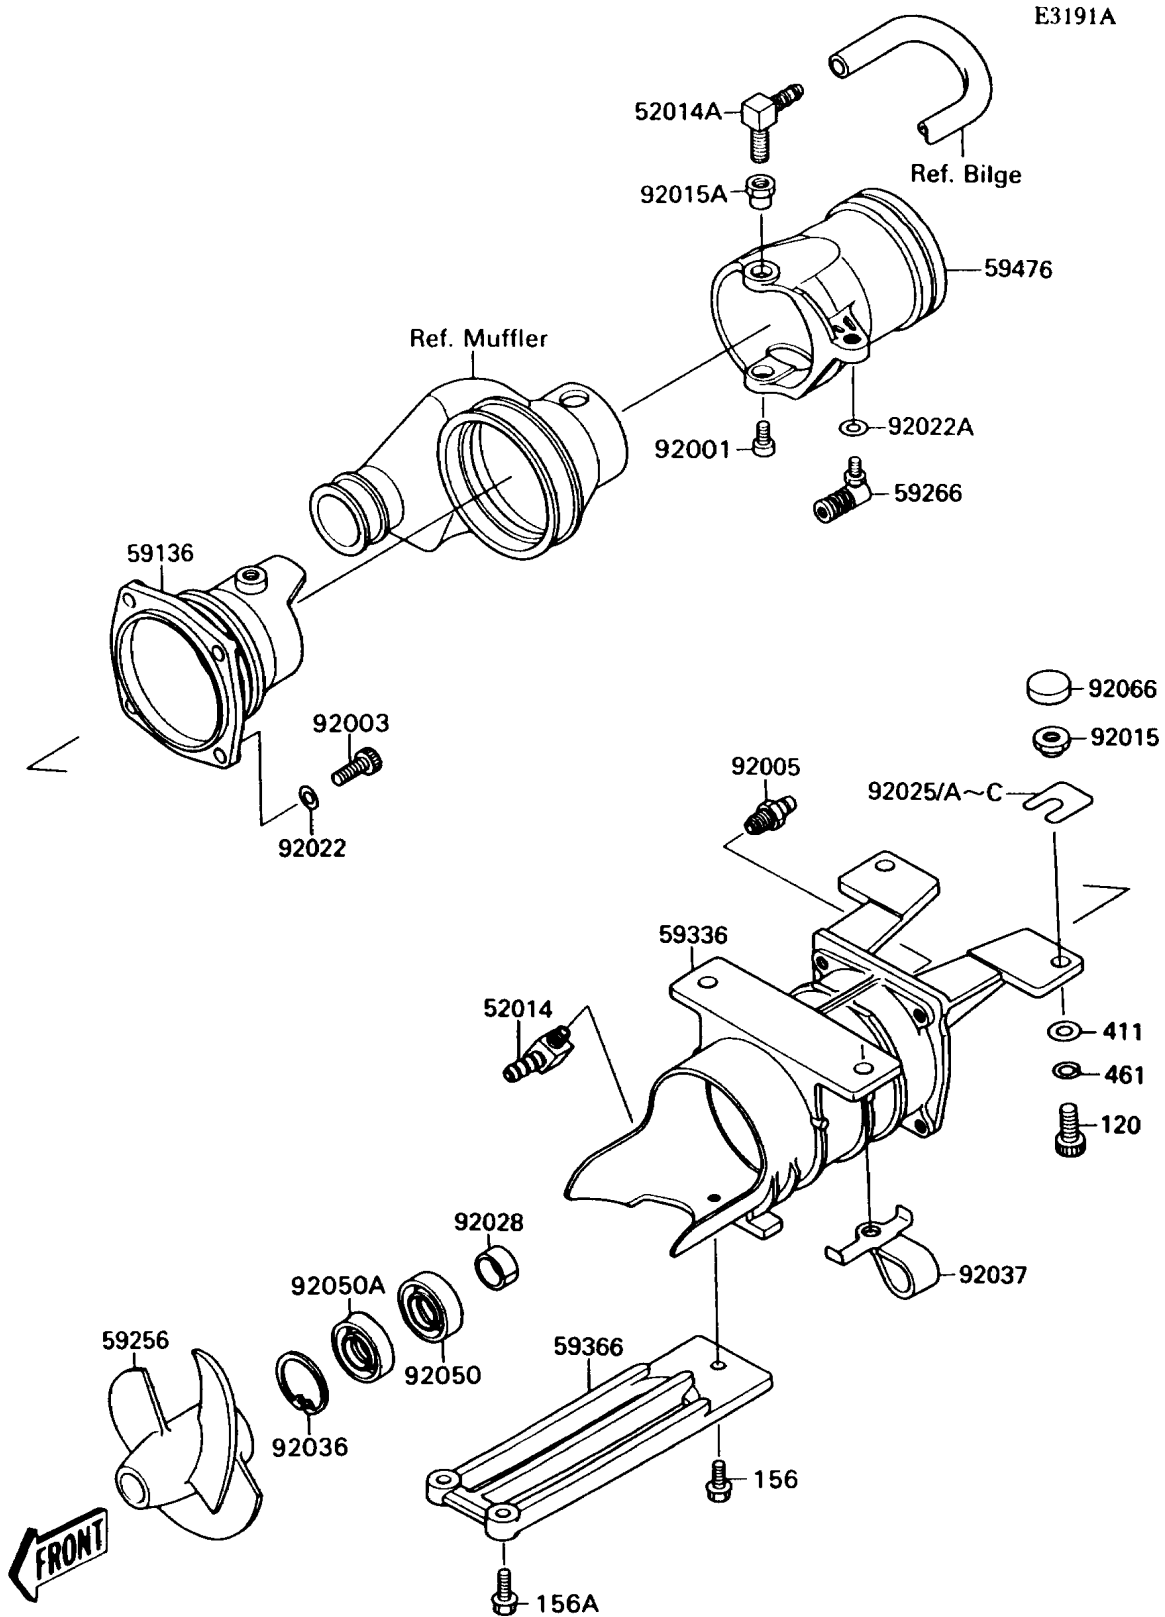

# 1990 300 SX PARTS LIST

Jet Pump(JS300-A2/A3/A4/A5)

| ITEM NAME                       | PART NUMBER | QUANTITY |
|---------------------------------|-------------|----------|
| ELBOW (Ref # 52014)             | 52014-3002  | 1        |
| ELBOW (Ref # 52014A)            | 52014-3701  | 1        |
| NOZZLE-PUMP (Ref # 59136)       | 59136-3702  | 1        |
| IMPELLER (Ref # 59256)          | 59256-3706  | 1        |
| JOINT-BALL (Ref # 59266)        | 59266-3701  | 1        |
| CASE-PUMP (Ref # 59336)         | 59336-3701  | 1        |
| GRATE (Ref # 59366)             | 59366-3001  | 1        |
| NOZZLE-STRG (Ref # 59476)       | 59476-3704  | 1        |
| BOLT,SOCKET,6X11 (Ref # 92001)  | 92001-3701  | 1        |
| BOLT,8X22 (Ref # 92003)         | 92003-528   | 4        |
| FITTING,GREASE (Ref # 92005)    | 92005-501   | 1        |
| NUT,10MM (Ref # 92015)          | 92015-3005  | 4        |
| NUT,10MM (Ref # 92015A)         | 92015-3732  | 1        |
| WASHER (Ref # 92022)            | 92022-562   | 4        |
| WASHER (Ref # 92022A)           | 92022-567   | 1        |
| SHIM,T=0.3MM (Ref # 92025)      | 92025-3701  | AR       |
| SHIM,T=0.5MM (Ref # 92025A)     | 92025-3702  | AR       |
| SHIM,T=1.0MM (Ref # 92025B)     | 92025-3703  | AR       |
| SHIM,T=1.5MM (Ref # 92025C)     | 92025-3704  | AR       |
| BUSHING (Ref # 92028)           | 92028-503   | 1        |
| RING-SNAP (Ref # 92036)         | 92036-502   | 1        |
| CLAMP (Ref # 92037)             | 92037-3731  | 1        |
| SEAL-OIL,SCY20368 (Ref # 92050) | 92050-502   | 1        |
| SEAL-OIL,SC20367 (Ref # 92050A) | 92050-503   | 1        |
| PLUG (Ref # 92066)              | 92066-3703  | 4        |
| BOLT-SOCKET (Ref # 120)         | 120R1025    | 4        |
| BOLT-WP,6X12 (Ref # 156)        | 156R0612    | 1        |
| BOLT-WP (Ref # 156A)            | 156R0630    | 2        |
| WASHER-PLAIN,10MM (Ref # 411)   | 411S1000    | 4        |