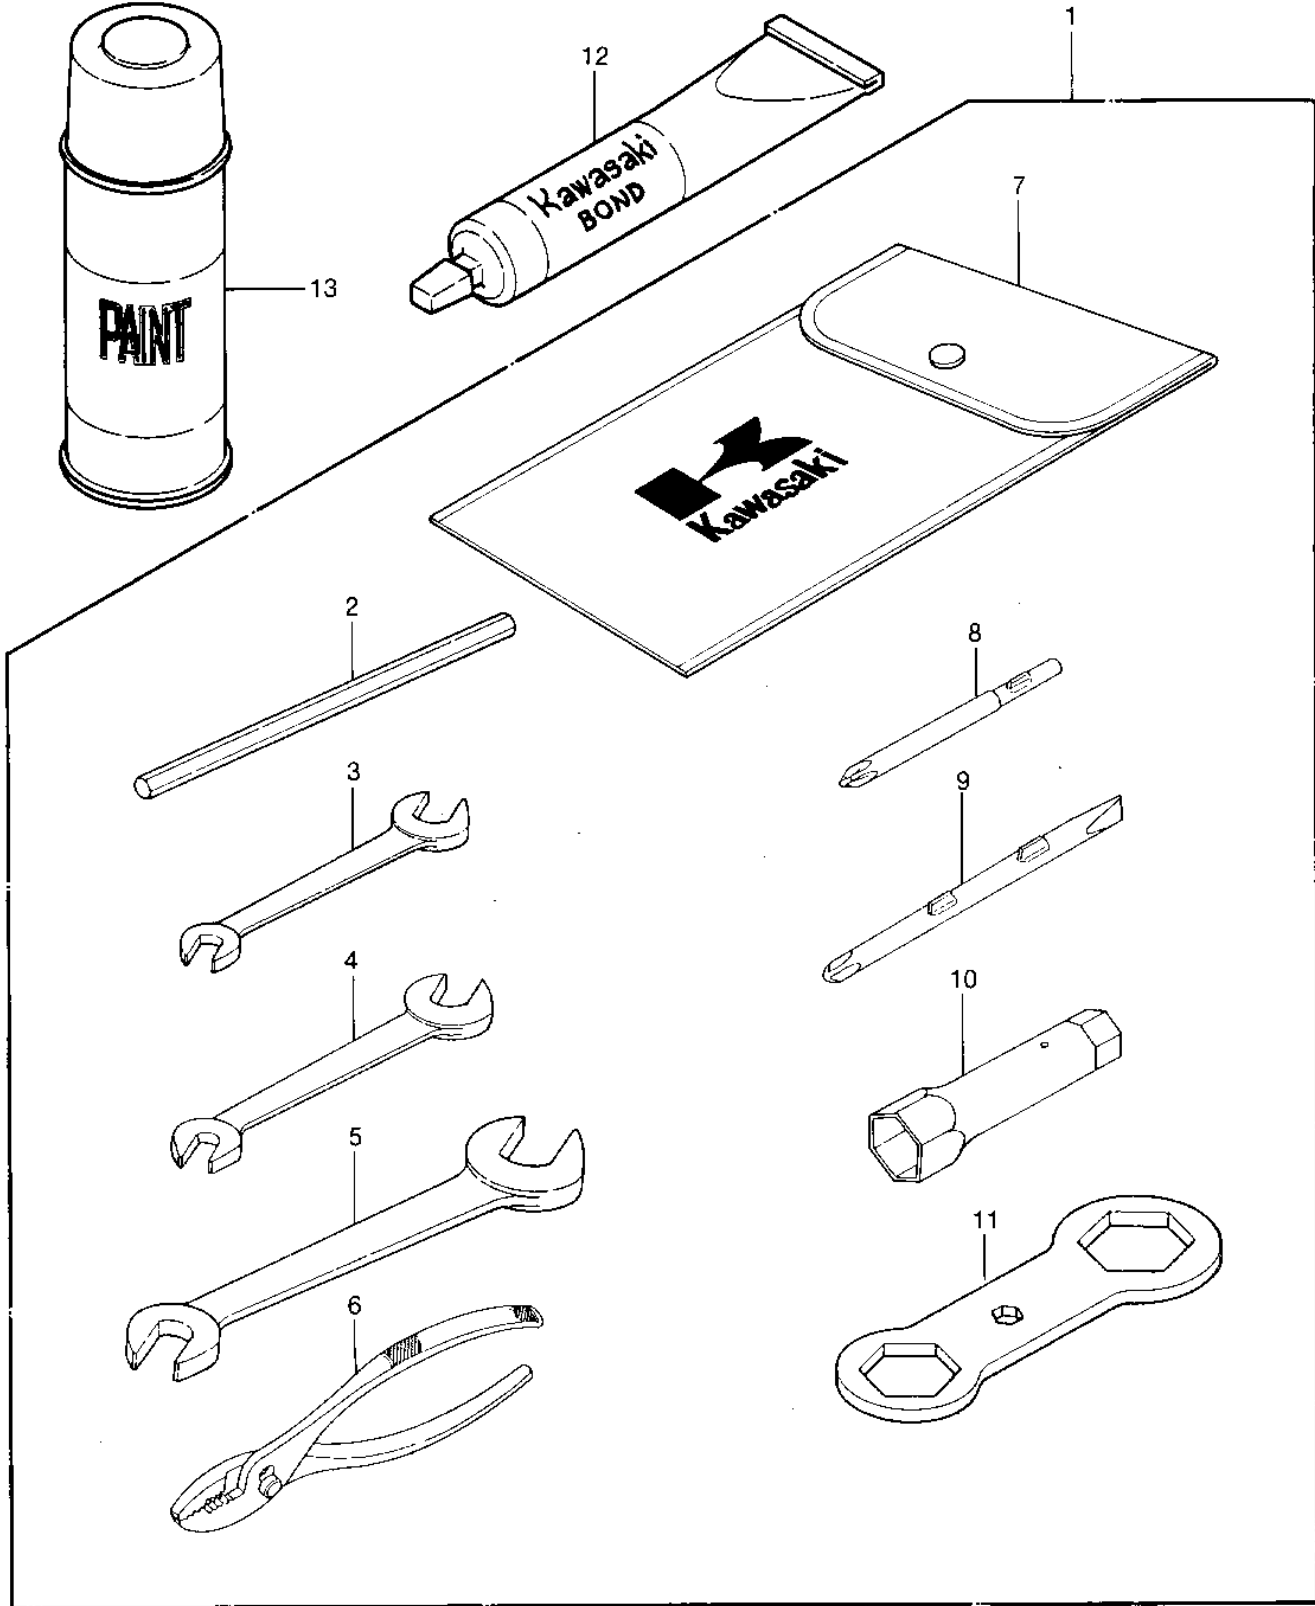

1986 JS440 PARTS DIAGRAM

OWNER TOOLS (JS440-A10)

1986 JS440 PARTS LIST

OWNER TOOLS (JS440-A10)

ITEM NAME	PART NUMBER	QUANTITY
TOOLKIT (Ref # 1)	56007-3706	1
TOOL-WRENCH,ALLEN BAR (Ref # 2)	92110-3702	1
WRENCH,OPEN,8X10 (Ref # 3)	92126-001	1
WRENCH,OPEN END,12X13 (Ref # 4)	92126-002	1
TOOL-WRENCH,OPEN END, (Ref # 5)	92110-1153	1
PLIERS,160MM (Ref # 6)	92112-003	1
BAG,TOOLKIT (Ref # 7)	56008-1019	1
SCREW DRIVER #3 PHLIP (Ref # 8)	92107-005	1
92107-1052 (Canada) (Ref # 9)	92107-1051	1
TOOL-WRENCH (Ref # 10)	92110-1113	1
TOOL-WRENCH,BOX END,2 (Ref # 11)	92110-3701	1
LIQUID GASKET (Ref # 12)	92104-002	AR
PAINT,OPTIC RED 12.5 (Ref # 13)	57002-4002	AR