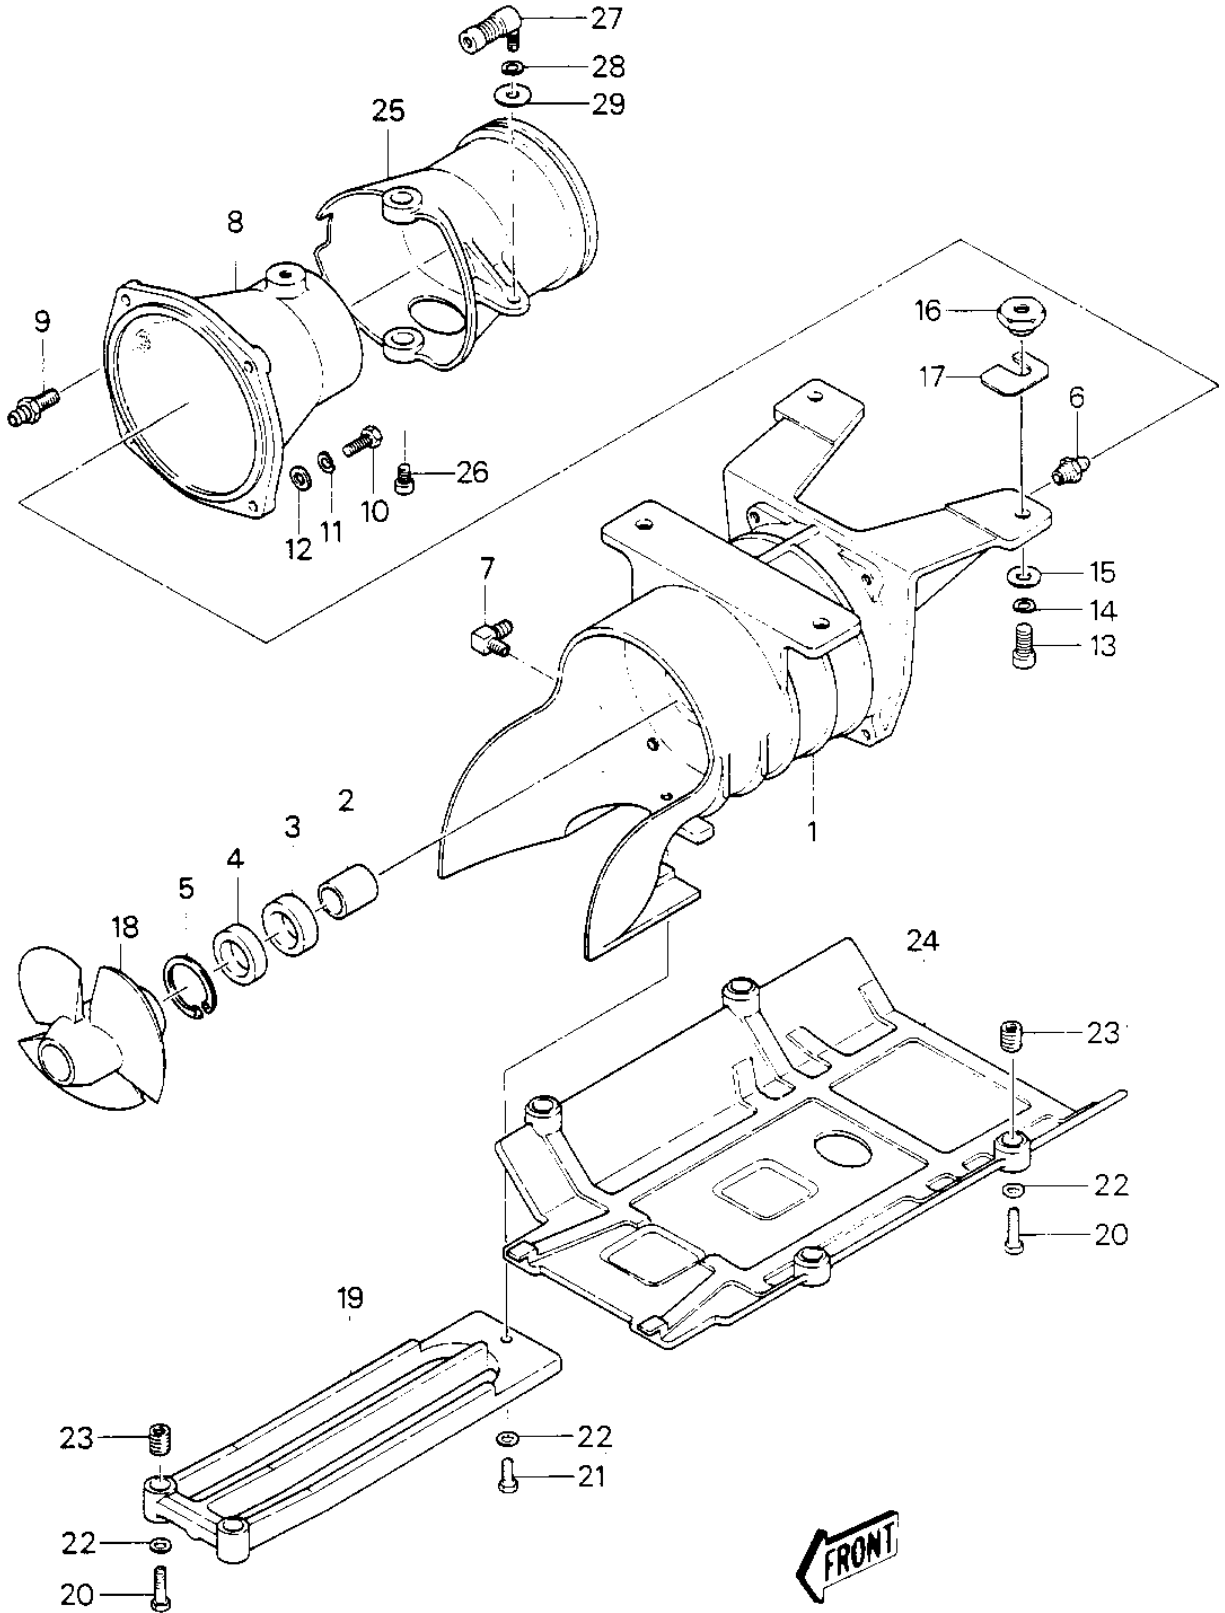

1984 JS440 PARTS DIAGRAM

JET PUMP ('84-'86 JS440-A8/A9/A10)

1984 JS440 PARTS LIST

JET PUMP ('84-'86 JS440-A8/A9/A10)

ITEM NAME	PART NUMBER	QUANTITY
CASE-PUMP (Ref # 1)	59336-3701	1
BUSH (Ref # 2)	92028-503	1
SEAL,OIL SCY20368 (Ref # 3)	92050-502	1
SEAL,OIL SC20367 (Ref # 4)	92050-503	1
RING,SNAP (Ref # 5)	92036-502	1
NIPPLE,GREASE (Ref # 6)	92005-501	1
ELBOW-WATER HOSE (Ref # 7)	52014-3002	1
NOZZLE,PUMP (Ref # 8)	59136-3001	1
JOINT,HOSE (Ref # 9)	92005-3001	1
BOLT,8X25 (Ref # 10)	110R0825	4
WASHER SPRING 8MM (Ref # 11)	461S0800	4
WASHER (Ref # 12)	92022-562	4
BOLT-SOCKET (Ref # 13)	120R1025	4
WASHER-SPRING,10MM (Ref # 14)	461S1000	4
WASHER (Ref # 15)	411S1000	4
NUT,10M/M (Ref # 16)	92015-3005	4
SHIM,T=0.3 (Ref # 17)	92025-3701	AR
SHIM.T=0.5 (Ref # 17)	92025-3702	AR
SHIM,T=1.0 (Ref # 17)	92025-3703	AR
SHIM,T=1.5MM (Ref # 17)	92025-3704	AR
IMPELLER (Ref # 18)	59256-504	1
GRATE (Ref # 19)	59366-3001	1
BOLT,HEX HEAD,6X25 (Ref # 20)	110R0625	6
BOLT 6X14 (Ref # 21)	110R0614	1
WASHER (Ref # 22)	411S0600	7
NUT-INSERT,6MM (Ref # 23)	92015-523	6
COVER-JET PUMP (Ref # 24)	59446-3002	1
NOZZLE-STRG (Ref # 25)	59476-3702	1
BOLT,SOCKET,6X11 (Ref # 26)	92001-3701	2

1984 JS440 PARTS LIST

JET PUMP ('84-'86 JS440-A8/A9/A10)

ITEM NAME	PART NUMBER	QUANTITY
JOINT-BALL (Ref # 27)	59266-3707	1
WASHER-SPRING,6MM (Ref # 28)	461S0600	1
WASHER (Ref # 29)	92022-567	1