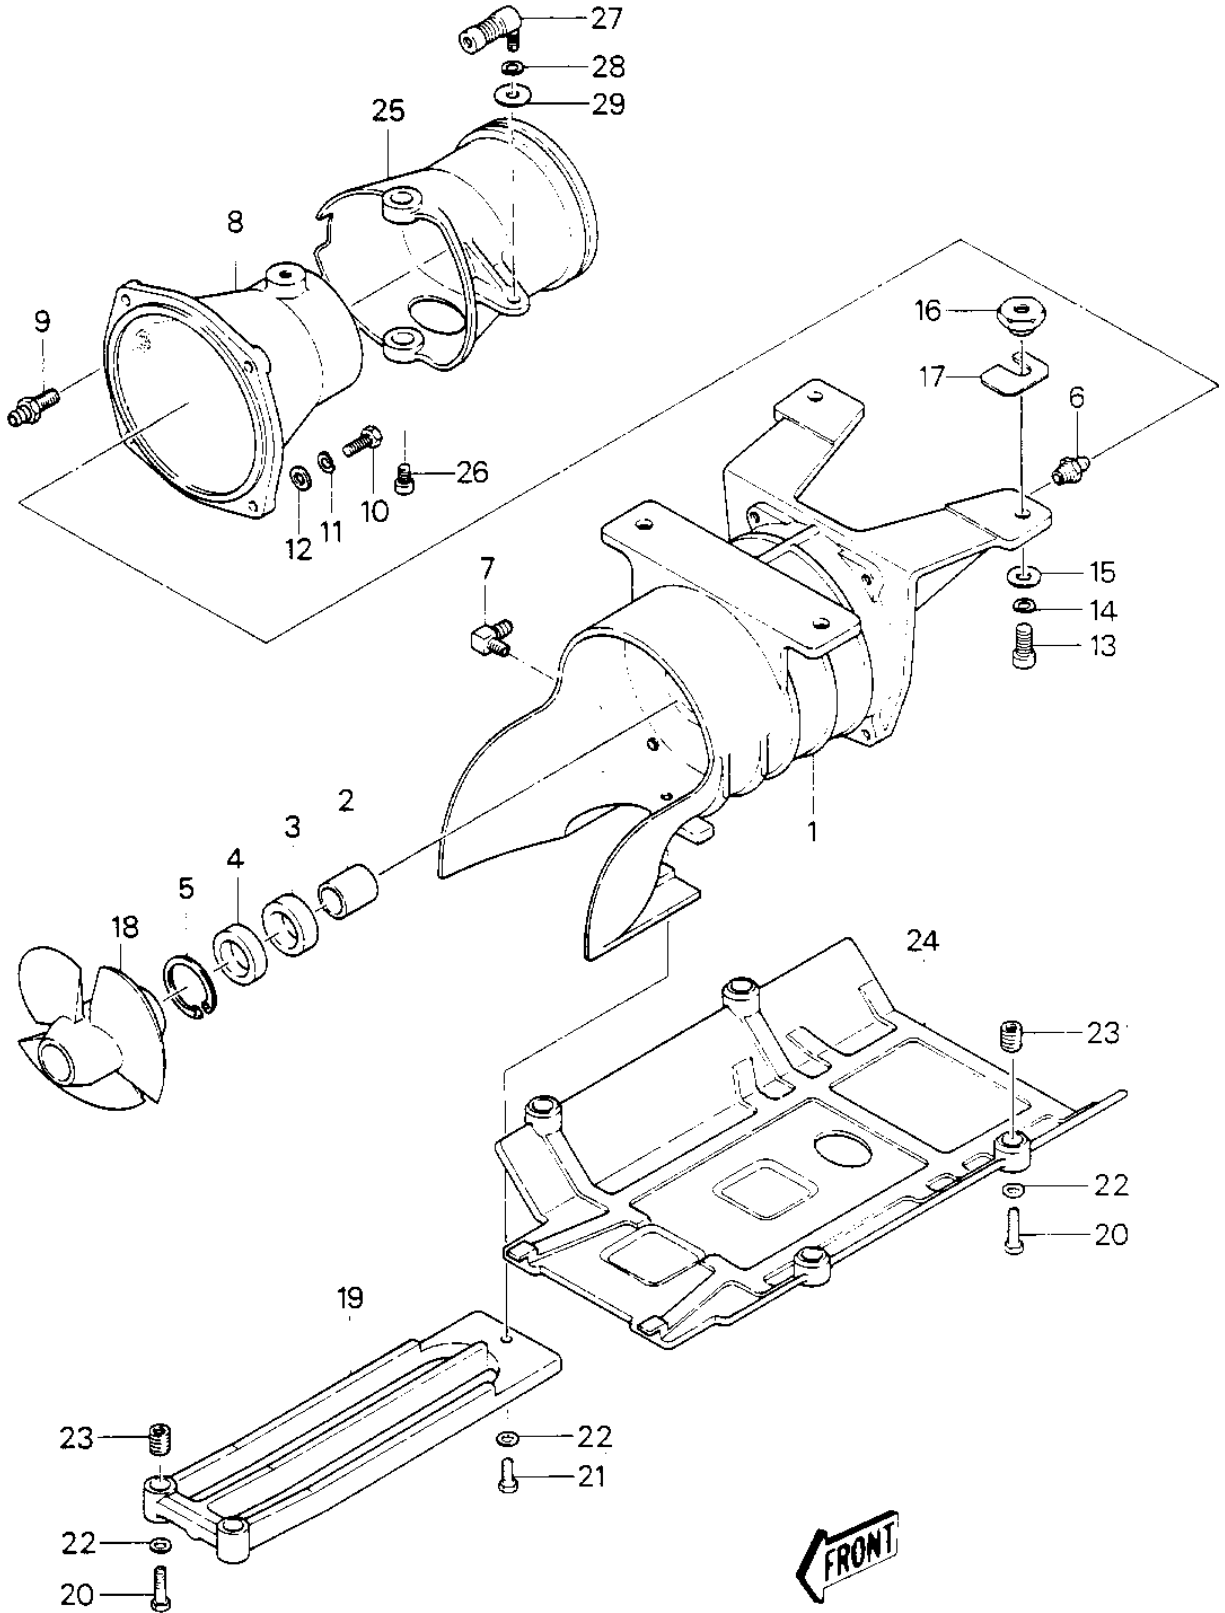

# 1986 JS440 PARTS DIAGRAM

JET PUMP ('84-'86 JS440-A8/A9/A10)

# 1986 JS440 PARTS LIST

JET PUMP ('84-'86 JS440-A8/A9/A10)

ITEM NAME	PART NUMBER	QUANTITY
CASE-PUMP (Ref # 1)	59336-3701	1
BUSH (Ref # 2)	92028-503	1
SEAL,OIL SCY20368 (Ref # 3)	92050-502	1
SEAL,OIL SC20367 (Ref # 4)	92050-503	1
RING,SNAP (Ref # 5)	92036-502	1
NIPPLE,GREASE (Ref # 6)	92005-501	1
ELBOW-WATER HOSE (Ref # 7)	52014-3002	1
NOZZLE,PUMP (Ref # 8)	59136-3001	1
JOINT,HOSE (Ref # 9)	92005-3001	1
BOLT,8X25 (Ref # 10)	110R0825	4
WASHER SPRING 8MM (Ref # 11)	461S0800	4
WASHER (Ref # 12)	92022-562	4
BOLT-SOCKET (Ref # 13)	120R1025	4
WASHER-SPRING,10MM (Ref # 14)	461S1000	4
WASHER (Ref # 15)	411S1000	4
NUT,10M/M (Ref # 16)	92015-3005	4
SHIM,T=0.3 (Ref # 17)	92025-3701	AR
SHIM.T=0.5 (Ref # 17)	92025-3702	AR
SHIM,T=1.0 (Ref # 17)	92025-3703	AR
SHIM,T=1.5MM (Ref # 17)	92025-3704	AR
IMPELLER (Ref # 18)	59256-504	1
GRATE (Ref # 19)	59366-3001	1
BOLT,HEX HEAD,6X25 (Ref # 20)	110R0625	6
BOLT 6X14 (Ref # 21)	110R0614	1
WASHER (Ref # 22)	411S0600	7
NUT-INSERT,6MM (Ref # 23)	92015-523	6
COVER-JET PUMP (Ref # 24)	59446-3002	1
NOZZLE-STRG (Ref # 25)	59476-3702	1
BOLT,SOCKET,6X11 (Ref # 26)	92001-3701	2

# 1986 JS440 PARTS LIST

JET PUMP ('84-'86 JS440-A8/A9/A10)

ITEM NAME	PART NUMBER	QUANTITY
JOINT-BALL (Ref # 27)	59266-3707	1
WASHER-SPRING,6MM (Ref # 28)	461S0600	1
WASHER (Ref # 29)	92022-567	1