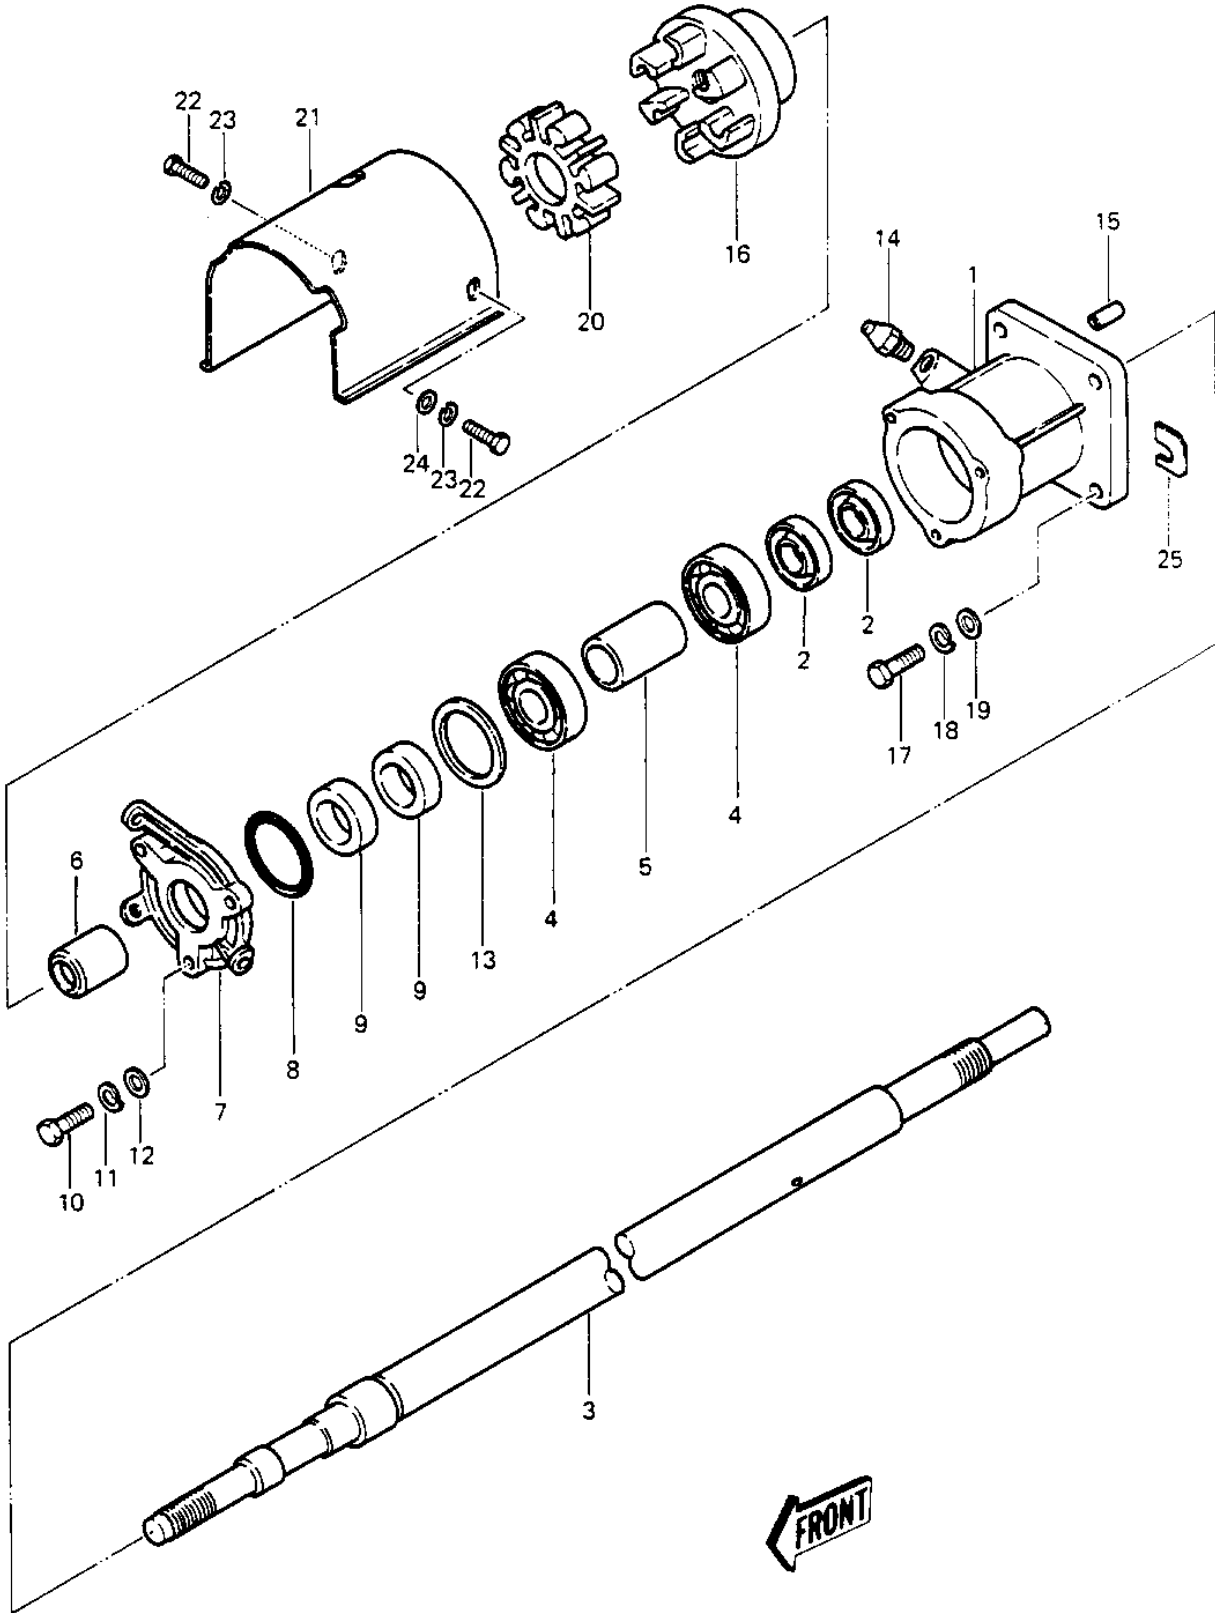

# 1984 JS440 PARTS DIAGRAM

DRIVE SHAFT ('84-'86 JS440-A8/A9/A10)

# 1984 JS440 PARTS LIST

DRIVE SHAFT ('84-'86 JS440-A8/A9/A10)

ITEM NAME	PART NUMBER	QUANTITY
HOLDER (Ref # 1)	41046-502	1
SEAL,OIL AC1799EX (Ref # 2)	92050-501	2
SHAFT,DRIVE (Ref # 3)	59111-515	1
BEARING BALL #6305 (Ref # 4)	601B6305	2
COLLAR (Ref # 5)	92027-502	1
SLEEVE,BEARING (Ref # 6)	42036-501	1
COVER,BEARING (Ref # 7)	14025-3008	1
"0" RING (Ref # 8)	92055-501	1
SEAL,OIL AC1799EX (Ref # 9)	92050-501	2
BOLT,8X25 (Ref # 10)	110R0825	3
WASHER SPRING 8MM (Ref # 11)	461S0800	3
WASHER (Ref # 12)	411S0800	3
SHIM 0.15T (Ref # 13)	92025-502	AR
SHIM 0.3T (Ref # 13)	92025-503	AR
NIPPLE,GREASE (Ref # 14)	92005-501	1
PIN,DOWEL (Ref # 15)	551R0612	2
COUPLING (Ref # 16)	42034-3706	1
BOLT,8X25 (Ref # 17)	110R0825	4
WASHER SPRING 8MM (Ref # 18)	461S0800	4
WASHER (Ref # 19)	411S0800	3
DAMPER RUBBER,COUPLNG (Ref # 20)	92075-520	1
COVER,COUPLING (Ref # 21)	59036-567	1
BOLT 6X16 (Ref # 22)	110R0616	3
WASHER-SPRING,6MM (Ref # 23)	461S0600	3
WASHER (Ref # 24)	411S0600	2
SHIM,T=0.3 (Ref # 25)	92025-3701	AR
SHIM.T=0.5 (Ref # 25)	92025-3702	AR
SHIM,T=1.0 (Ref # 25)	92025-3703	AR
SHIM,T=1.5MM (Ref # 25)	92025-3704	AR