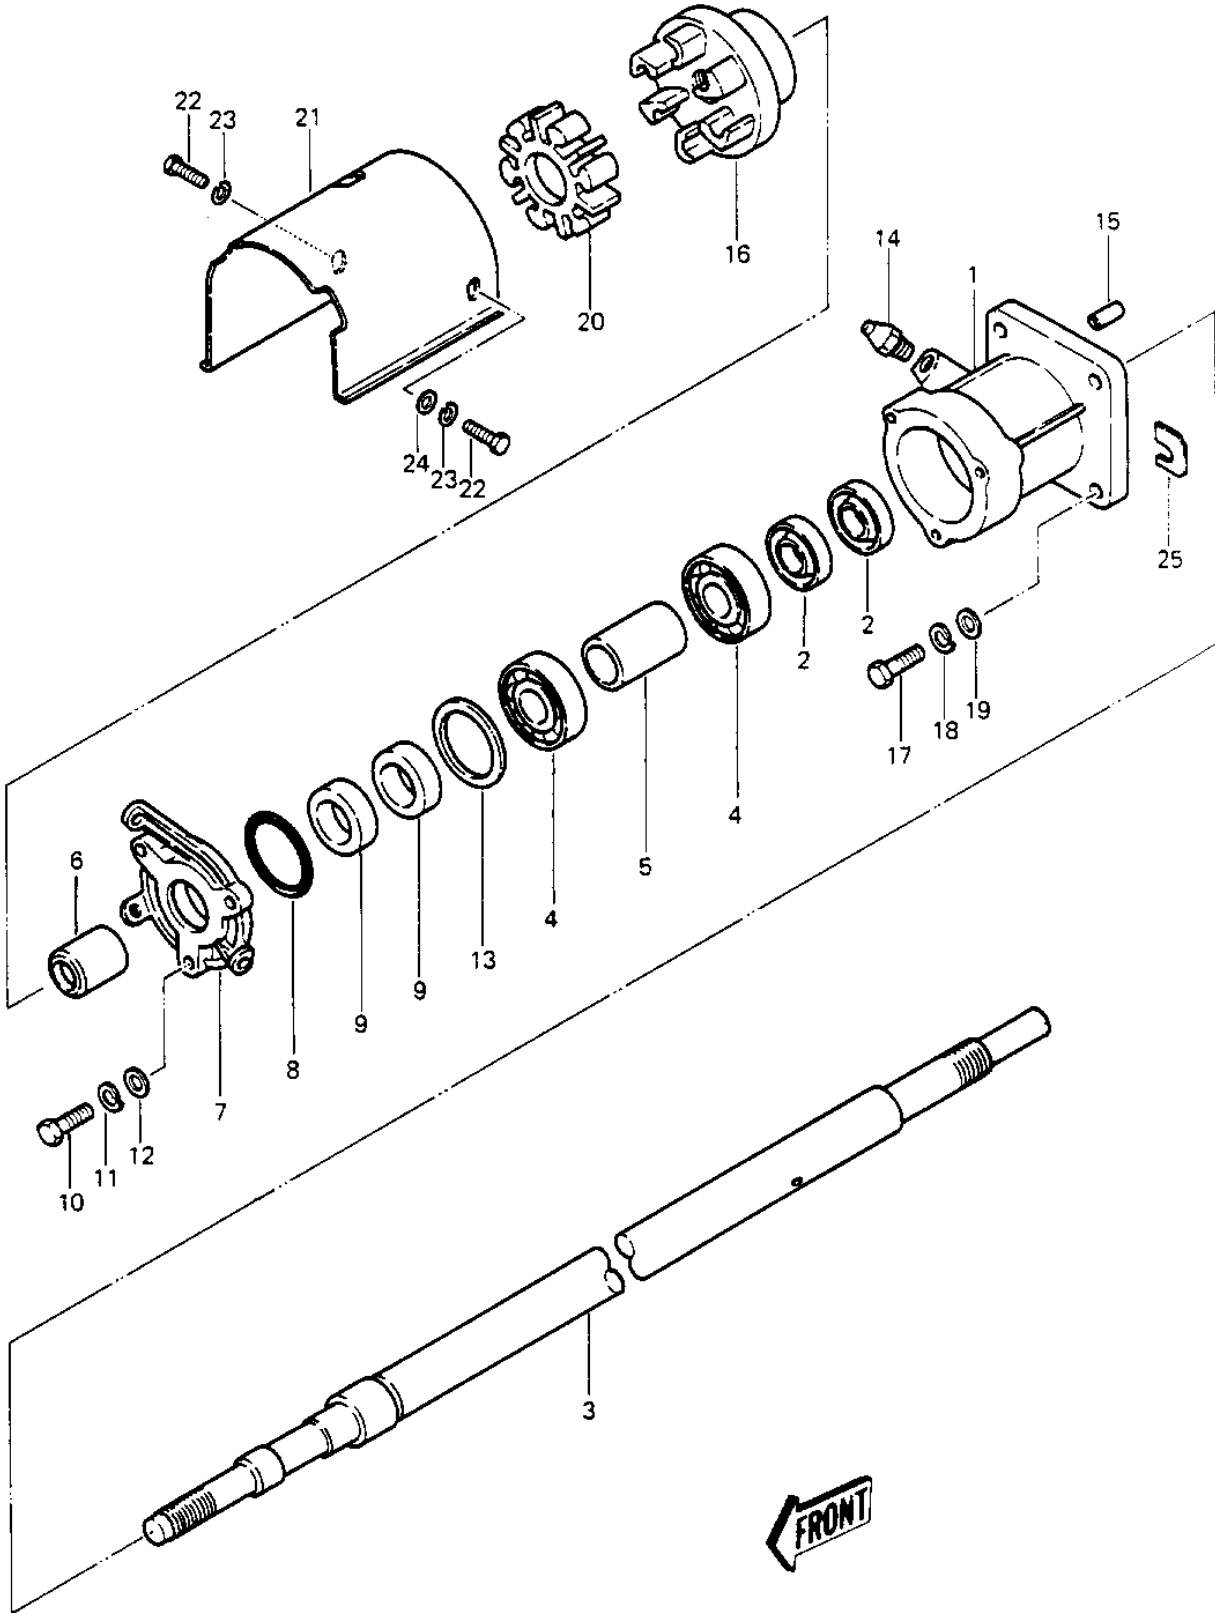

# 1986 JS440 PARTS DIAGRAM

DRIVE SHAFT ('84-'86 JS440-A8/A9/A10)

# 1986 JS440 PARTS LIST

DRIVE SHAFT ('84-'86 JS440-A8/A9/A10)

ITEM NAME	PART NUMBER	QUANTITY
HOLDER (Ref # 1)	41046-502	1
SEAL,OIL AC1799EX (Ref # 2)	92050-501	2
SHAFT,DRIVE (Ref # 3)	59111-515	1
BEARING BALL #6305 (Ref # 4)	601B6305	2
COLLAR (Ref # 5)	92027-502	1
SLEEVE,BEARING (Ref # 6)	42036-501	1
COVER,BEARING (Ref # 7)	14025-3008	1
"0" RING (Ref # 8)	92055-501	1
SEAL,OIL AC1799EX (Ref # 9)	92050-501	2
BOLT,8X25 (Ref # 10)	110R0825	3
WASHER SPRING 8MM (Ref # 11)	461S0800	3
WASHER (Ref # 12)	411S0800	3
SHIM 0.15T (Ref # 13)	92025-502	AR
SHIM 0.3T (Ref # 13)	92025-503	AR
NIPPLE,GREASE (Ref # 14)	92005-501	1
PIN,DOWEL (Ref # 15)	551R0612	2
COUPLING (Ref # 16)	42034-3706	1
BOLT,8X25 (Ref # 17)	110R0825	4
WASHER SPRING 8MM (Ref # 18)	461S0800	4
WASHER (Ref # 19)	411S0800	3
DAMPER RUBBER,COUPLNG (Ref # 20)	92075-520	1
COVER,COUPLING (Ref # 21)	59036-567	1
BOLT 6X16 (Ref # 22)	110R0616	3
WASHER-SPRING,6MM (Ref # 23)	461S0600	3
WASHER (Ref # 24)	411S0600	2
SHIM,T=0.3 (Ref # 25)	92025-3701	AR
SHIM.T=0.5 (Ref # 25)	92025-3702	AR
SHIM,T=1.0 (Ref # 25)	92025-3703	AR
SHIM,T=1.5MM (Ref # 25)	92025-3704	AR