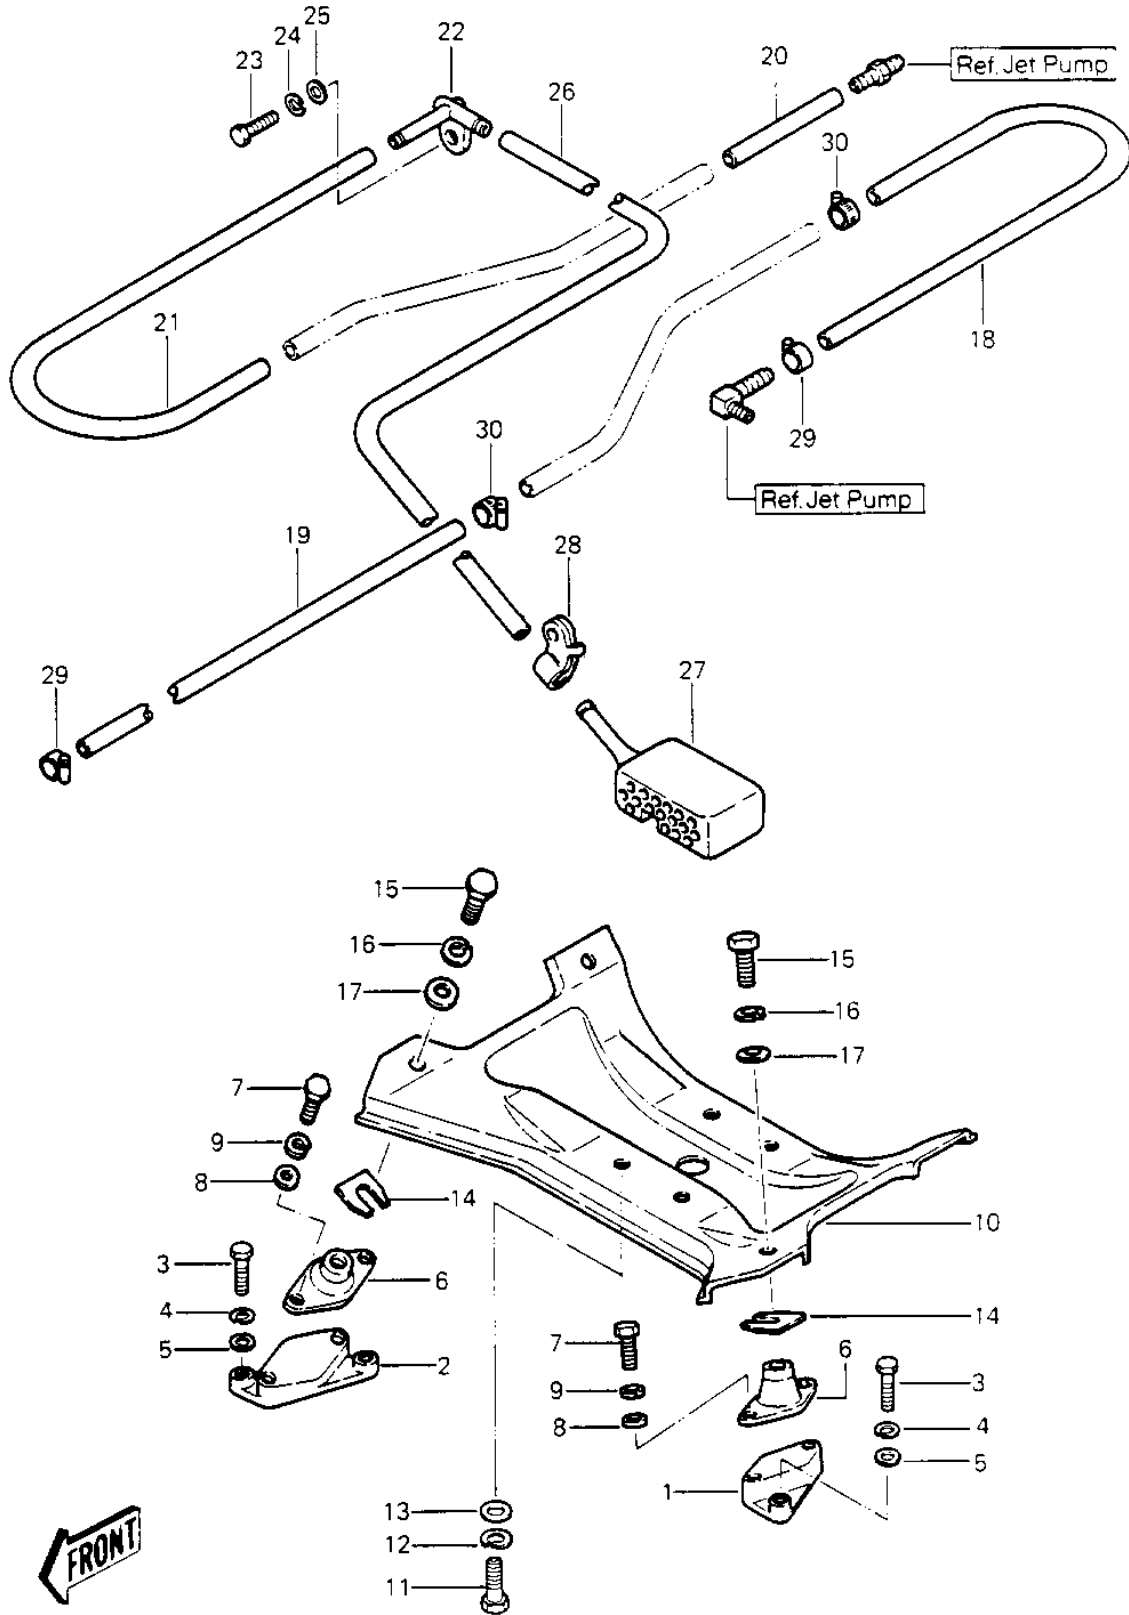

# 1984 JS440 PARTS DIAGRAM

ENGINE MOUNT/COOLING & BILGE ('84-'86 JS)

# 1984 JS440 PARTS LIST

## ENGINE MOUNT/COOLING & BILGE ('84-'86 JS)

ITEM NAME	PART NUMBER	QUANTITY
BRACKET-ENGINE BED (Ref # 1)	59016-532	2
BRACKET-ENGINE BED (Ref # 2)	59016-533	2
BOLT,8X20 (Ref # 3)	110R0820	8
WASHER SPRING 8MM (Ref # 4)	461S0800	8
WASHER (Ref # 5)	411S0800	8
DAMPER,ENGINE MOUNT (Ref # 6)	92160-3756	4
BOLT,8X20 (Ref # 7)	110R0820	8
WASHER (Ref # 8)	411S0800	8
WASHER SPRING 8MM (Ref # 9)	461S0800	8
BED,ENGINE (Ref # 10)	59181-509-9G	1
BOLT 1/2 IN.X31 (Ref # 11)	92003-533	4
WASHER-SPRING,14MM (Ref # 12)	461S1400	4
WASHER (Ref # 13)	411S1400	4
SHIM,T=0.3 (Ref # 14)	92025-3701	AR
SHIM.T=0.5 (Ref # 14)	92025-3702	AR
SHIM,T=1.0 (Ref # 14)	92025-3703	AR
SHIM,T=1.5MM (Ref # 14)	92025-3704	AR
BOLT 10X25 (Ref # 15)	110R1025	4
WASHER-SPRING,10MM (Ref # 16)	461S1000	4
WASHER,O32XO10.5X4T (Ref # 17)	92022-3023	4
HOSE,WATER (1) (Ref # 18)	92059-503	1
HOSE,BILGE (2) (Ref # 19)	92059-535	1
TUBE,9X16X90 (Ref # 20)	92059-557	1
HOSE,BILGE (2) (Ref # 21)	92059-535	1
BREATHER (Ref # 22)	14069-3001	1
BOLT,8X25 (Ref # 23)	110R0825	1
WASHER SPRING 8MM (Ref # 24)	461S0800	1
WASHER,PLAIN (Ref # 25)	92022-3026	1
HOSE,BILGE (2) (Ref # 26)	92059-535	1