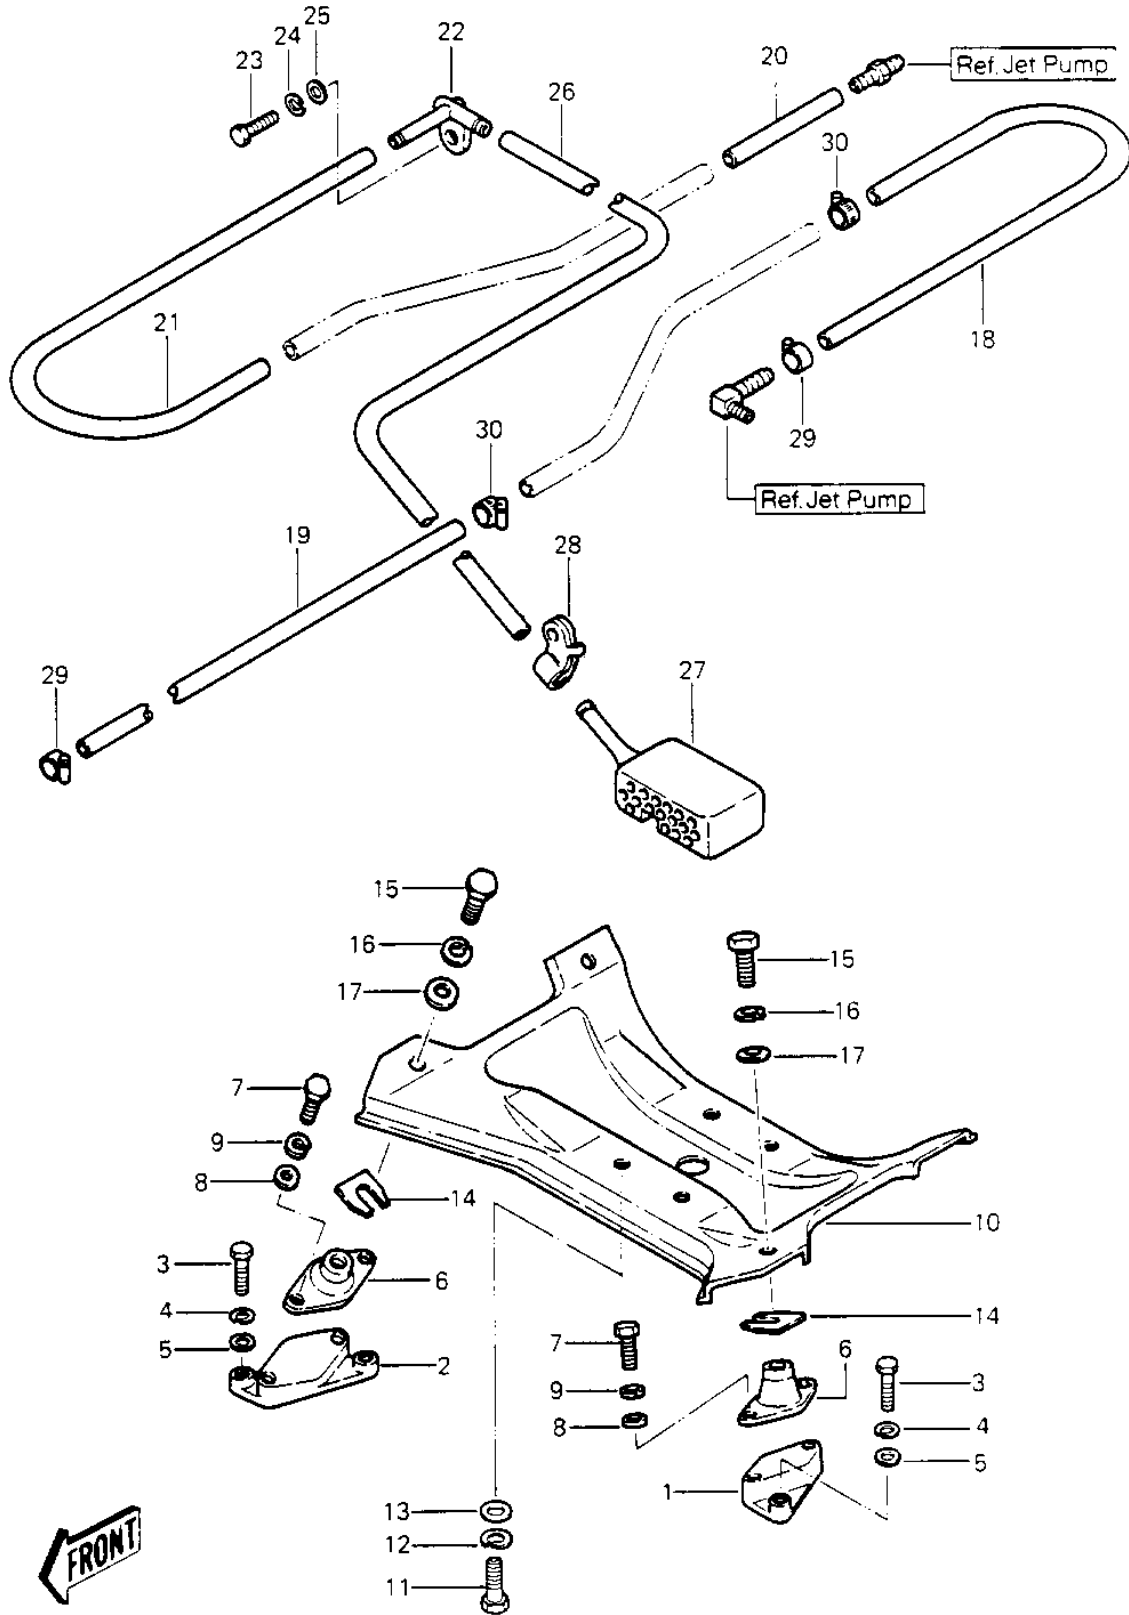

# 1986 JS440 PARTS DIAGRAM

ENGINE MOUNT/COOLING & BILGE ('84-'86 JS)

# 1986 JS440 PARTS LIST

## ENGINE MOUNT/COOLING & BILGE ('84-'86 JS)

ITEM NAME	PART NUMBER	QUANTITY
BRACKET-ENGINE BED (Ref # 1)	59016-532	2
BRACKET-ENGINE BED (Ref # 2)	59016-533	2
BOLT,8X20 (Ref # 3)	110R0820	8
WASHER SPRING 8MM (Ref # 4)	461S0800	8
WASHER (Ref # 5)	411S0800	8
DAMPER,ENGINE MOUNT (Ref # 6)	92160-3756	4
BOLT,8X20 (Ref # 7)	110R0820	8
WASHER (Ref # 8)	411S0800	8
WASHER SPRING 8MM (Ref # 9)	461S0800	8
BED,ENGINE (Ref # 10)	59181-509-9G	1
BOLT 1/2 IN.X31 (Ref # 11)	92003-533	4
WASHER-SPRING,14MM (Ref # 12)	461S1400	4
WASHER (Ref # 13)	411S1400	4
SHIM,T=0.3 (Ref # 14)	92025-3701	AR
SHIM.T=0.5 (Ref # 14)	92025-3702	AR
SHIM,T=1.0 (Ref # 14)	92025-3703	AR
SHIM,T=1.5MM (Ref # 14)	92025-3704	AR
BOLT 10X25 (Ref # 15)	110R1025	4
WASHER-SPRING,10MM (Ref # 16)	461S1000	4
WASHER,O32XO10.5X4T (Ref # 17)	92022-3023	4
HOSE,WATER (1) (Ref # 18)	92059-503	1
HOSE,BILGE (2) (Ref # 19)	92059-535	1
TUBE,9X16X90 (Ref # 20)	92059-557	1
HOSE,BILGE (2) (Ref # 21)	92059-535	1
BREATHER (Ref # 22)	14069-3001	1
BOLT,8X25 (Ref # 23)	110R0825	1
WASHER SPRING 8MM (Ref # 24)	461S0800	1
WASHER,PLAIN (Ref # 25)	92022-3026	1
HOSE,BILGE (2) (Ref # 26)	92059-535	1