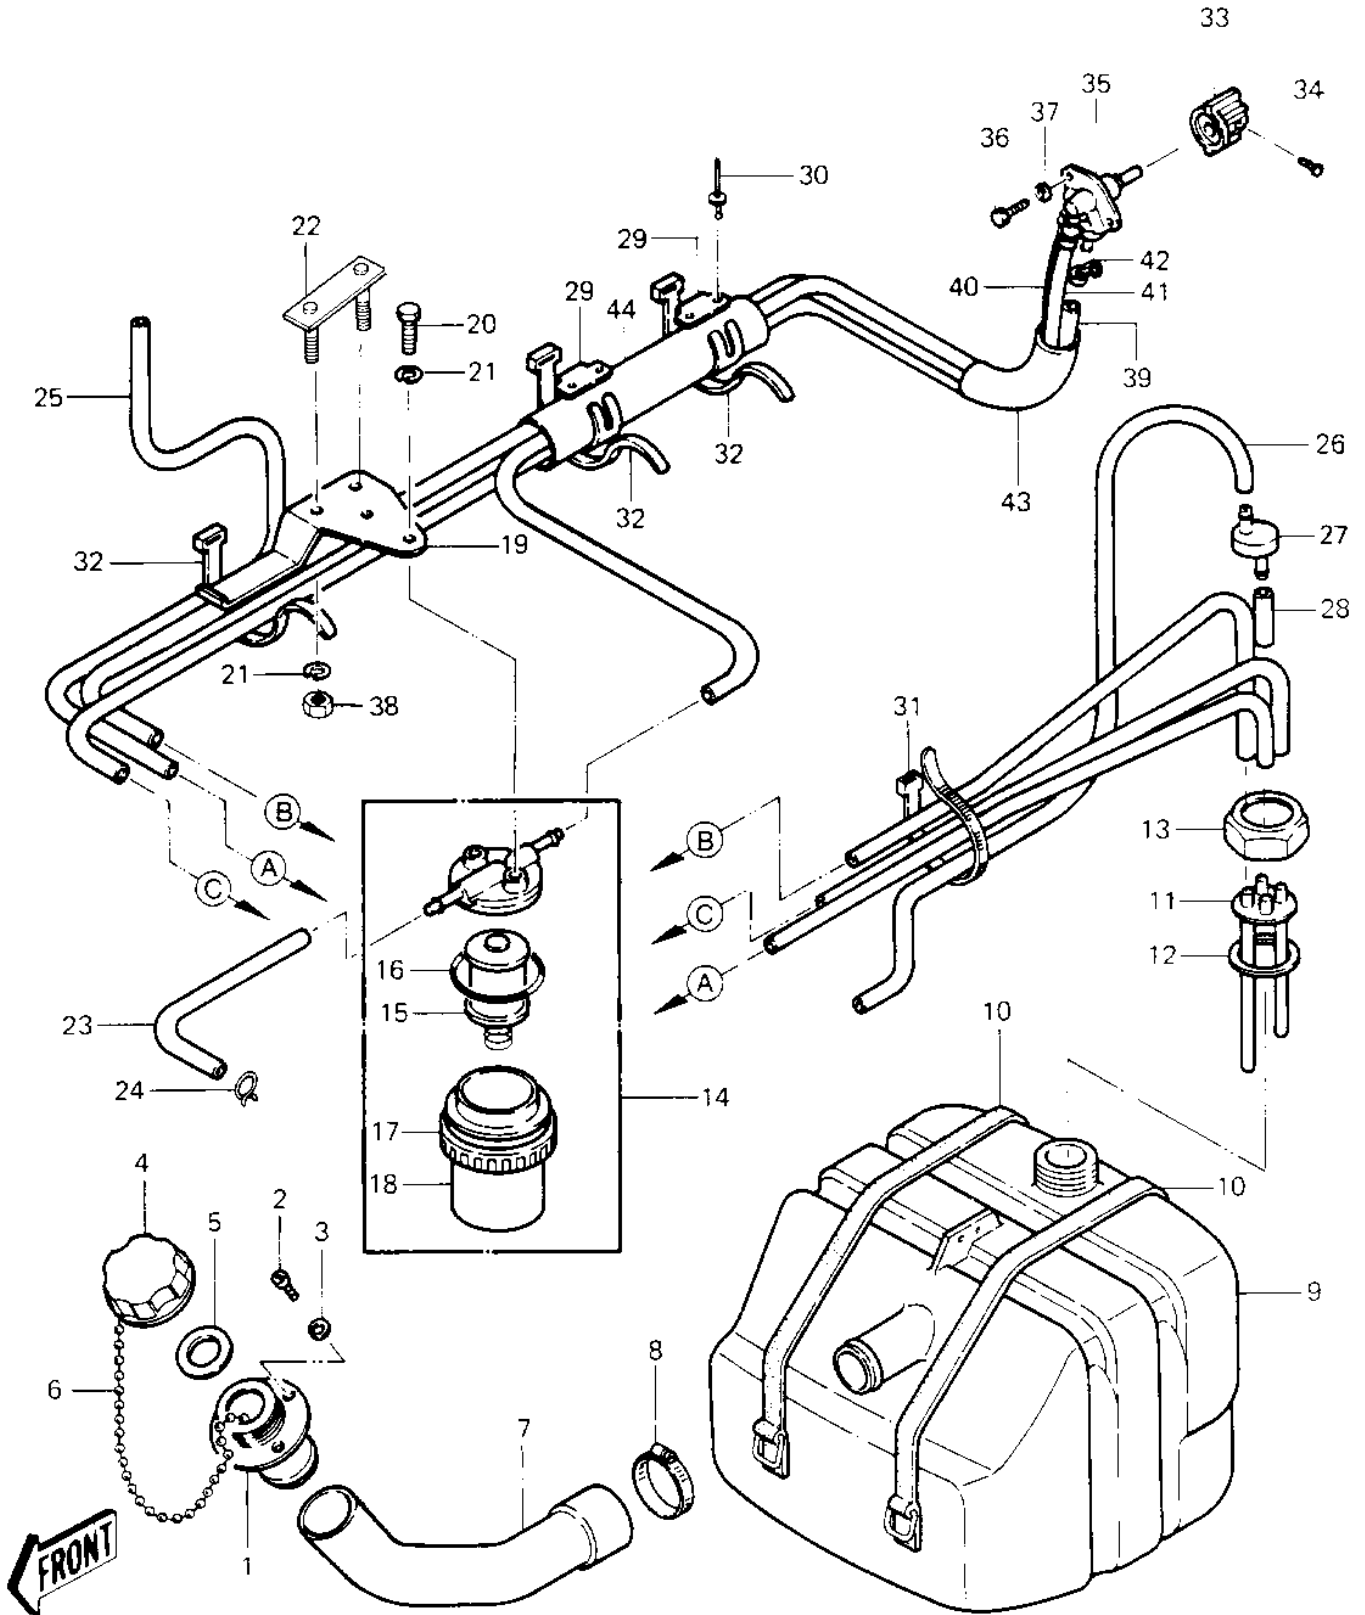

1984 JS440 PARTS DIAGRAM

FUEL TANK ('84-'86 JS440-A8/A9/A10)

1984 JS440 PARTS LIST

FUEL TANK ('84-'86 JS440-A8/A9/A10)

ITEM NAME	PART NUMBER	QUANTITY
FILLER,FUEL TANK (Ref # 1)	59231-3001	1
SCREW 0.16X0.5 (Ref # 2)	92011-562	4
WASHER (Ref # 3)	92022-563	4
CAP,FUEL TANK (Ref # 4)	51049-3001	1
GASKET,FUEL TANK CAP (Ref # 5)	11009-3020	1
CHAIN,COVER (Ref # 6)	92057-3704	1
HOSE,FUEL INLET,307.5 (Ref # 7)	92059-3020	1
HOSE CLAMP (Ref # 8)	92037-3009	1
TANK-FUEL (Ref # 9)	51004-3702	1
BAND,FUEL TANK (Ref # 10)	92072-521	2
OUTLET,FUEL (Ref # 11)	31064-3001	1
GASKET (Ref # 12)	92065-504	1
RETAINER (Ref # 13)	23072-501	1
FILTER-FUEL (Ref # 14)	49019-3701	1
FILTER,FUEL ELEMENT (Ref # 15)	14043-3701	1
"O" RING,FILTER BASE (Ref # 16)	92055-3006	1
NUT-RING,60MM (Ref # 17)	92015-3013	1
CUP,FUEL FILTER (Ref # 18)	51036-3701	1
BRACKET,FUEL FILTER (Ref # 19)	11047-3743	1
BOLT 6X12 (Ref # 20)	110R0612	2
WASHER-SPRING,6MM (Ref # 21)	461S0600	4
BRACKET (Ref # 22)	11034-3701	1
TUBE,6X10X200 (Ref # 23)	92059-3011	1
CLAMP,SPARK PLUG CAP (Ref # 24)	92037-1173	2
TUBE,6X10X760 (Ref # 25)	92059-3012	1
TUBE,FUEL,6X10X940 (Ref # 26)	92059-3025	1
VALVE,RELIEF (Ref # 27)	49057-3001	1
TUBE,FUEL,5.8X12.2X55 (Ref # 28)	92059-3026	1
CLAMP,TUBE (Ref # 29)	92037-3005	2

1984 JS440 PARTS LIST

FUEL TANK ('84-'86 JS440-A8/A9/A10)

ITEM NAME	PART NUMBER	QUANTITY
RIVET (Ref # 30)	92039-3702	4
BAND,SHORT (Ref # 31)	92072-030	1
BAND,MIDDLE (Ref # 32)	92072-031	3
KNOB,COCK (Ref # 33)	92077-503	1
SCREW-PAN-CROS (Ref # 34)	220R0408	1
TAP-ASSY,FUEL (Ref # 35)	51023-3705	1
BOLT,5X12 (Ref # 36)	110R0512A	2
WASHER (Ref # 37)	411S0500	2
NUT,6M/M (Ref # 38)	311R0600	2
TUBE,6X1300 (Ref # 39)	92059-552	1
TUBE,6X1300,RESERVE (Ref # 40)	92059-553	1
TUBE,6X10X960 (Ref # 41)	92059-3007	1
CLAMP (Ref # 42)	92037-551	3
TUBE,GUARD (Ref # 43)	92059-3008	1
TUBE,VINYL,22X350 (Ref # 44)	92059-3018	1