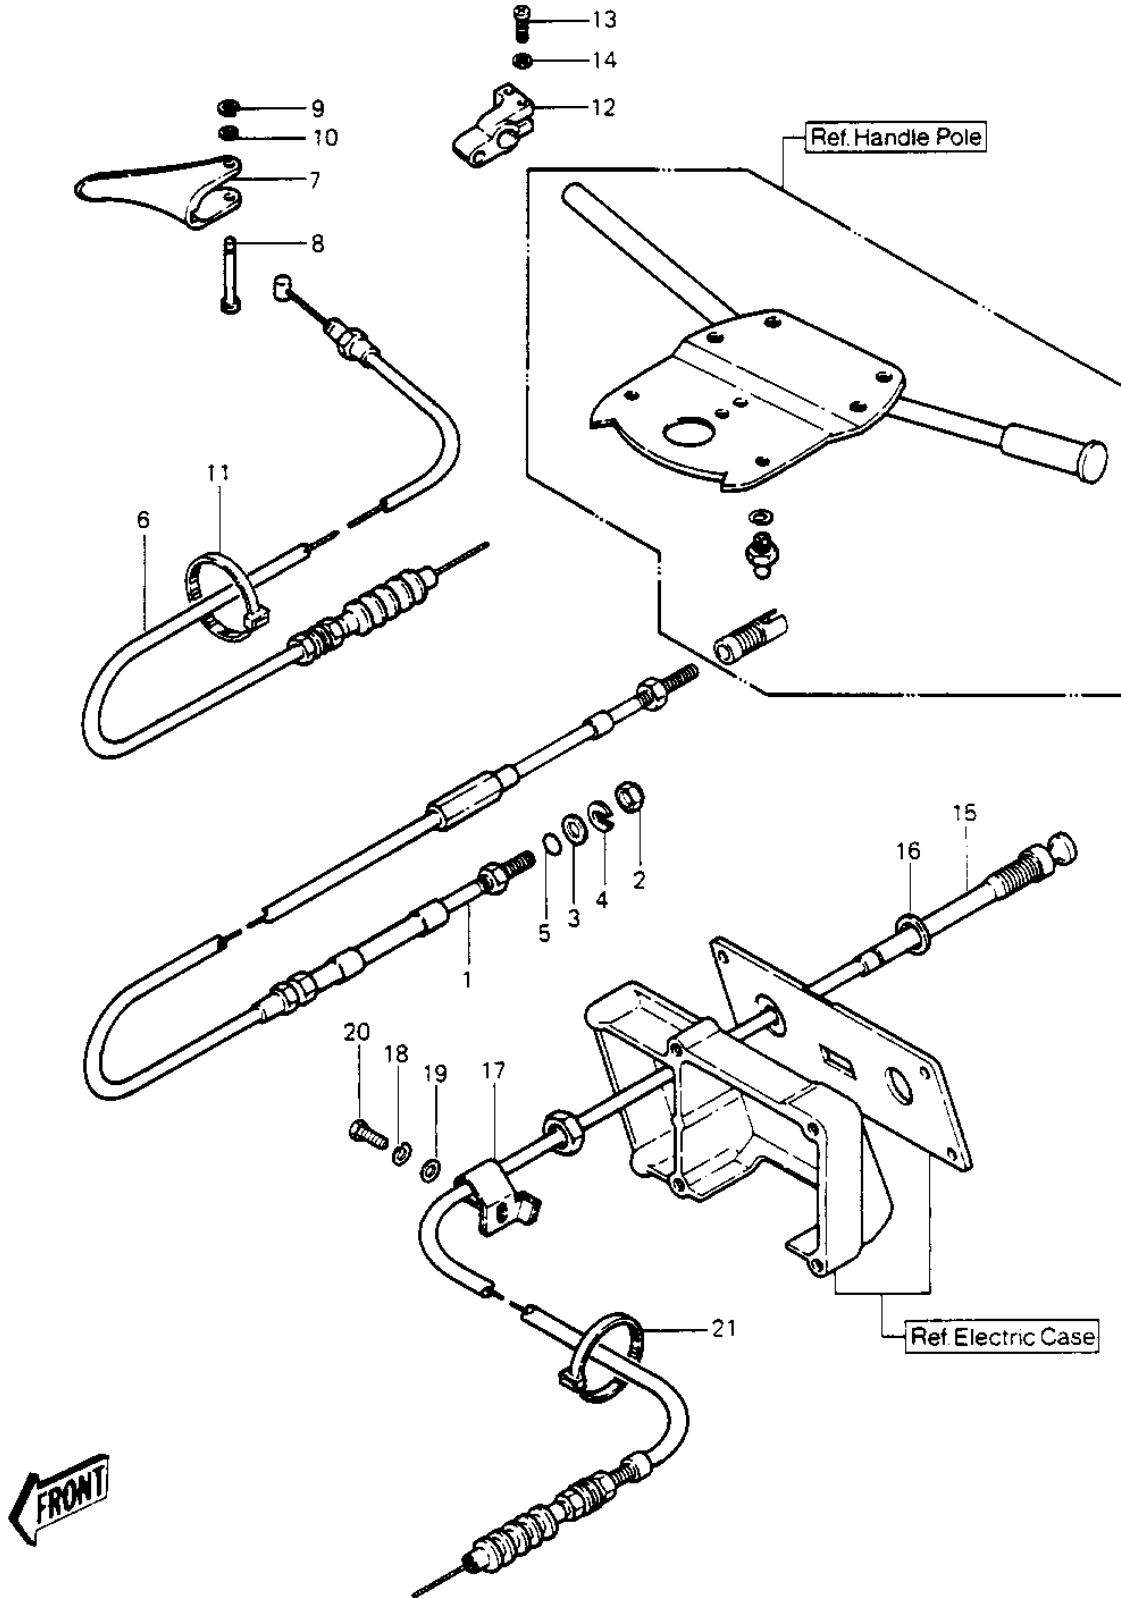

1986 JS440 PARTS DIAGRAM

CABLES ('84-'86 JS440-A8/A9/A10)

1986 JS440 PARTS LIST

CABLES ('84-'86 JS440-A8/A9/A10)

ITEM NAME	PART NUMBER	QUANTITY
CABLE,STEERING (Ref # 1)	59406-3001	1
NUT 20 M/M (Ref # 2)	92015-526	1
WASHER (Ref # 3)	92022-535	1
'C'RING (Ref # 4)	92036-501	1
"O" RING (Ref # 5)	670B2011	1
CABLE,THROTTLE (Ref # 6)	54012-3001	1
LEVER,THROTTLE (Ref # 7)	59126-509	1
PIN,THROTTLE (Ref # 8)	92043-3003	1
RING,SNAP (Ref # 9)	92036-518	1
WASHER (Ref # 10)	410S0600	1
BAND,SHORT (Ref # 11)	92072-030	1
BRACKET,THROTTLE LEV (Ref # 12)	11034-3009	1
SCREW,PAN HEAD,6X25 (Ref # 13)	220R0625	1
WASHER (Ref # 14)	410S0600	1
CABLE,CHOKE (Ref # 15)	59401-3001	1
GASKET (Ref # 16)	92065-538	1
CLAMP,CHOKE CABLE (Ref # 17)	92037-544	1
WASHER-SPRING,6MM (Ref # 18)	461S0600	1
WASHER (Ref # 19)	411S0600	1
BOLT 6X12 (Ref # 20)	110R0612	1
BAND,SHORT (Ref # 21)	92072-030	1