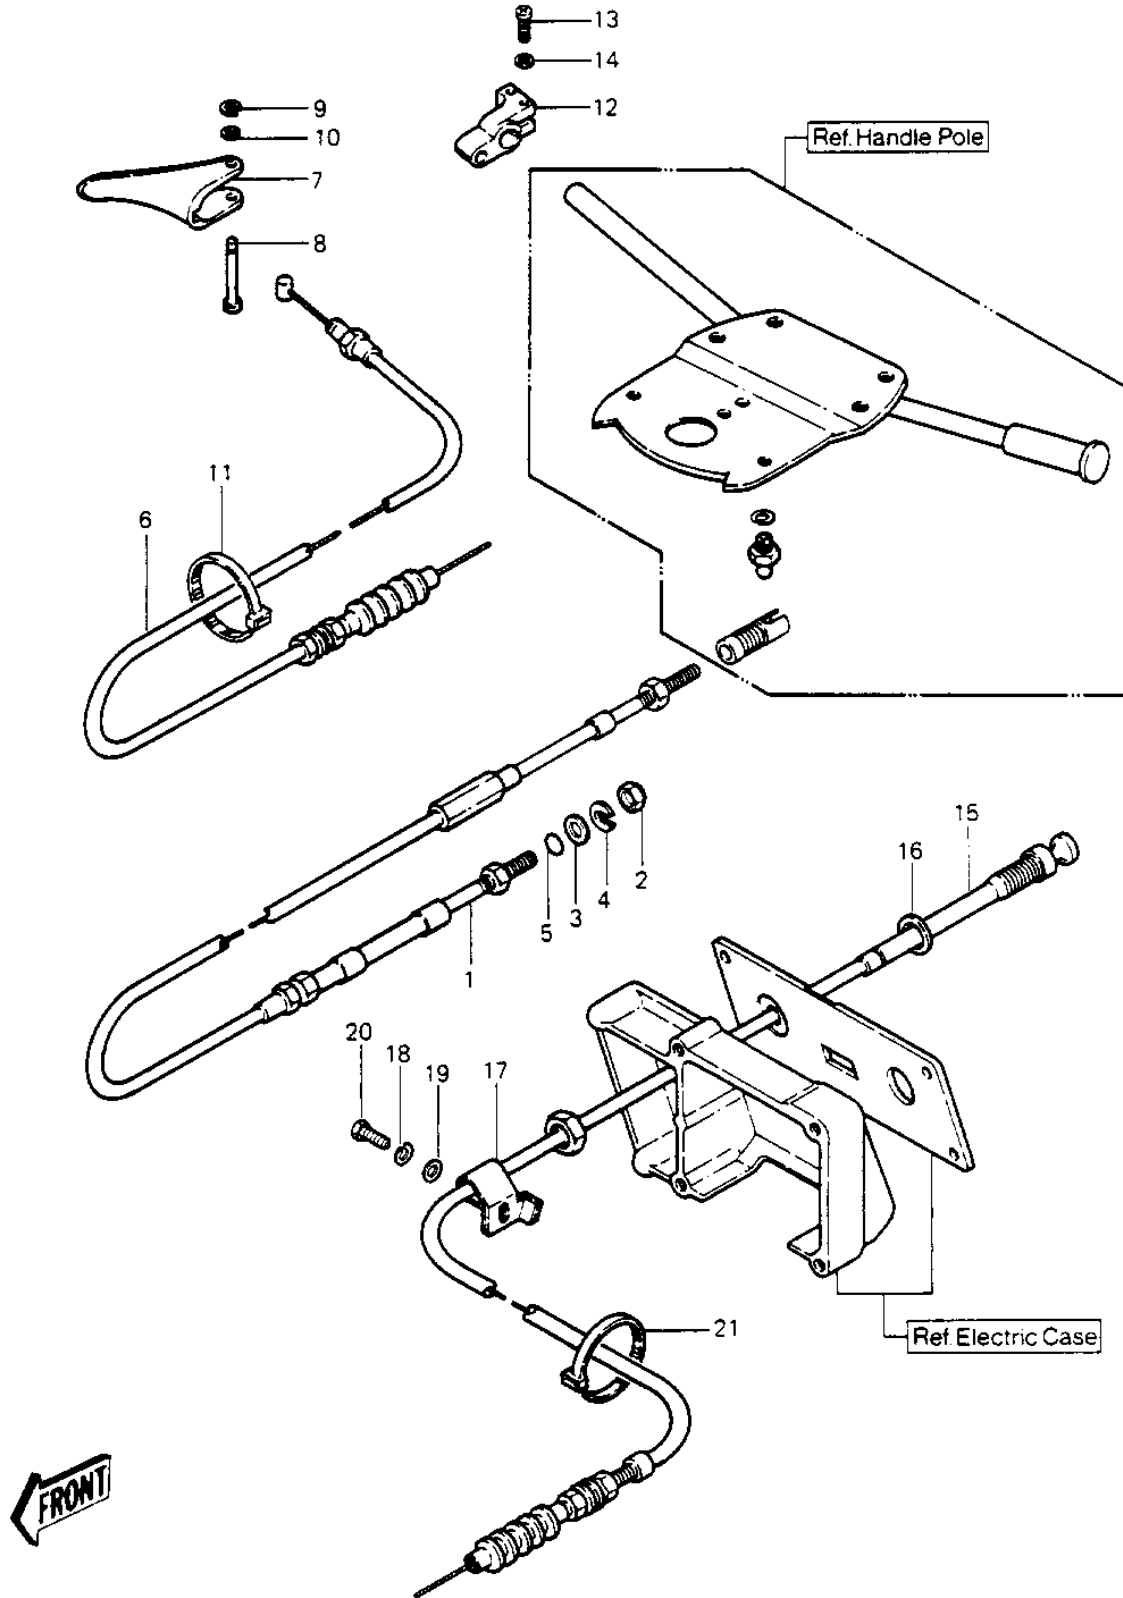

1986 JS440 PARTS DIAGRAM

CABLES ('84-'86 JS440-A8/A9/A10)

1986 JS440 PARTS LIST

CABLES ('84-'86 JS440-A8/A9/A10)

ITEM NAME	PART NUMBER	QUANTITY
CABLE,STEERING (Ref # 1)	59406-3001	1
NUT 20 M/M (Ref # 2)	92015-526	1
WASHER (Ref # 3)	92022-535	1
'C'RING (Ref # 4)	92036-501	1
"O" RING (Ref # 5)	670B2011	1
CABLE,THROTTLE (Ref # 6)	54012-3001	1
LEVER,THROTTLE (Ref # 7)	59126-509	1
PIN,THROTTLE (Ref # 8)	92043-3003	1
RING,SNAP (Ref # 9)	92036-518	1
WASHER (Ref # 10)	410S0600	1
BAND,SHORT (Ref # 11)	92072-030	1
BRACKET,THROTTLE LEV (Ref # 12)	11034-3009	1
SCREW,PAN HEAD,6X25 (Ref # 13)	220R0625	1
WASHER (Ref # 14)	410S0600	1
CABLE,CHOKE (Ref # 15)	59401-3001	1
GASKET (Ref # 16)	92065-538	1
CLAMP,CHOKE CABLE (Ref # 17)	92037-544	1
WASHER-SPRING,6MM (Ref # 18)	461S0600	1
WASHER (Ref # 19)	411S0600	1
BOLT 6X12 (Ref # 20)	110R0612	1
BAND,SHORT (Ref # 21)	92072-030	1