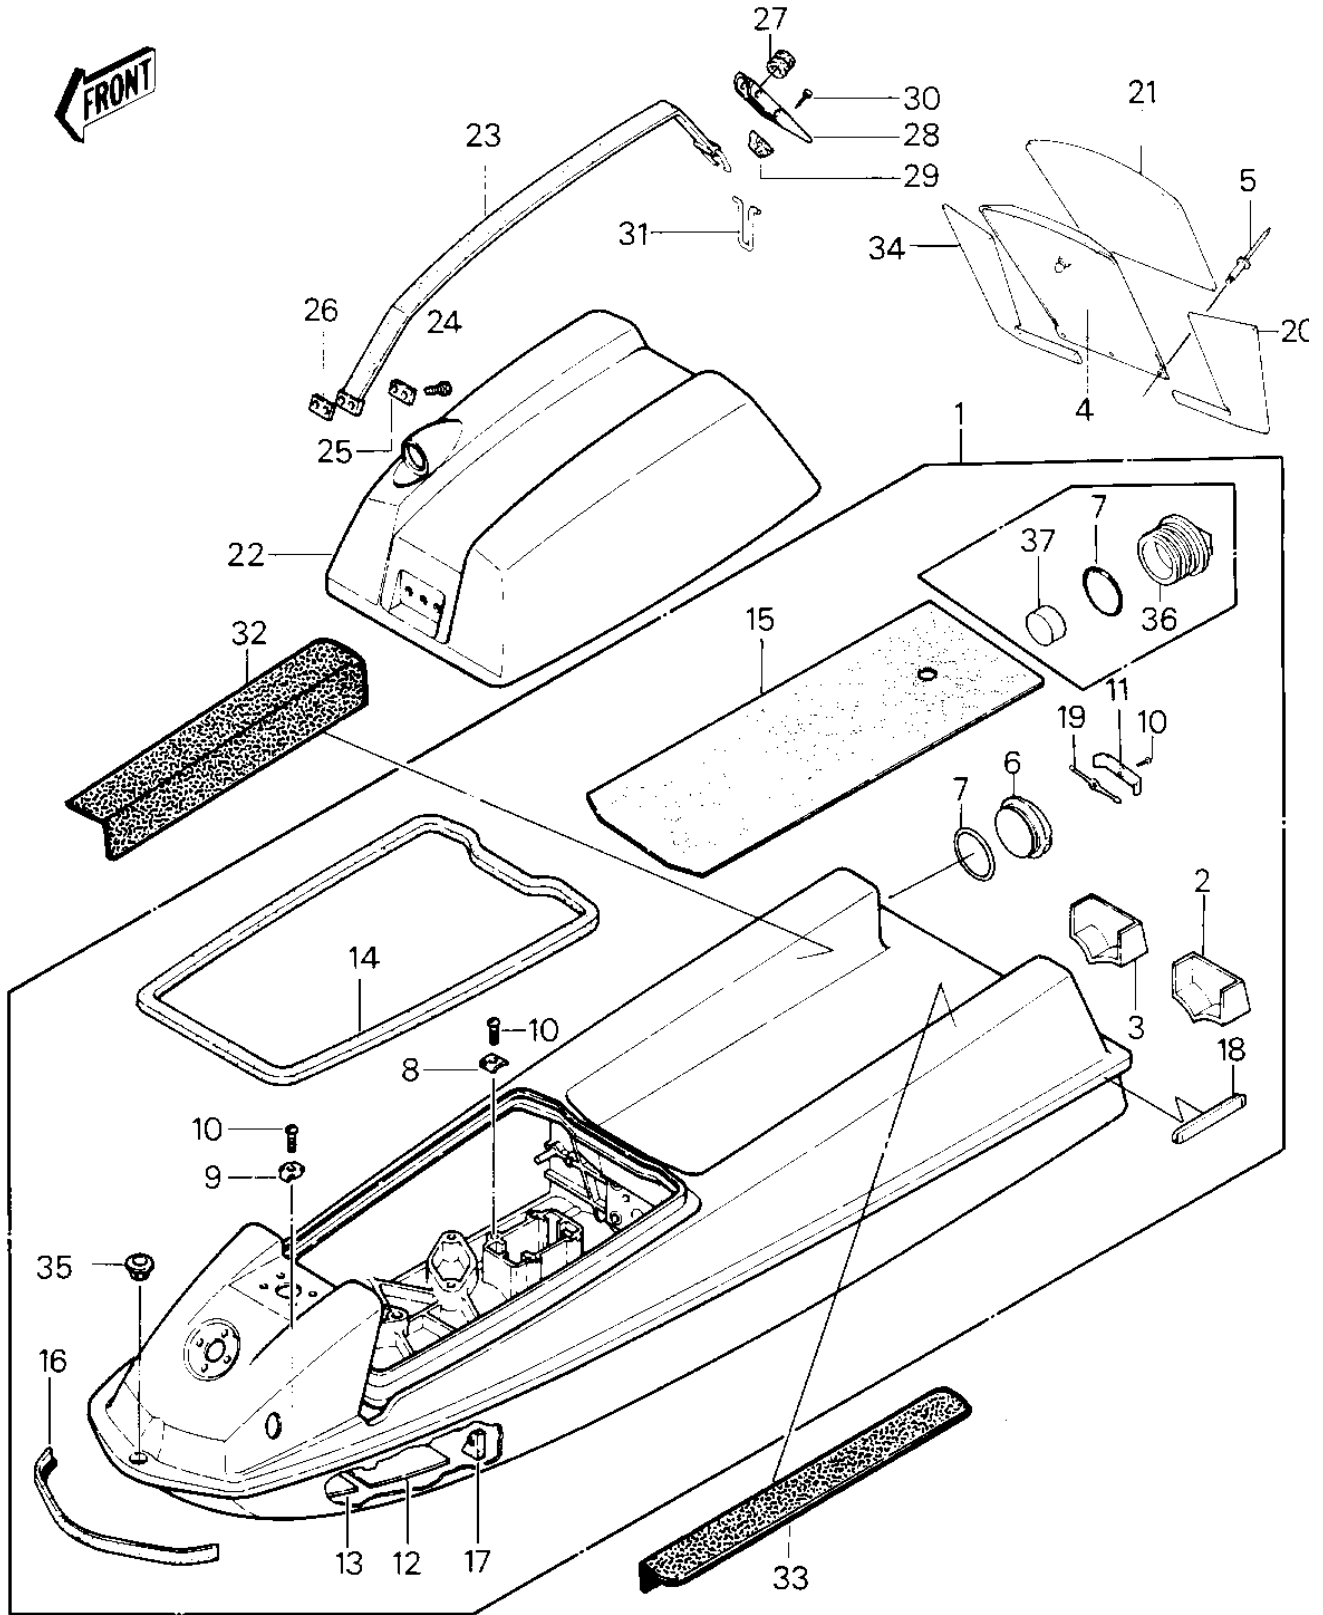

1984 JS440 PARTS DIAGRAM

HULL/ENGINE HOOD ('84-'86 JS440-A8)

1984 JS440 PARTS LIST

HULL/ENGINE HOOD ('84-'86 JS440-A8)

ITEM NAME	PART NUMBER	QUANTITY
HULL-ASSY,JET-WHITE (Ref # 1)	59431-3704-8C	1
HULL EXTENSION-LH (Ref # 2)	59251-3006-8C	1
HULL EXTENSION-RH (Ref # 3)	59251-3005-8C	1
COVER (Ref # 4)	14025-3706	1
COVER (Ref # 4)	14025-3706	1
RIVET (Ref # 5)	92039-3703	3
CAP-FIRE EXTINGUISHER (Ref # 6)	11012-3701	1
SEAL-OIL (Ref # 7)	92049-3709	1
HOOK (Ref # 8)	27012-501	7
HOOK (Ref # 9)	27012-502	2
SCREW 0.22 X 0.563 (Ref # 10)	92011-561	10
GRIP-FIRE EXTINGUISHER (Ref # 11)	46075-3702	1
DAMPER,6.0TX90X300 (Ref # 12)	92075-521	2
DAMPER,3.0TX90X200 (Ref # 13)	92075-522	2
GASKET,ENGINE COVER (Ref # 14)	92065-539	1
MAT (Ref # 15)	59131-502	1
BUMPER (Ref # 16)	59201-3691	1
DETENT,STEERING CABLE (Ref # 17)	59346-504	3
GRIP (Ref # 18)	46075-3701	2
BAR (Ref # 19)	16149-3701	1
MAT,DASHBOARD,LH (Ref # 20)	53004-3710	1
MAT,DASHBOARD,LH (Ref # 20)	53004-3710	1
MAT,DASHBOARD,COVER (Ref # 21)	53004-3705	1
HOOD-COMP-ENGINE,JET (Ref # 22)	59456-3719-8C	1
BAND,HOOD (Ref # 23)	92072-3746	1
BOLT,6X30 (Ref # 24)	92001-3022	2
WASHER,BAND (Ref # 25)	92022-509	1
PLATE-ENG. CVR. STRAP (Ref # 26)	59086-501	1
GROMMET (Ref # 27)	92071-056	1

1984 JS440 PARTS LIST

HULL/ENGINE HOOD ('84-'86 JS440-A8)

ITEM NAME	PART NUMBER	QUANTITY
LEVER (Ref # 28)	13168-3701	1
DETENT-HOOD LEVER (Ref # 29)	59346-503	1
SCREW 0.16X0.5 (Ref # 30)	92011-562	1
HINGE-HOOD LEVER (Ref # 31)	53009-503	1
MAT,DECK FIN,RH (Ref # 32)	53004-3701	1
MAT,DECK FIN,LH (Ref # 33)	53004-3702	1
MAT,DASHBOARD,RH (Ref # 34)	53004-3709	1
MAT,DASHBOARD,RH (Ref # 34)	53004-3709	1