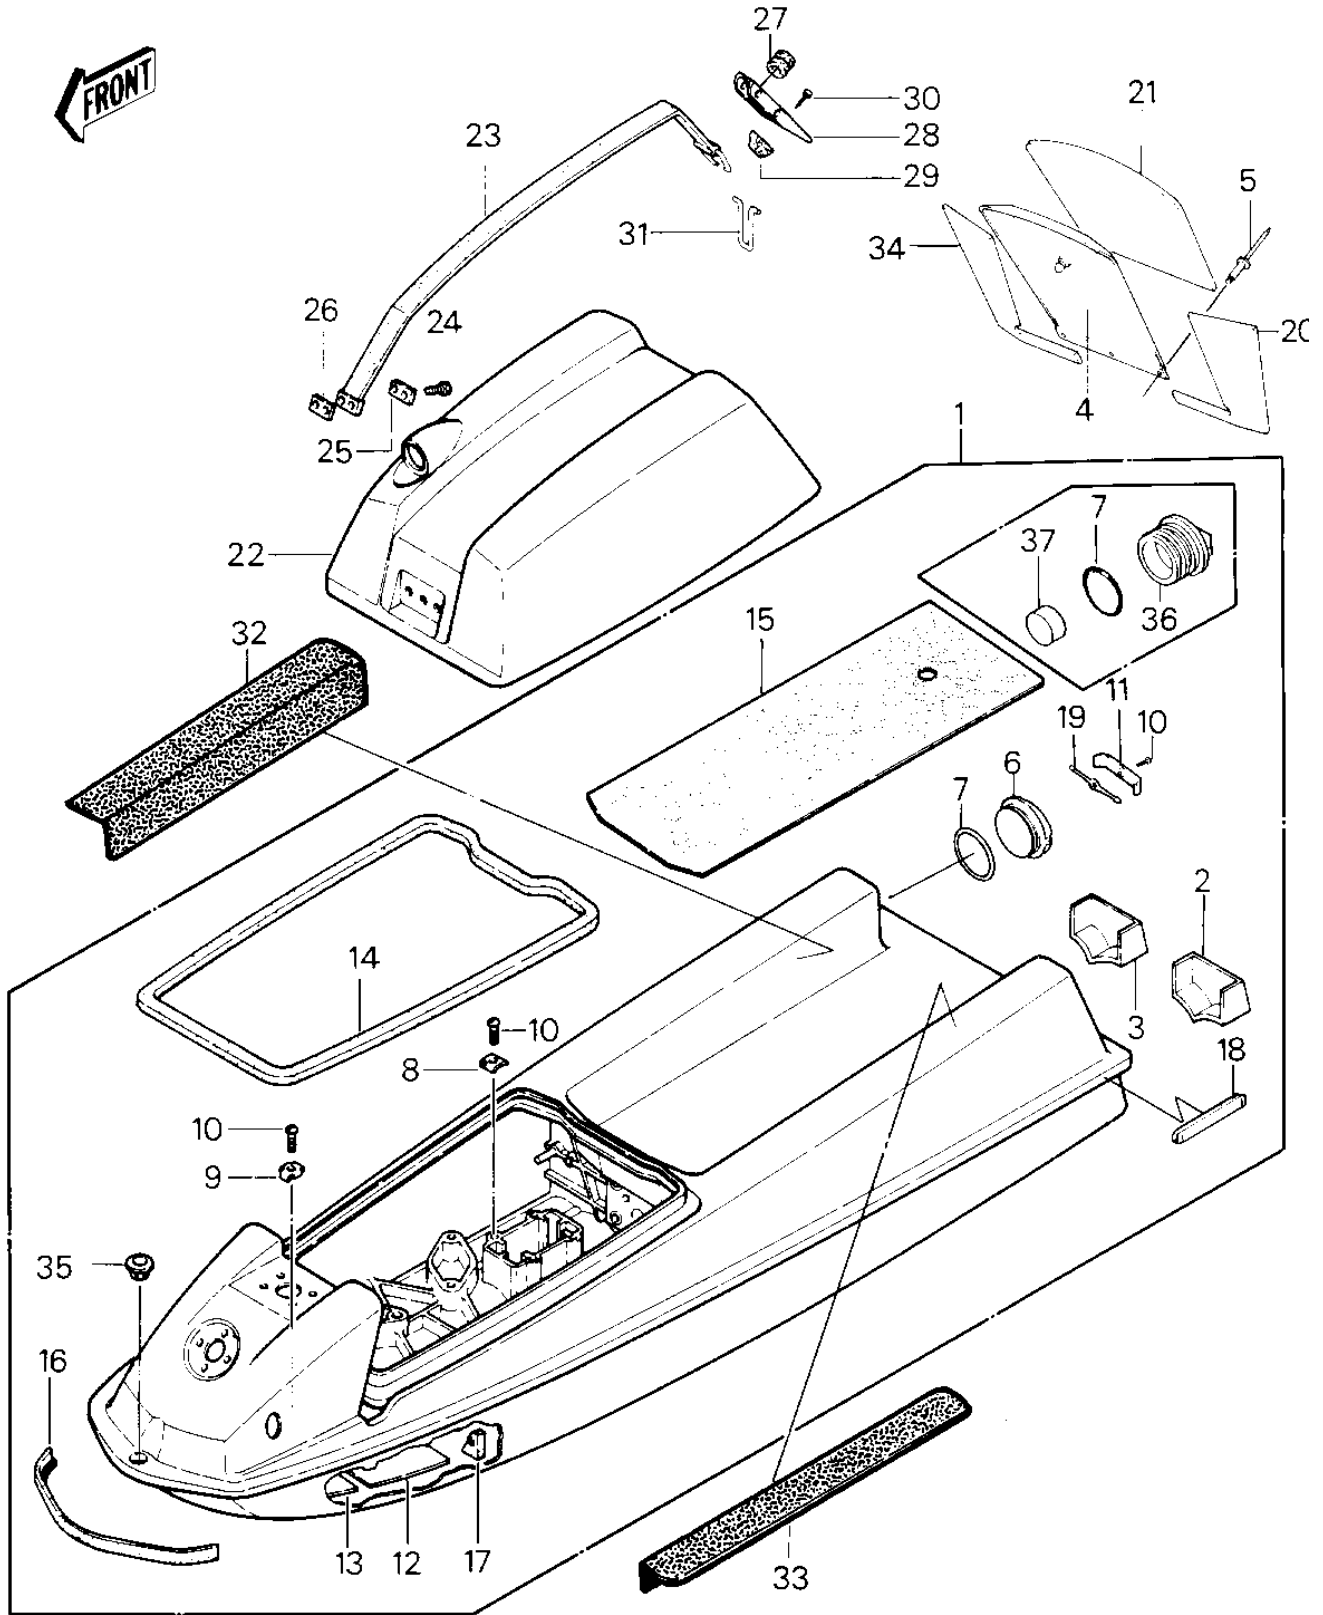

# 1984 JS440 PARTS DIAGRAM

HULL/ENGINE HOOD ('84-'86 JS440-A8)

# 1984 JS440 PARTS LIST

HULL/ENGINE HOOD ('84-'86 JS440-A8)

ITEM NAME	PART NUMBER	QUANTITY
HULL-ASSY,JET-WHITE (Ref # 1)	59431-3704-8C	1
HULL EXTENSION-LH (Ref # 2)	59251-3006-8C	1
HULL EXTENSION-RH (Ref # 3)	59251-3005-8C	1
COVER (Ref # 4)	14025-3706	1
COVER (Ref # 4)	14025-3706	1
RIVET (Ref # 5)	92039-3703	3
CAP-FIRE EXTINGUISHER (Ref # 6)	11012-3701	1
SEAL-OIL (Ref # 7)	92049-3709	1
HOOK (Ref # 8)	27012-501	7
HOOK (Ref # 9)	27012-502	2
SCREW 0.22 X 0.563 (Ref # 10)	92011-561	10
GRIP-FIRE EXTINGUISHER (Ref # 11)	46075-3702	1
DAMPER,6.0TX90X300 (Ref # 12)	92075-521	2
DAMPER,3.0TX90X200 (Ref # 13)	92075-522	2
GASKET,ENGINE COVER (Ref # 14)	92065-539	1
MAT (Ref # 15)	59131-502	1
BUMPER (Ref # 16)	59201-3691	1
DETENT,STEERING CABLE (Ref # 17)	59346-504	3
GRIP (Ref # 18)	46075-3701	2
BAR (Ref # 19)	16149-3701	1
MAT,DASHBOARD,LH (Ref # 20)	53004-3710	1
MAT,DASHBOARD,LH (Ref # 20)	53004-3710	1
MAT,DASHBOARD,COVER (Ref # 21)	53004-3705	1
HOOD-COMP-ENGINE,JET (Ref # 22)	59456-3719-8C	1
BAND,HOOD (Ref # 23)	92072-3746	1
BOLT,6X30 (Ref # 24)	92001-3022	2
WASHER,BAND (Ref # 25)	92022-509	1
PLATE-ENG. CVR. STRAP (Ref # 26)	59086-501	1
GROMMET (Ref # 27)	92071-056	1

# 1984 JS440 PARTS LIST

HULL/ENGINE HOOD ('84-'86 JS440-A8)

ITEM NAME	PART NUMBER	QUANTITY
LEVER (Ref # 28)	13168-3701	1
DETENT-HOOD LEVER (Ref # 29)	59346-503	1
SCREW 0.16X0.5 (Ref # 30)	92011-562	1
HINGE-HOOD LEVER (Ref # 31)	53009-503	1
MAT,DECK FIN,RH (Ref # 32)	53004-3701	1
MAT,DECK FIN,LH (Ref # 33)	53004-3702	1
MAT,DASHBOARD,RH (Ref # 34)	53004-3709	1
MAT,DASHBOARD,RH (Ref # 34)	53004-3709	1