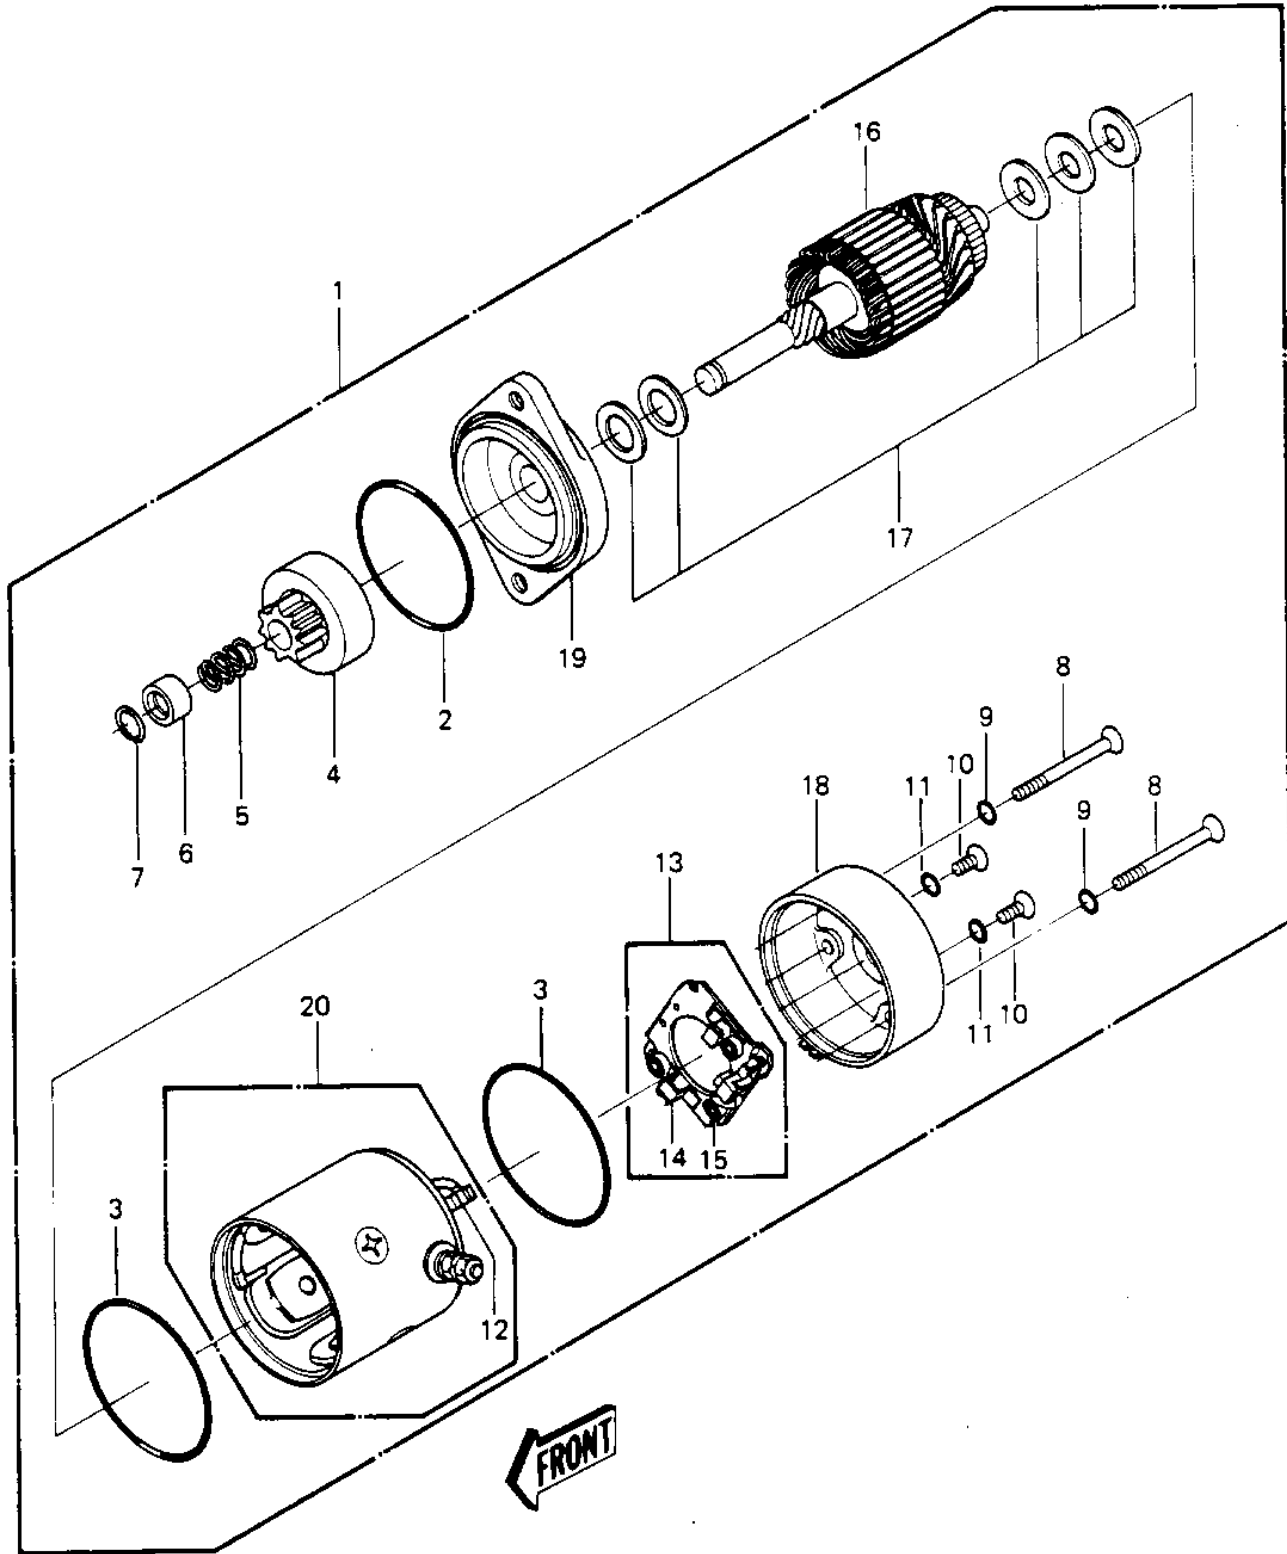

1984 JS440 PARTS DIAGRAM

STARTER MOTOR ('84-'86 JS440-A8/A9/A10)

1984 JS440 PARTS LIST

STARTER MOTOR ('84-'86 JS440-A8/A9/A10)

ITEM NAME	PART NUMBER	QUANTITY
STARTER-ELECTRIC (Ref # 1)	21163-3710	1
"O" RING,65MM (Ref # 2)	671B2565	1
"O" RING(4) (Ref # 3)	92055-517	2
PINION ASSY-STARTER (Ref # 4)	59051-3005	1
SPRING,RETURN (Ref # 5)	92081-541	1
STOPPER,PINION (Ref # 6)	92027-513	1
RING,SNAP (Ref # 7)	92036-517	1
SCREW 6X107 (Ref # 8)	92011-549	2
"O" RING,6M/M (Ref # 9)	670B1506	2
SCREW 4X8 (Ref # 10)	92011-550	2
"O" RING,5MM (Ref # 11)	670B1505	2
BRUSH(+) (Ref # 12)	21039-3003	2
HOLDER ASSY,BRUSH (Ref # 13)	14079-3002	1
BRUSH(-) (Ref # 14)	21039-3004	1
SPRING,BRUSH (Ref # 15)	92081-540	3
ARMATURE ASSY (Ref # 16)	21080-3001	1
PART, GROUP WASHER (Ref # 17)	50289-3021	1
WASHER SET (Ref #)	92022-3044	1
COVER ASSY-REAR (Ref # 18)	14025-3027	1
COVER ASSY-FRONT (Ref # 19)	14025-3028	1
YOKE ASSY (Ref # 20)	49117-3002	1