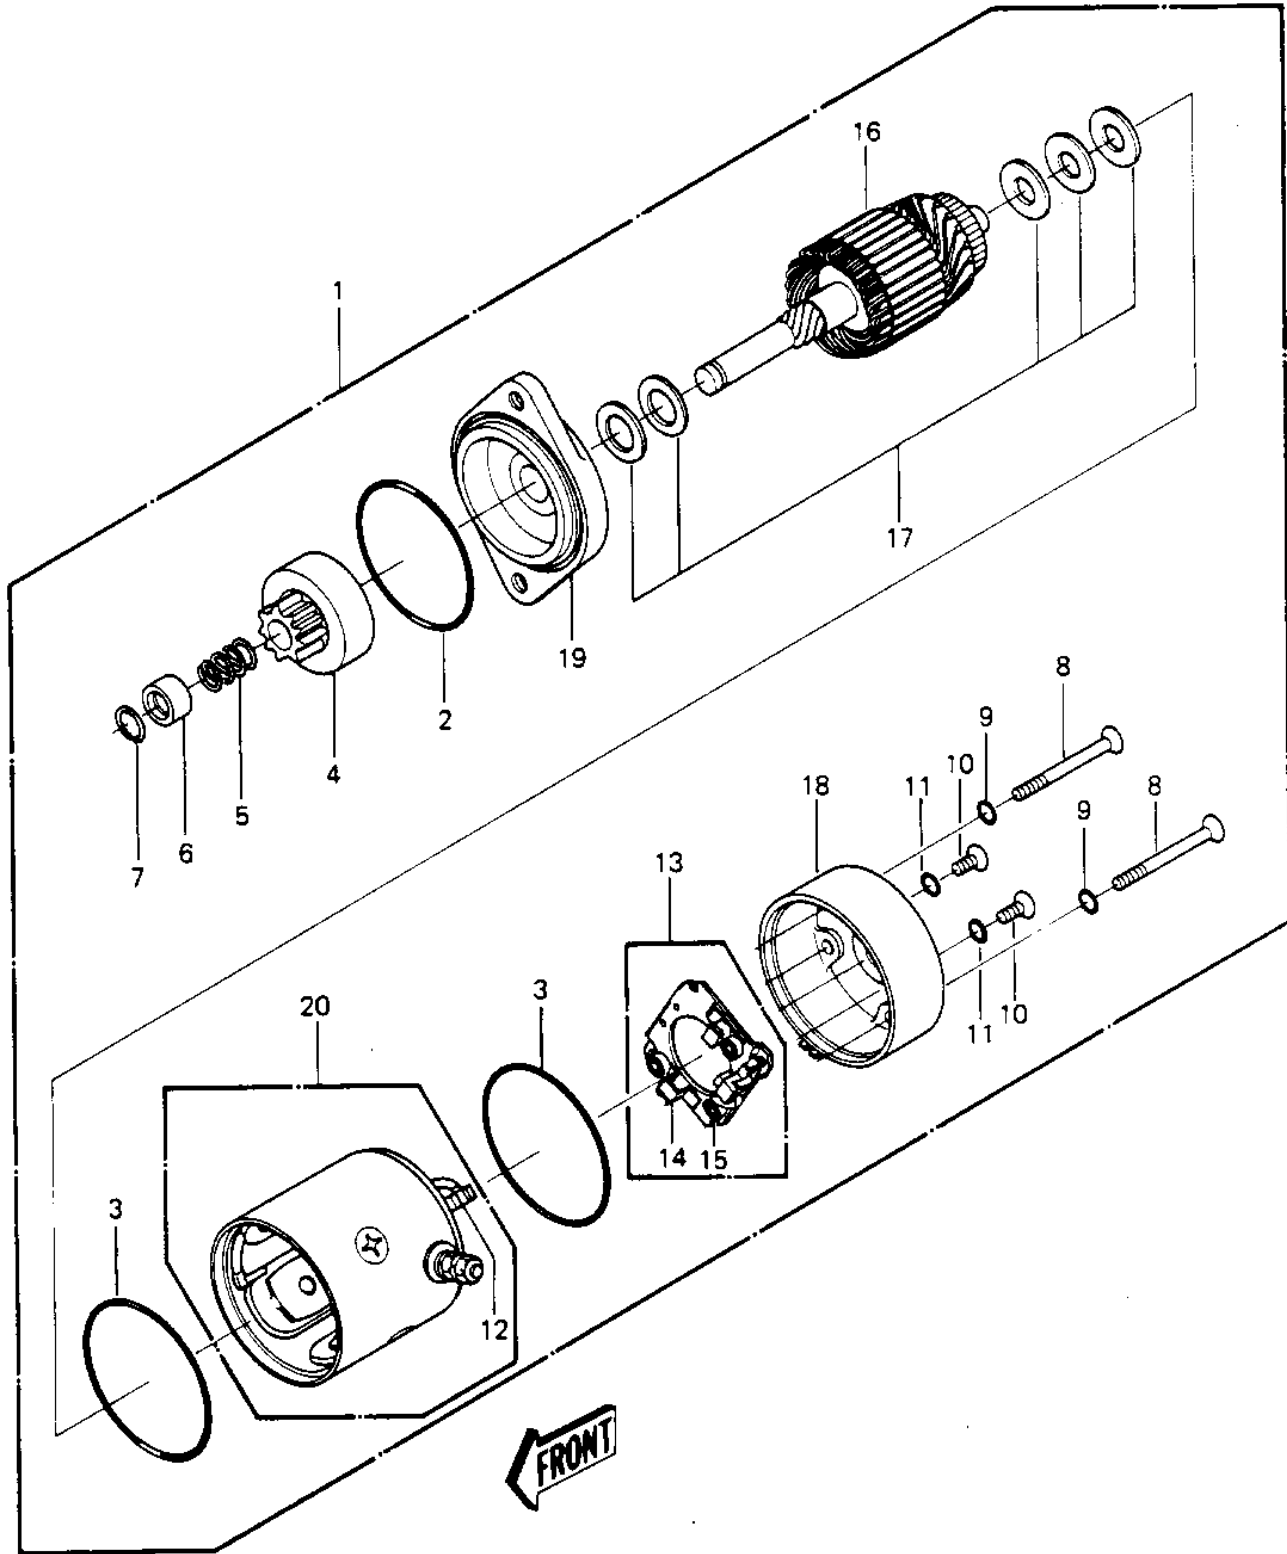

1986 JS440 PARTS DIAGRAM

STARTER MOTOR ('84-'86 JS440-A8/A9/A10)

1986 JS440 PARTS LIST

STARTER MOTOR ('84-'86 JS440-A8/A9/A10)

ITEM NAME	PART NUMBER	QUANTITY
STARTER-ELECTRIC (Ref # 1)	21163-3710	1
"O" RING,65MM (Ref # 2)	671B2565	1
"O" RING(4) (Ref # 3)	92055-517	2
PINION ASSY-STARTER (Ref # 4)	59051-3005	1
SPRING,RETURN (Ref # 5)	92081-541	1
STOPPER,PINION (Ref # 6)	92027-513	1
RING,SNAP (Ref # 7)	92036-517	1
SCREW 6X107 (Ref # 8)	92011-549	2
"O" RING,6M/M (Ref # 9)	670B1506	2
SCREW 4X8 (Ref # 10)	92011-550	2
"O" RING,5MM (Ref # 11)	670B1505	2
BRUSH(+) (Ref # 12)	21039-3003	2
HOLDER ASSY,BRUSH (Ref # 13)	14079-3002	1
BRUSH(-) (Ref # 14)	21039-3004	1
SPRING,BRUSH (Ref # 15)	92081-540	3
ARMATURE ASSY (Ref # 16)	21080-3001	1
WASHER SET (Ref #)	92022-3044	1
COVER ASSY-REAR (Ref # 18)	14025-3027	1
COVER ASSY-FRONT (Ref # 19)	14025-3028	1
YOKE ASSY (Ref # 20)	49117-3002	1