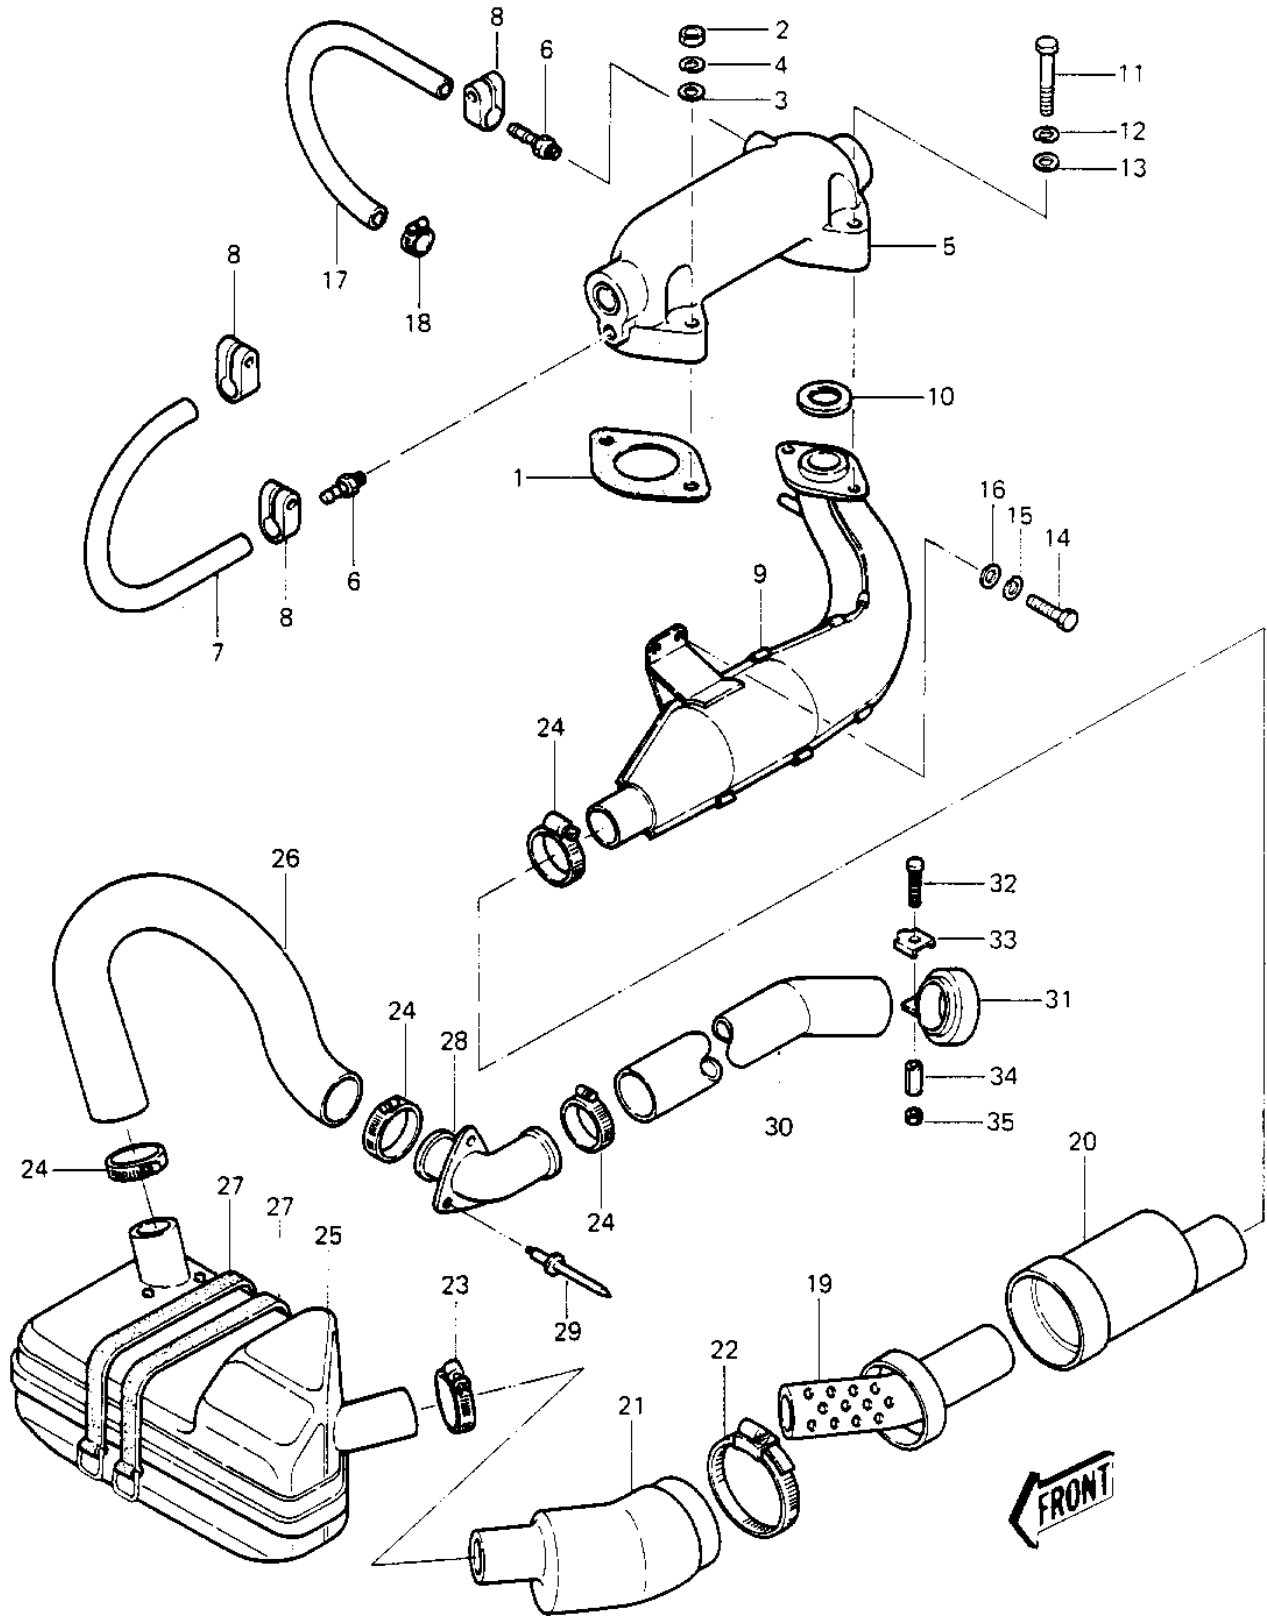

1984 JS440 PARTS DIAGRAM

MUFFLER ('84-'86 JS440-A8/A9/A10)

1984 JS440 PARTS LIST

MUFFLER ('84-'86 JS440-A8/A9/A10)

ITEM NAME	PART NUMBER	QUANTITY
GASKET,EXHAUST (Ref # 1)	11060-3710	1
NUT,8 M/M (Ref # 2)	311M0800	2
WASHER (Ref # 3)	410S0800	2
WASHER SPRING 8MM (Ref # 4)	461S0800	2
PIPE-EXHAUST (Ref # 5)	18049-3006-YR	1
JOINT,HOSE (Ref # 6)	92005-3001	2
TUBE,9X190 (Ref # 7)	92059-3021	1
CLAMP,HOSE (Ref # 8)	92037-504	3
EXPANSION CHAMBER (Ref # 9)	18001-520	1
GASKET,EXHAUST (Ref # 10)	11009-3784	1
BOLT,8X45 (Ref # 11)	110R0845	2
WASHER SPRING 8MM (Ref # 12)	461S0800	2
WASHER (Ref # 13)	410S0800	2
BOLT,8X20 (Ref # 14)	110R0820	2
WASHER SPRING 8MM (Ref # 15)	461S0800	2
WASHER (Ref # 16)	410S0800	2
HOSE (Ref # 17)	92059-523	1
CLAMP,HOSE (Ref # 18)	92037-504	1
PIPE-RESNTR. CONNECTR (Ref # 19)	59151-528	1
TUBE (Ref # 20)	92059-542	1
TUBE (Ref # 21)	92059-543	1
CLAMP (Ref # 22)	92037-541	1
CLAMP,HOSE (Ref # 23)	92037-506	1
CLAMP (Ref # 24)	92037-509	4
MUFFLER-COMP,WATERBOX (Ref # 25)	49070-3714	1
HOSE (Ref # 26)	92059-528	1
BAND (Ref # 27)	92072-511	2
PIPE,TAIL (Ref # 28)	59156-506	1
RIVET (Ref # 29)	92039-3701	3

1984 JS440 PARTS LIST

MUFFLER ('84-'86 JS440-A8/A9/A10)

ITEM NAME	PART NUMBER	QUANTITY
HOSE, TAIL (Ref # 30)	92059-549	1
CLAMP (Ref # 31)	92037-545	1
SCREW, 6X45 (Ref # 32)	92009-3747	1
WASHER (Ref # 33)	92095-513	1
NUT, 6M/M (Ref # 34)	92015-532	1
NUT, 6M/M (Ref # 35)	311R0600	1